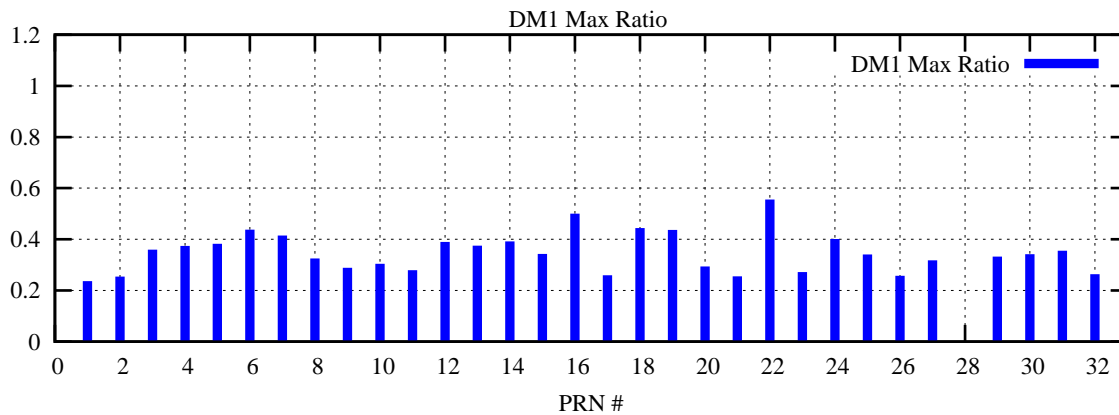

Ratio (PRN Bias/Threshold)

GpsWeek 2242 Day 1

Skinny (Type 0): PRN 8 22
Broad (Type 2): PRN 7 15 17 21 24