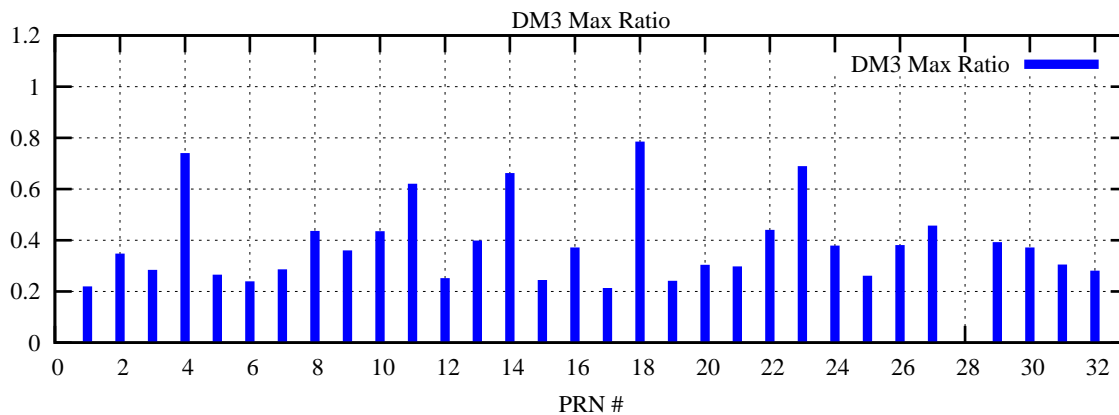

Ratio (PRN Bias/Threshold)

GpsWeek 2242 Day 1

Skinny (Type 0): PRN 8 22
Broad (Type 2): PRN 7 15 17 21 24