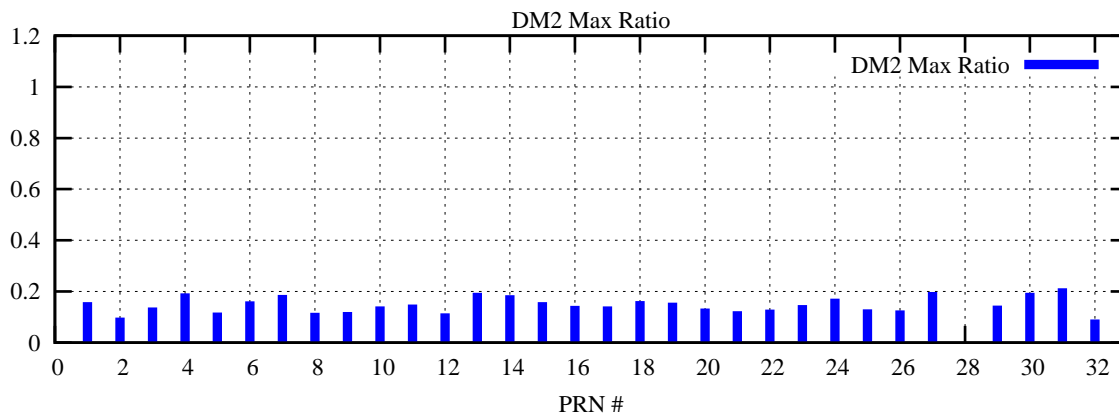

Ratio (PRN Bias/Threshold)

GpsWeek 2242 Day 1

Skinny (Type 0): PRN 8 22
Broad (Type 2): PRN 7 15 17 21 24