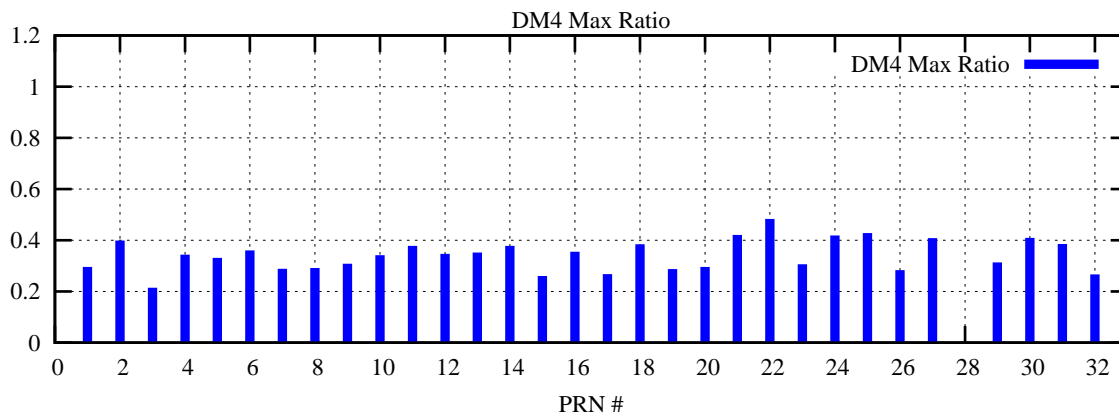

Ratio (PRN Bias/Threshold)

GpsWeek 2242 Day 1

Skinny (Type 0): PRN 8 22
Broad (Type 2): PRN 7 15 17 21 24