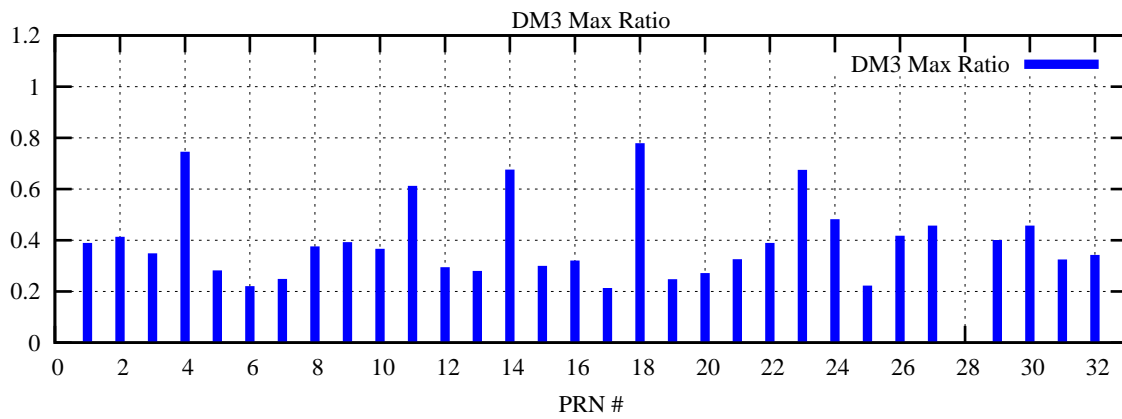

Ratio (PRN Bias/Threshold)

GpsWeek 2242 Day 2

Skinny (Type 0): PRN 8 22  
Broad (Type 2): PRN 7 15 17 21 24