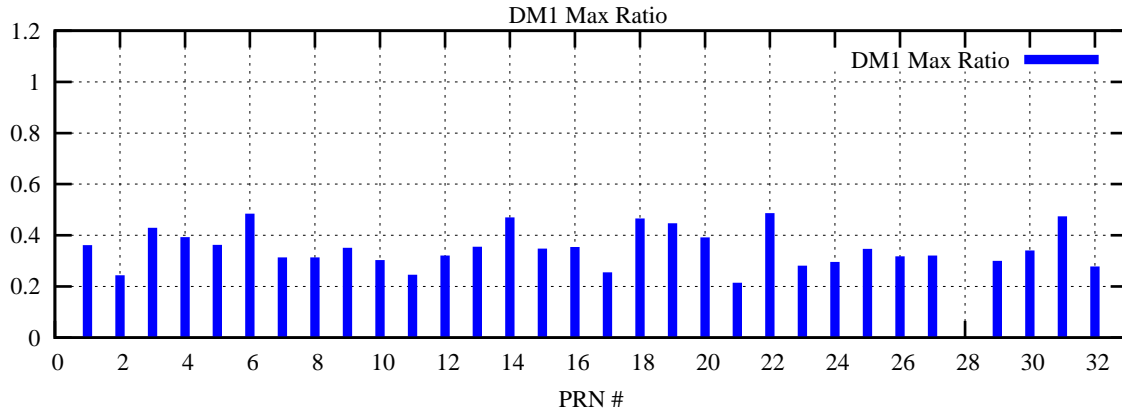

Ratio (PRN Bias/Threshold)

GpsWeek 2242 Day 2

Skinny (Type 0): PRN 8 22  
Broad (Type 2): PRN 7 15 17 21 24