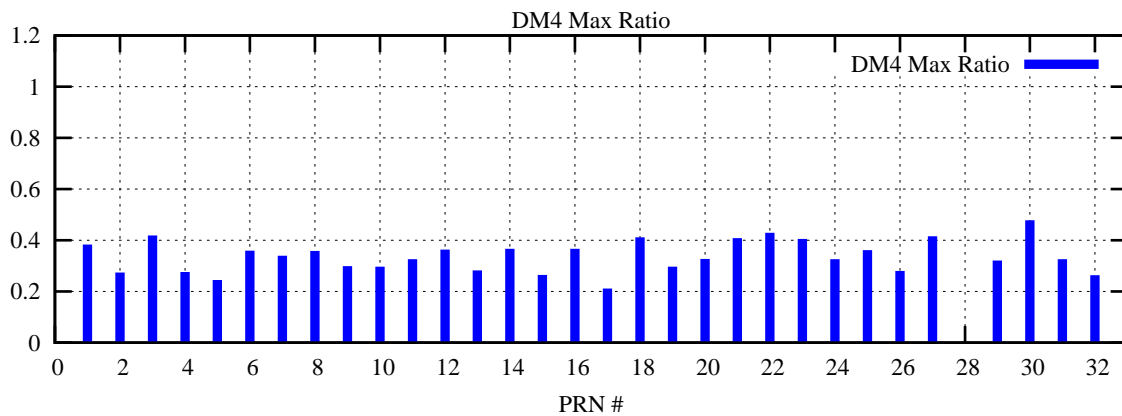

Ratio (PRN Bias/Threshold)

GpsWeek 2242 Day 2

Skinny (Type 0): PRN 8 22  
Broad (Type 2): PRN 7 15 17 21 24