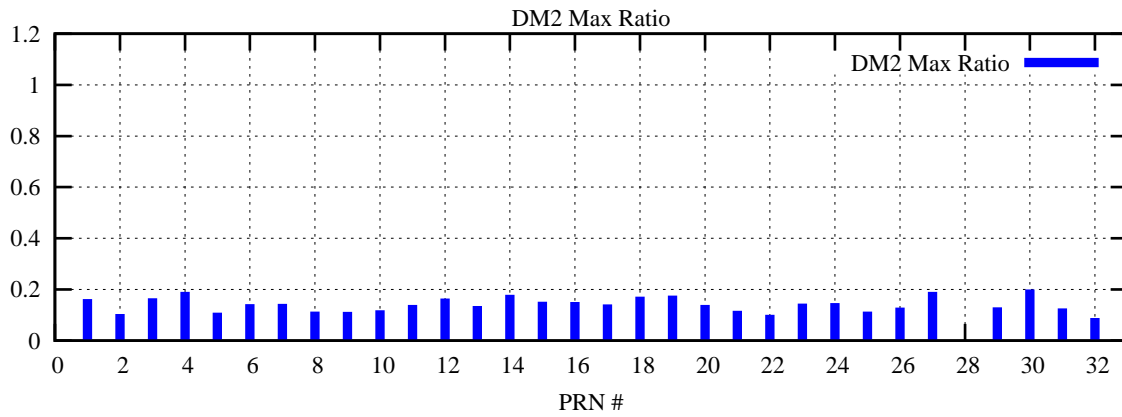

Ratio (PRN Bias/Threshold)

GpsWeek 2242 Day 2

Skinny (Type 0): PRN 8 22  
Broad (Type 2): PRN 7 15 17 21 24