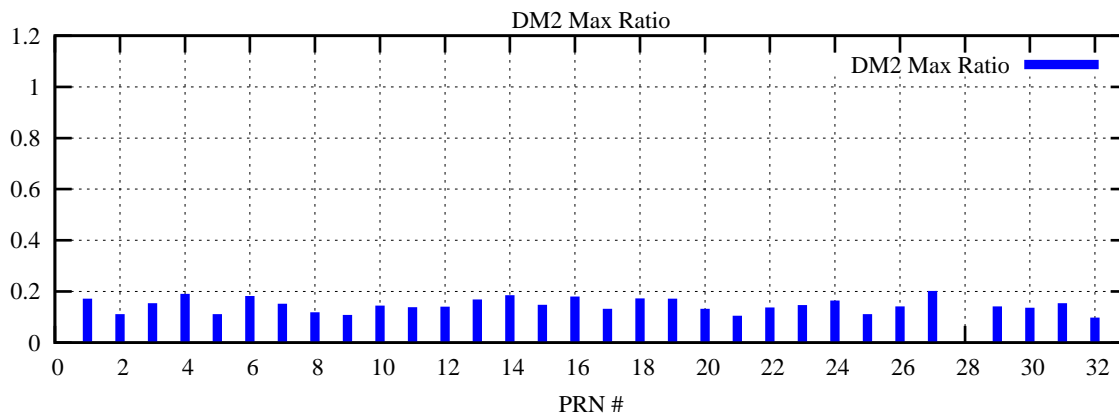

Ratio (PRN Bias/Threshold)

GpsWeek 2242 Day 3

Skinny (Type 0): PRN 8 22  
Broad (Type 2): PRN 7 15 17 21 24