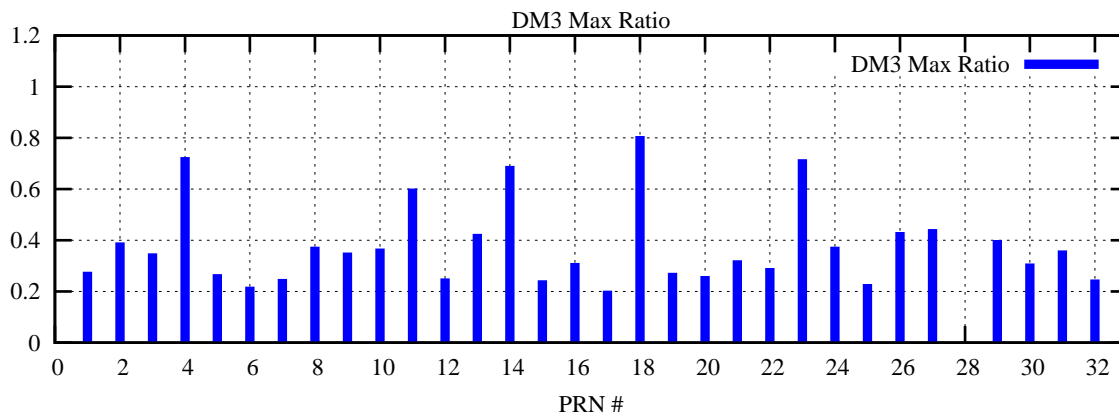

Ratio (PRN Bias/Threshold)

GpsWeek 2242 Day 3

Skinny (Type 0): PRN 8 22  
Broad (Type 2): PRN 7 15 17 21 24