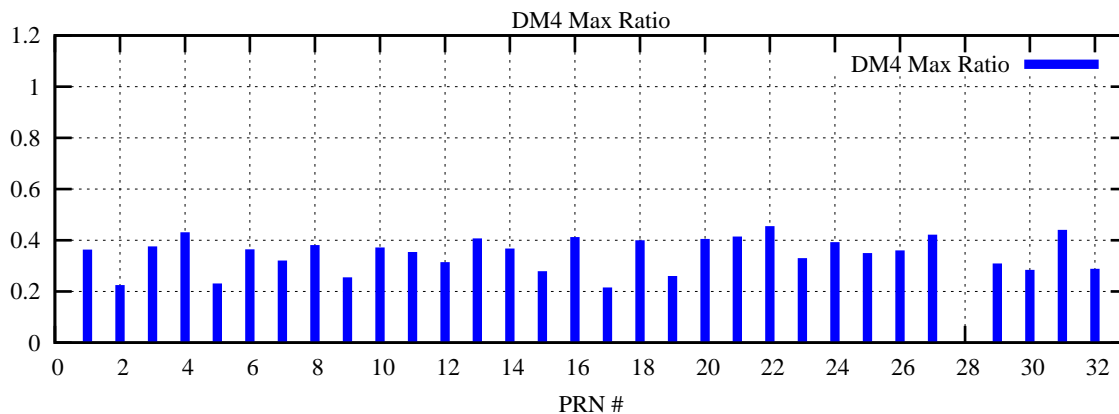

Ratio (PRN Bias/Threshold)

GpsWeek 2242 Day 3

Skinny (Type 0): PRN 8 22  
Broad (Type 2): PRN 7 15 17 21 24