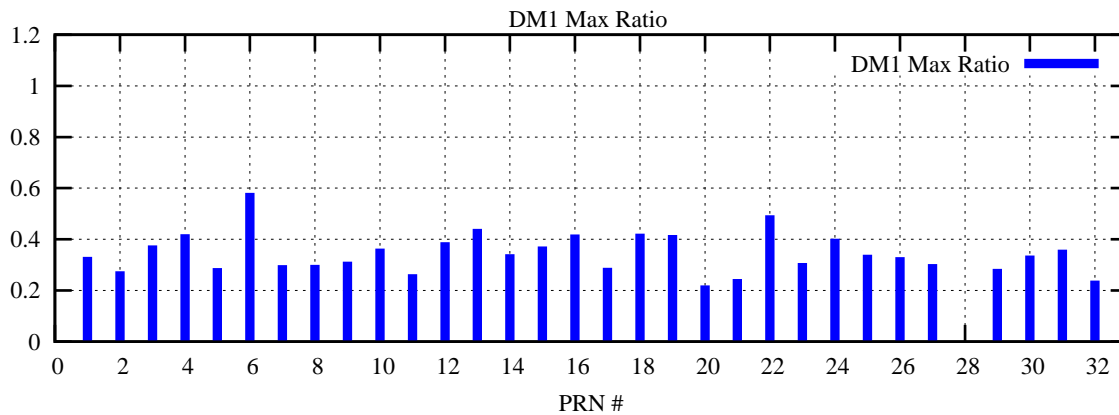

Ratio (PRN Bias/Threshold)

GpsWeek 2242 Day 3

Skinny (Type 0): PRN 8 22  
Broad (Type 2): PRN 7 15 17 21 24