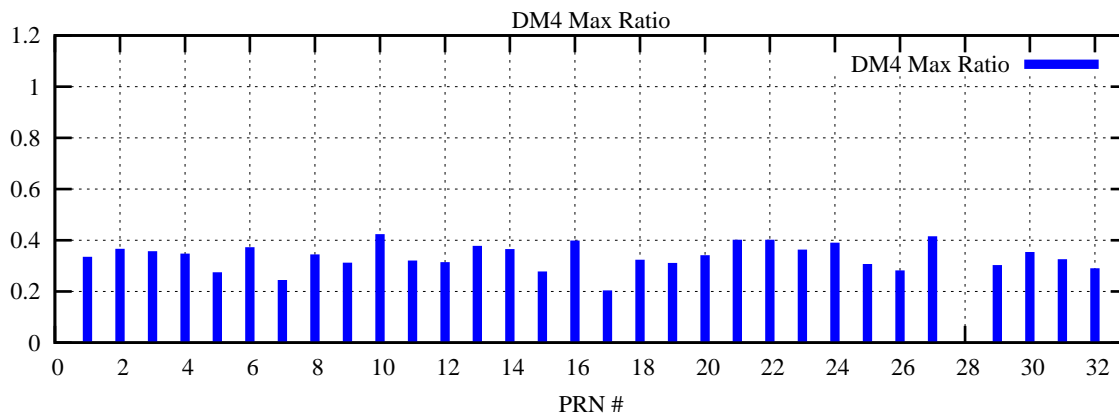

Ratio (PRN Bias/Threshold)

GpsWeek 2242 Day 4

Skinny (Type 0): PRN 8 22  
Broad (Type 2): PRN 7 15 17 21 24