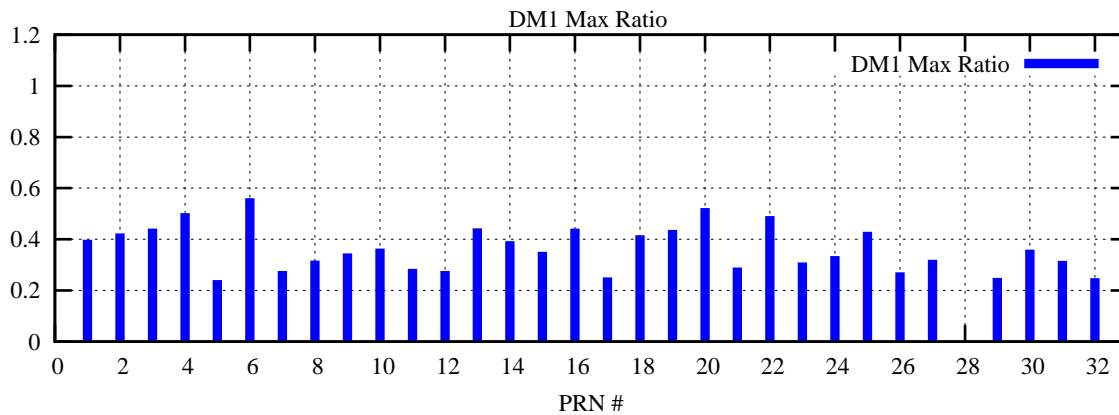

Ratio (PRN Bias/Threshold)

GpsWeek 2242 Day 4

Skinny (Type 0): PRN 8 22  
Broad (Type 2): PRN 7 15 17 21 24