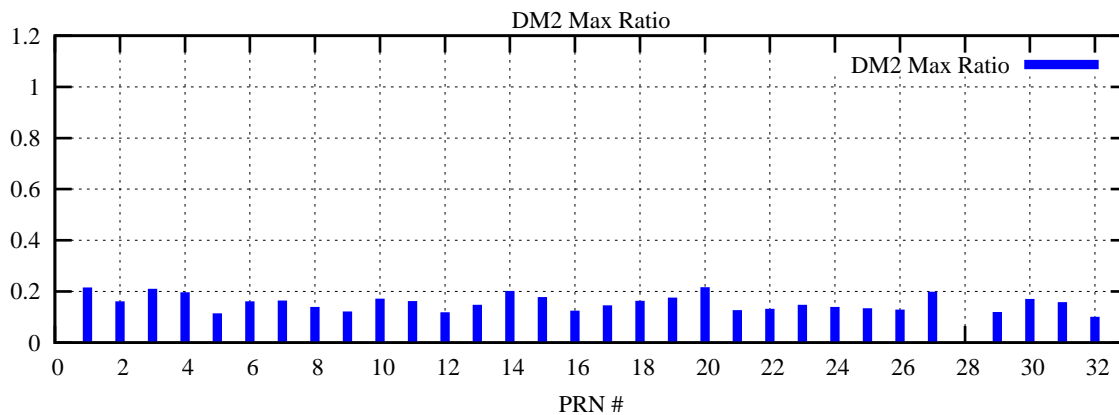

Ratio (PRN Bias/Threshold)

GpsWeek 2242 Day 4

Skinny (Type 0): PRN 8 22  
Broad (Type 2): PRN 7 15 17 21 24