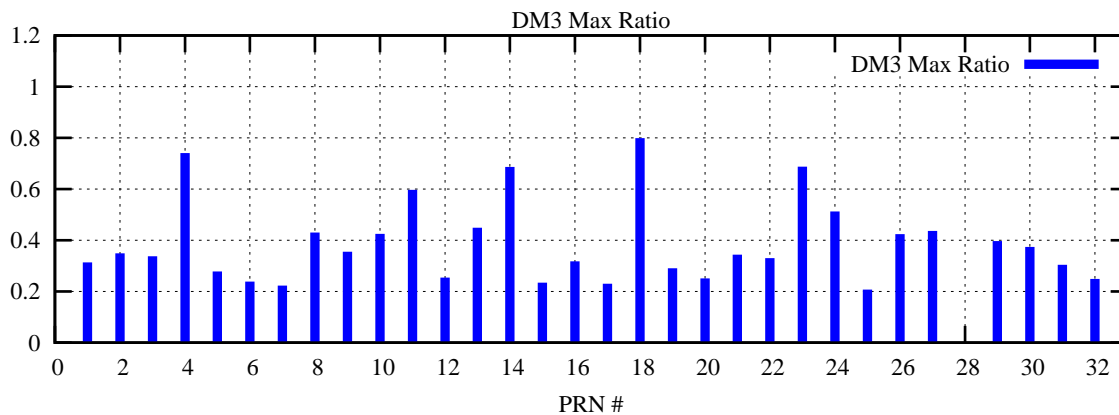

Ratio (PRN Bias/Threshold)

GpsWeek 2242 Day 4

Skinny (Type 0): PRN 8 22  
Broad (Type 2): PRN 7 15 17 21 24