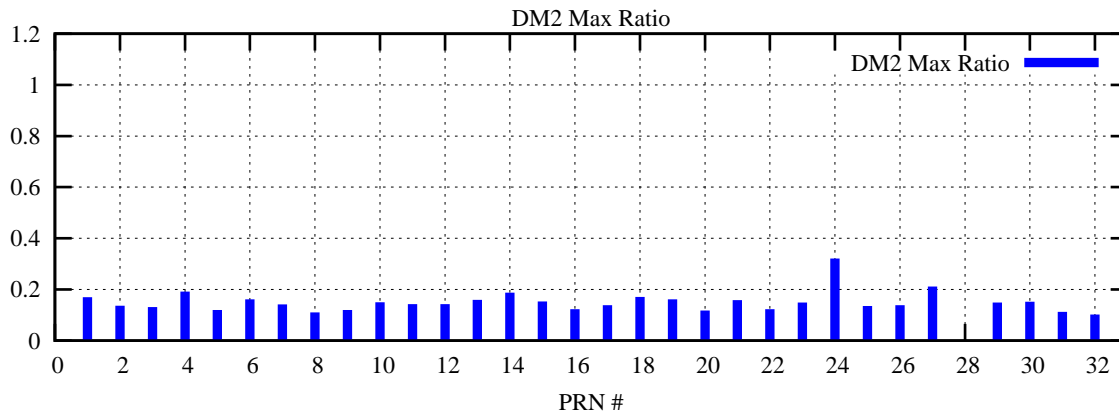

Ratio (PRN Bias/Threshold)

GpsWeek 2242 Day 6

Skinny (Type 0): PRN 8 22
Broad (Type 2): PRN 7 15 17 21 24