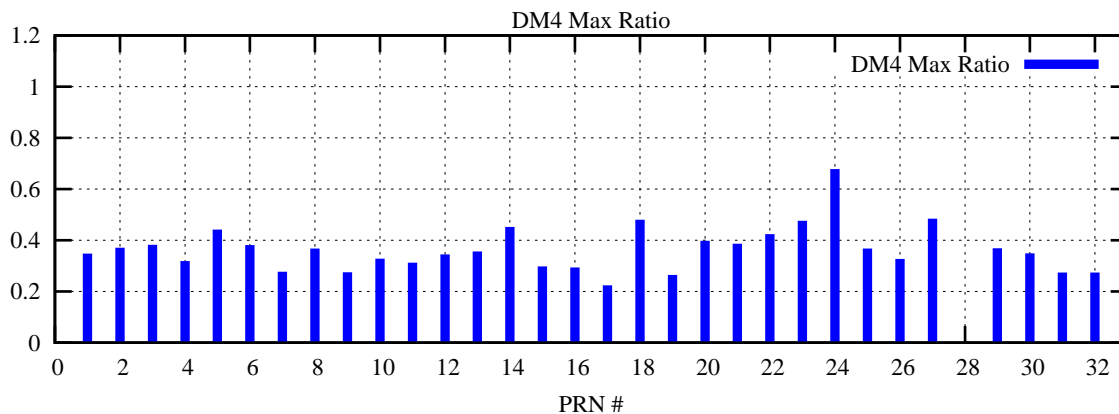

Ratio (PRN Bias/Threshold)

GpsWeek 2242 Day 6

Skinny (Type 0): PRN 8 22
Broad (Type 2): PRN 7 15 17 21 24