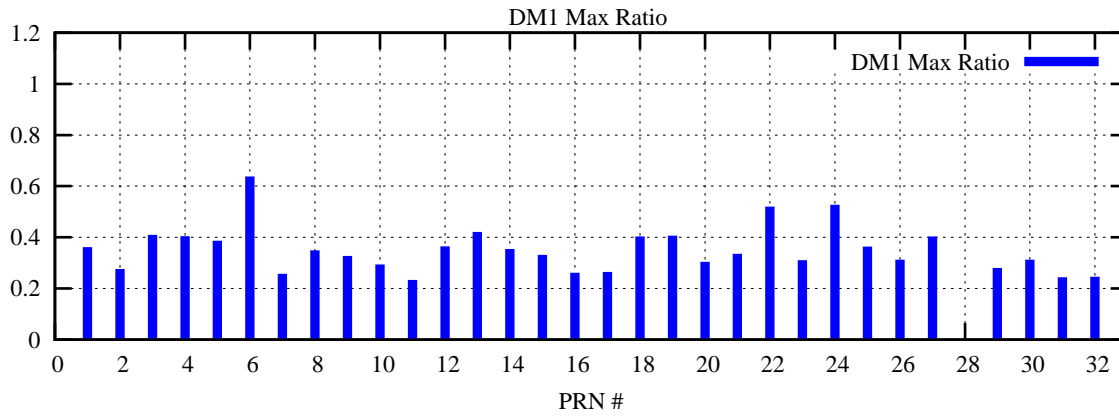

Ratio (PRN Bias/Threshold)

GpsWeek 2242 Day 6

Skinny (Type 0): PRN 8 22
Broad (Type 2): PRN 7 15 17 21 24