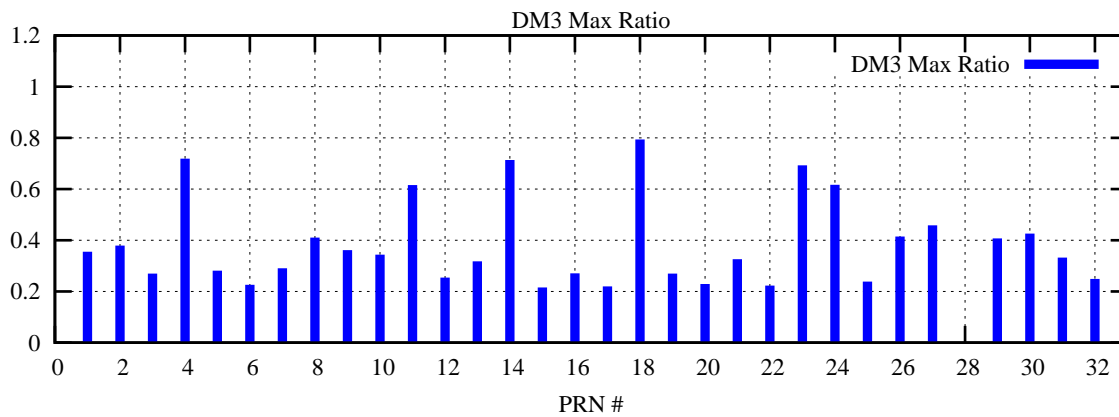

Ratio (PRN Bias/Threshold)

GpsWeek 2242 Day 6

Skinny (Type 0): PRN 8 22
Broad (Type 2): PRN 7 15 17 21 24