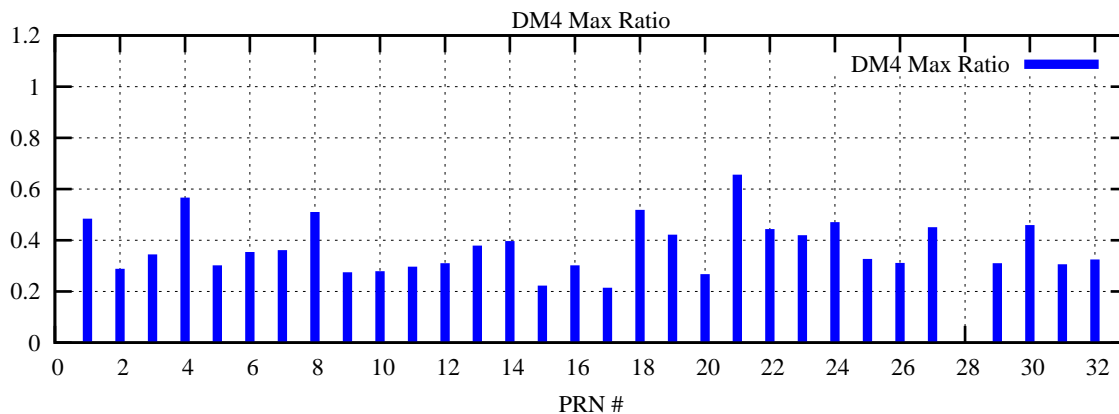

Ratio (PRN Bias/Threshold)

GpsWeek 2243 Day 6

Skinny (Type 0): PRN 8 22
Broad (Type 2): PRN 7 15 17 21 24