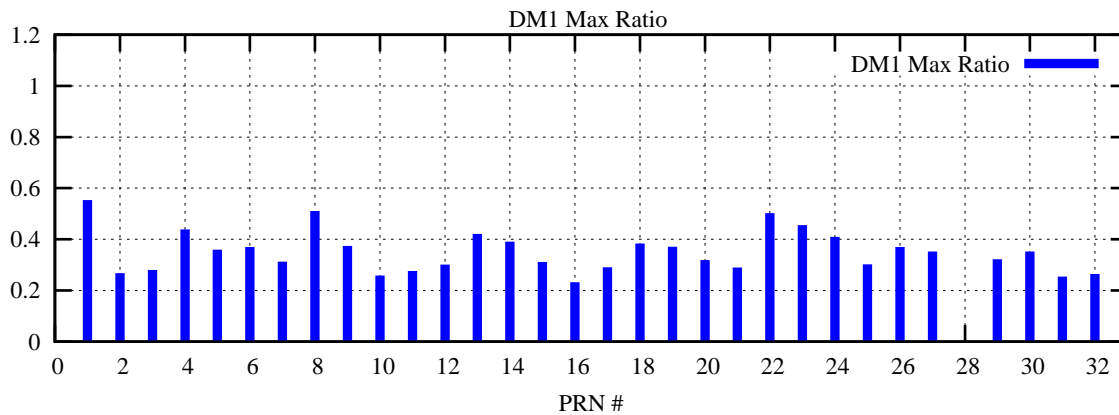

Ratio (PRN Bias/Threshold)

GpsWeek 2243 Day 6

Skinny (Type 0): PRN 8 22
Broad (Type 2): PRN 7 15 17 21 24