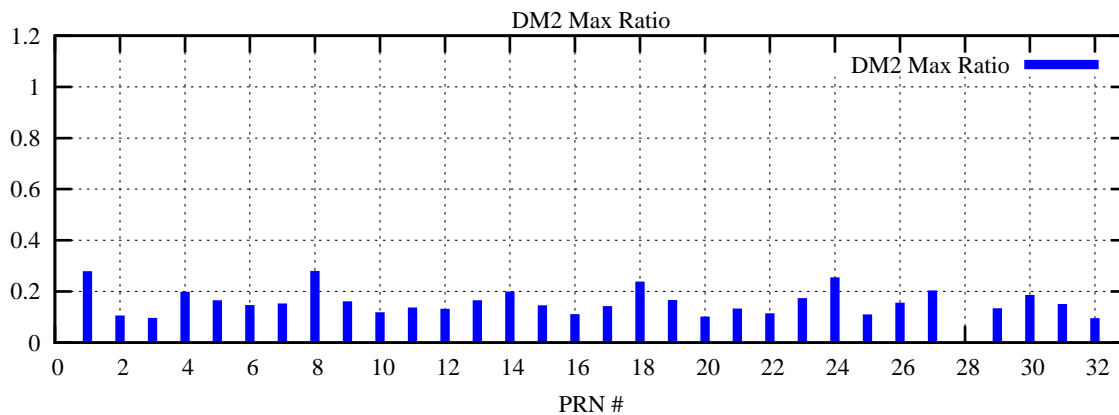

Ratio (PRN Bias/Threshold)

GpsWeek 2243 Day 6

Skinny (Type 0): PRN 8 22
Broad (Type 2): PRN 7 15 17 21 24