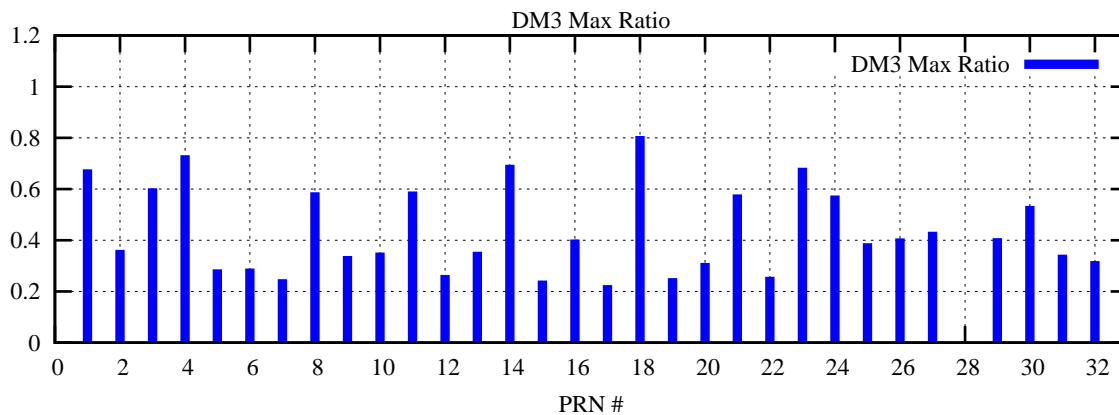

Ratio (PRN Bias/Threshold)

GpsWeek 2243 Day 6

Skinny (Type 0): PRN 8 22
Broad (Type 2): PRN 7 15 17 21 24