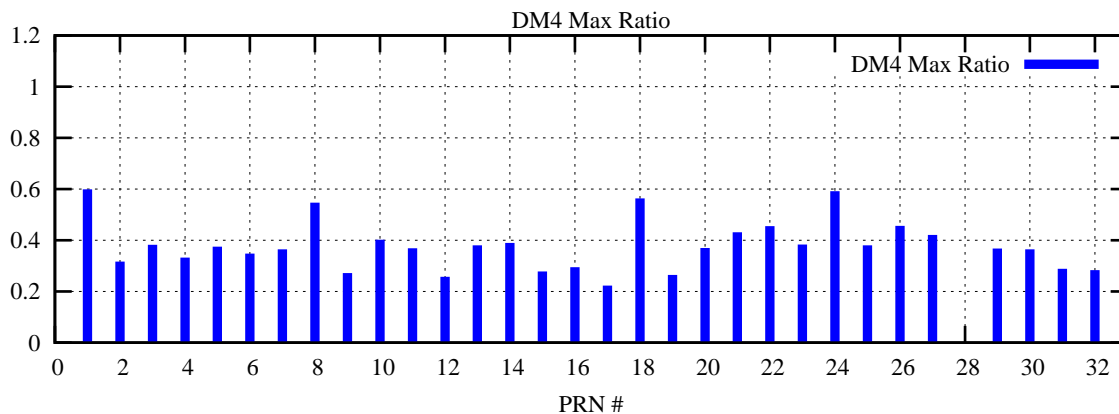

Ratio (PRN Bias/Threshold)

GpsWeek 2244 Day 1

Skinny (Type 0): PRN 8 22
Broad (Type 2): PRN 7 15 17 21 24