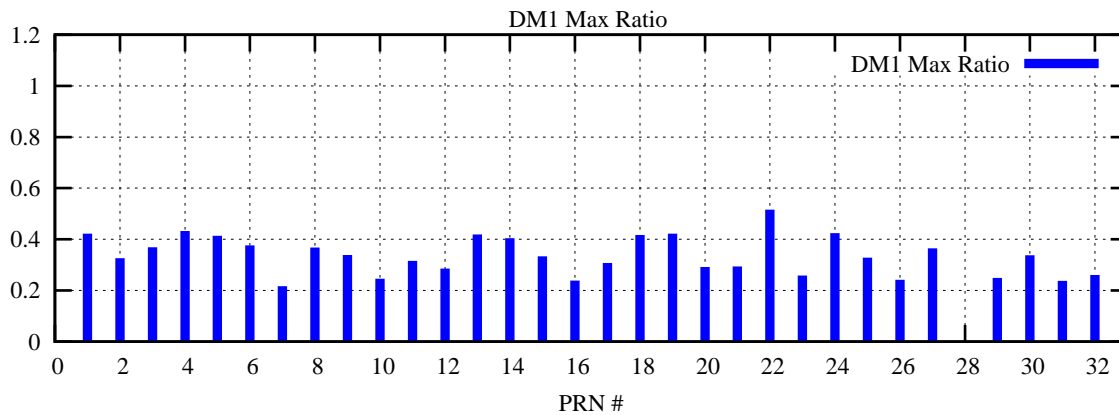

Ratio (PRN Bias/Threshold)

GpsWeek 2244 Day 1

Skinny (Type 0): PRN 8 22
Broad (Type 2): PRN 7 15 17 21 24