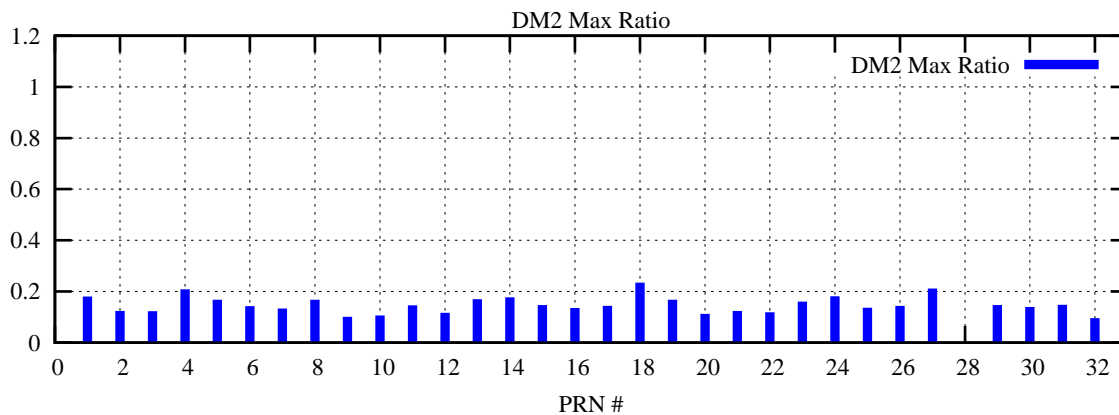

Ratio (PRN Bias/Threshold)

GpsWeek 2244 Day 1

Skinny (Type 0): PRN 8 22
Broad (Type 2): PRN 7 15 17 21 24