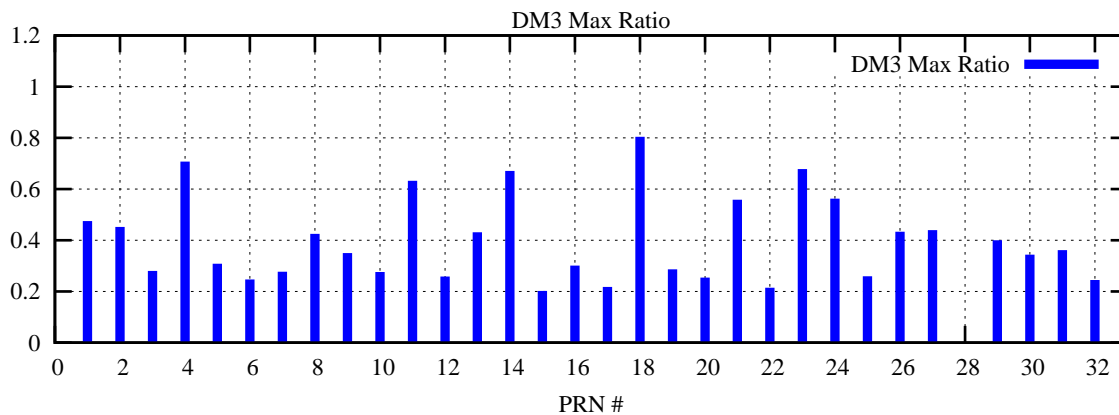

Ratio (PRN Bias/Threshold)

GpsWeek 2244 Day 1

Skinny (Type 0): PRN 8 22
Broad (Type 2): PRN 7 15 17 21 24