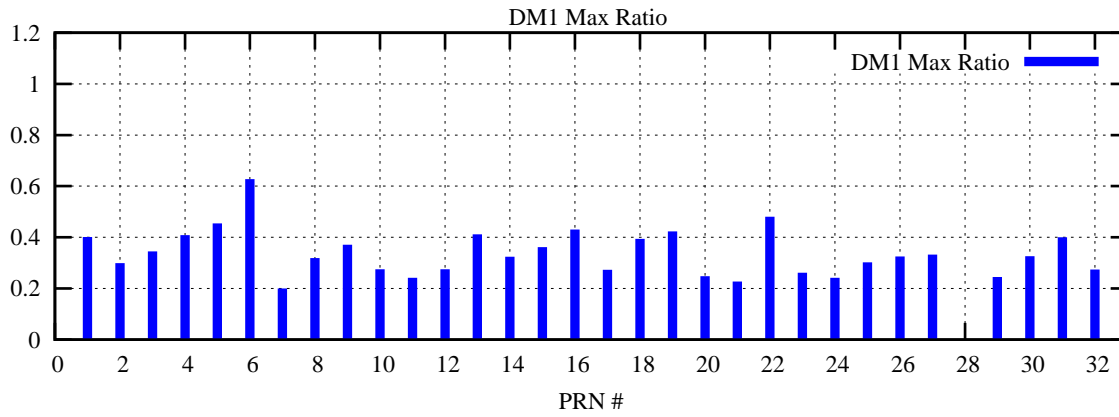

Ratio (PRN Bias/Threshold)

GpsWeek 2244 Day 2

Skinny (Type 0): PRN 8 22  
Broad (Type 2): PRN 7 15 17 21 24