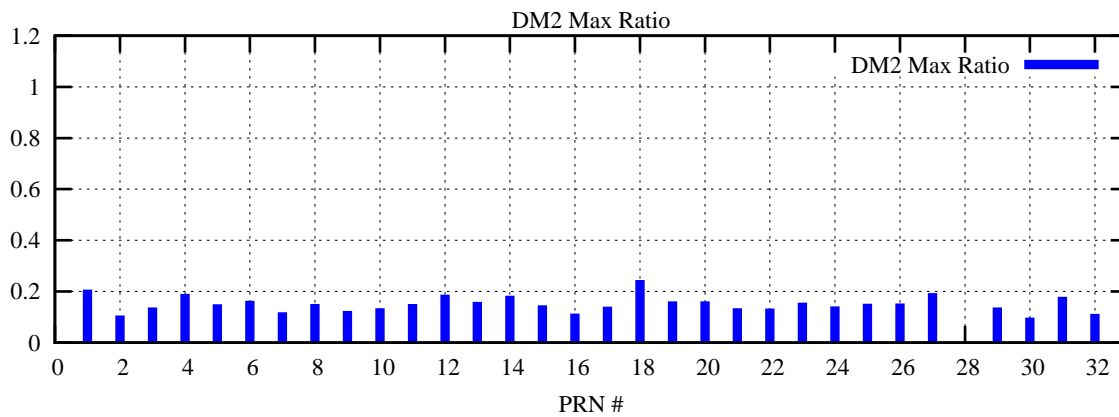

Ratio (PRN Bias/Threshold)

GpsWeek 2244 Day 2

Skinny (Type 0): PRN 8 22  
Broad (Type 2): PRN 7 15 17 21 24