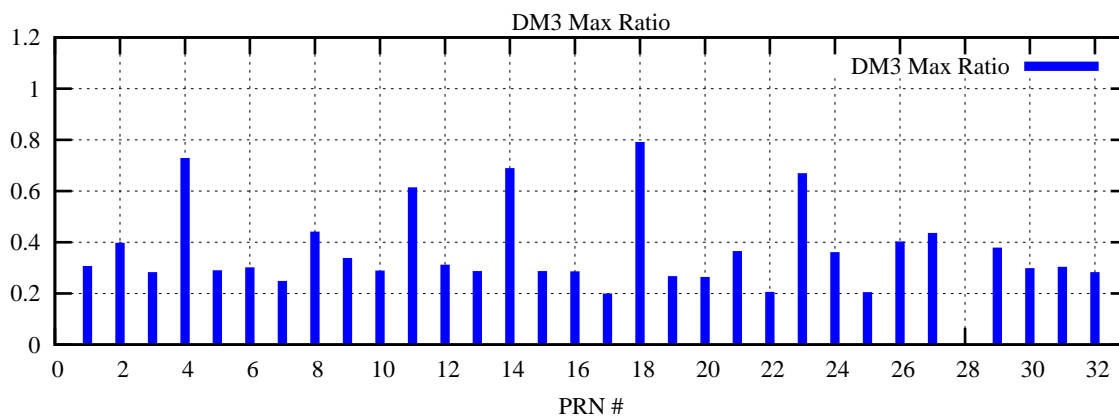

Ratio (PRN Bias/Threshold)

GpsWeek 2244 Day 2

Skinny (Type 0): PRN 8 22  
Broad (Type 2): PRN 7 15 17 21 24