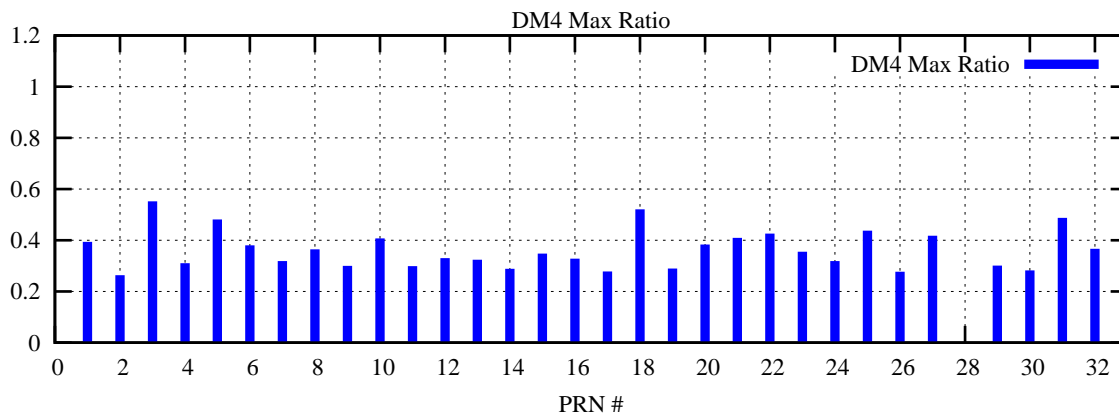

Ratio (PRN Bias/Threshold)

GpsWeek 2244 Day 2

Skinny (Type 0): PRN 8 22  
Broad (Type 2): PRN 7 15 17 21 24