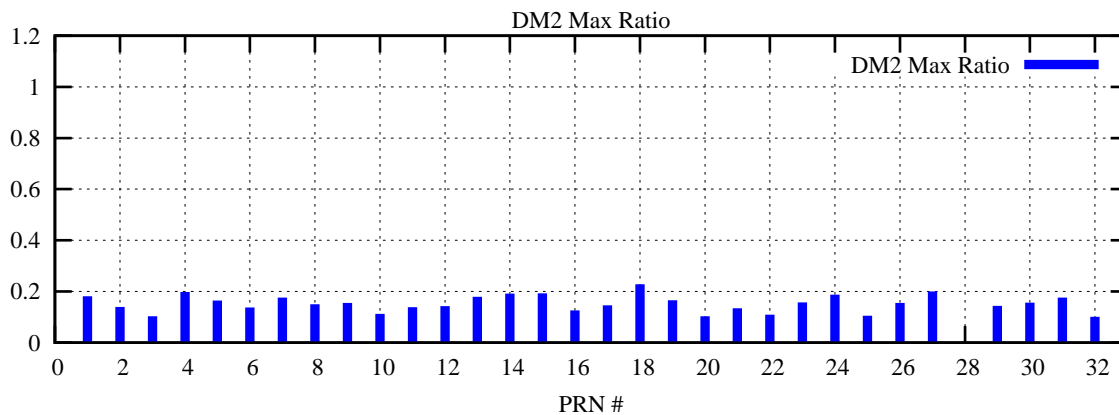

Ratio (PRN Bias/Threshold)

GpsWeek 2244 Day 4

Skinny (Type 0): PRN 8 22  
Broad (Type 2): PRN 7 15 17 21 24