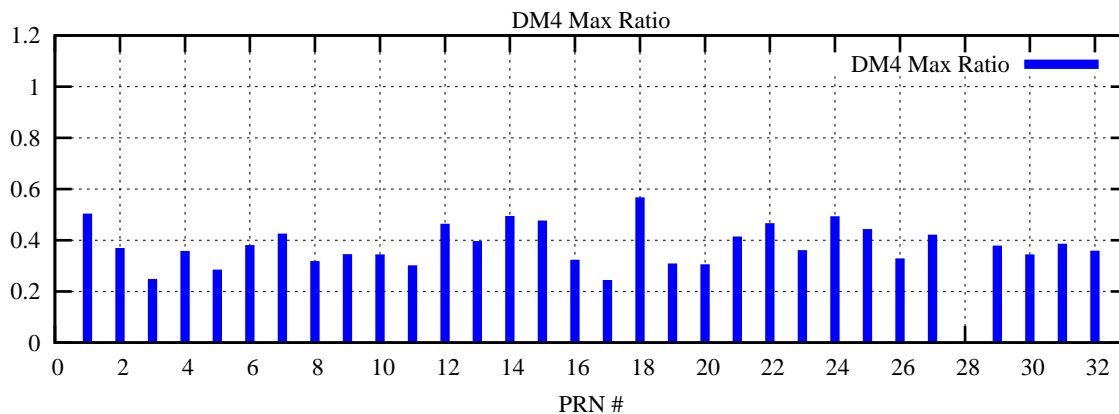

Ratio (PRN Bias/Threshold)

GpsWeek 2244 Day 4

Skinny (Type 0): PRN 8 22  
Broad (Type 2): PRN 7 15 17 21 24