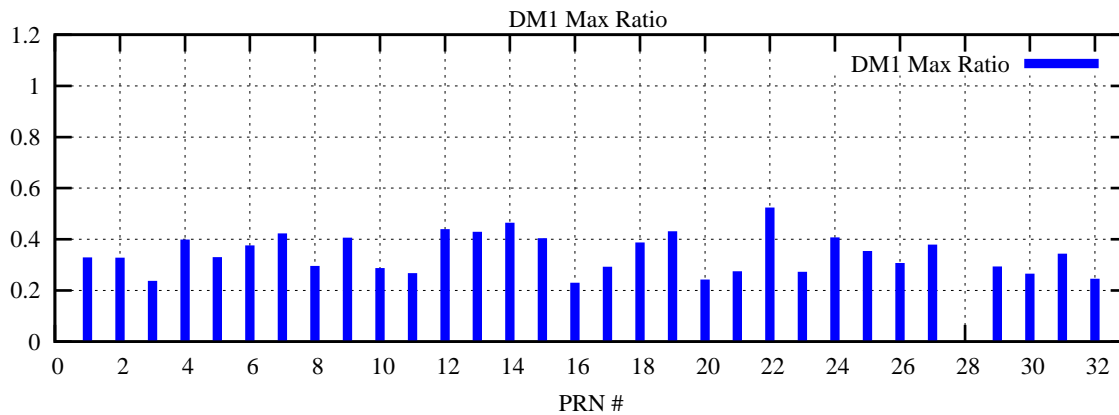

Ratio (PRN Bias/Threshold)

GpsWeek 2244 Day 4

Skinny (Type 0): PRN 8 22  
Broad (Type 2): PRN 7 15 17 21 24