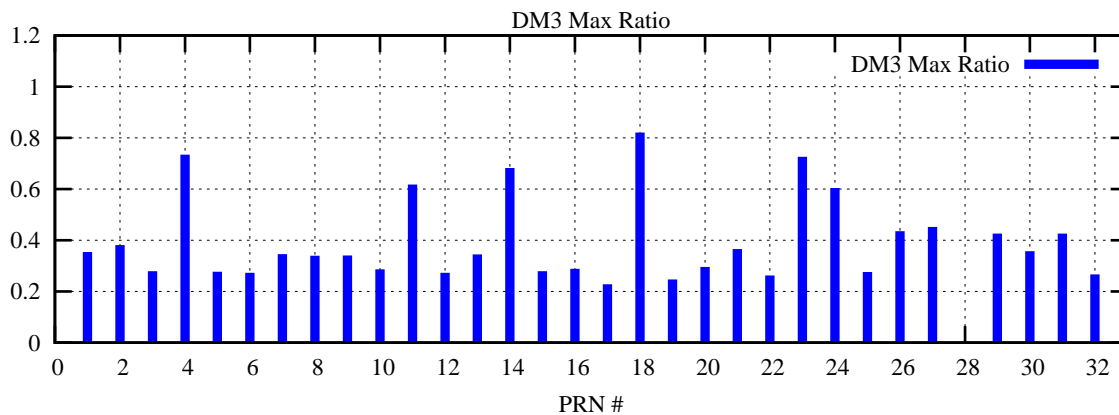

Ratio (PRN Bias/Threshold)

GpsWeek 2244 Day 4

Skinny (Type 0): PRN 8 22  
Broad (Type 2): PRN 7 15 17 21 24