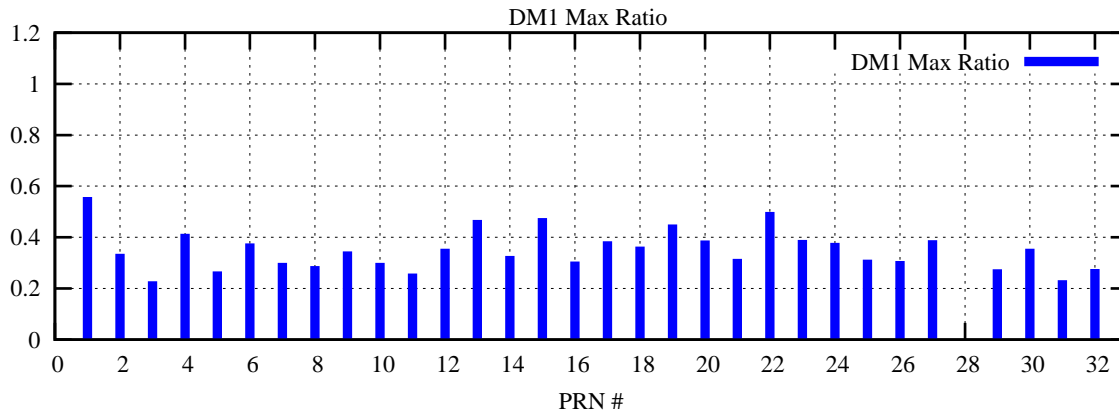

Ratio (PRN Bias/Threshold)

GpsWeek 2244 Day 5

Skinny (Type 0): PRN 8 22  
Broad (Type 2): PRN 7 15 17 21 24