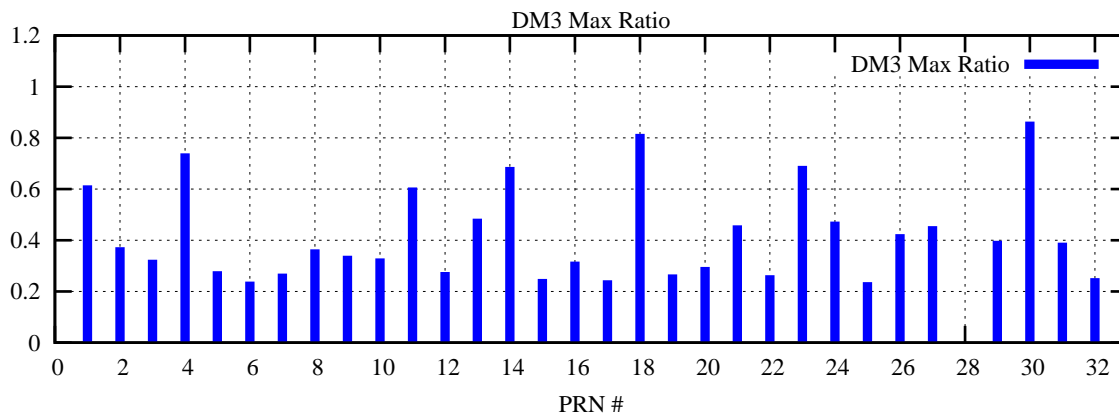

Ratio (PRN Bias/Threshold)

GpsWeek 2244 Day 5

Skinny (Type 0): PRN 8 22  
Broad (Type 2): PRN 7 15 17 21 24