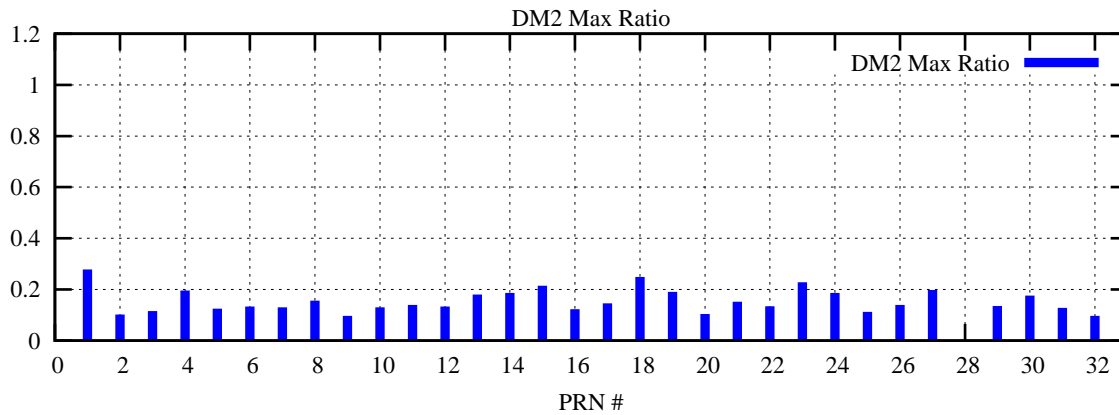

Ratio (PRN Bias/Threshold)

GpsWeek 2244 Day 5

Skinny (Type 0): PRN 8 22  
Broad (Type 2): PRN 7 15 17 21 24