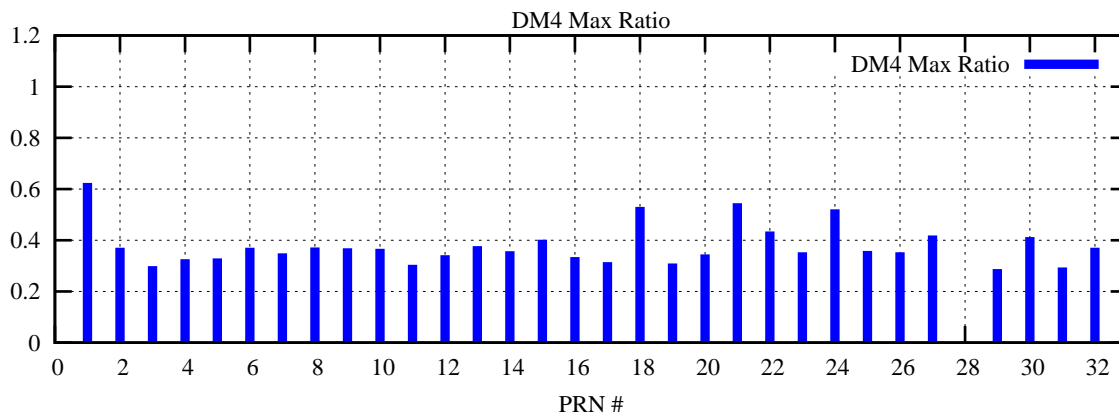

Ratio (PRN Bias/Threshold)

GpsWeek 2244 Day 5

Skinny (Type 0): PRN 8 22  
Broad (Type 2): PRN 7 15 17 21 24