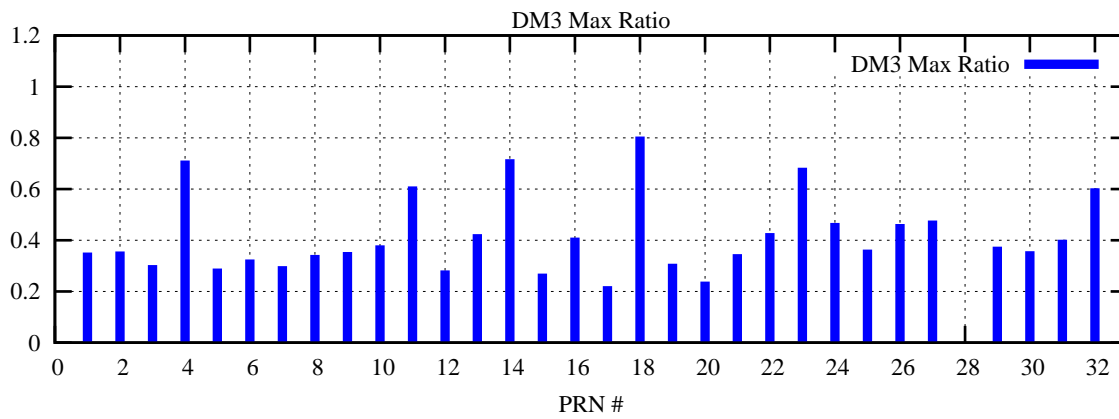

Ratio (PRN Bias/Threshold)

GpsWeek 2244 Day 6

Skinny (Type 0): PRN 8 22
Broad (Type 2): PRN 7 15 17 21 24