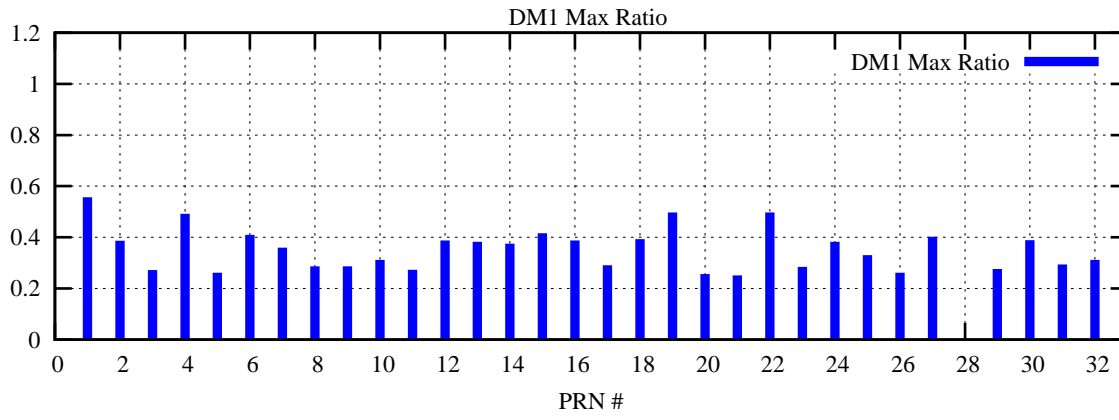

Ratio (PRN Bias/Threshold)

GpsWeek 2244 Day 6

Skinny (Type 0): PRN 8 22
Broad (Type 2): PRN 7 15 17 21 24