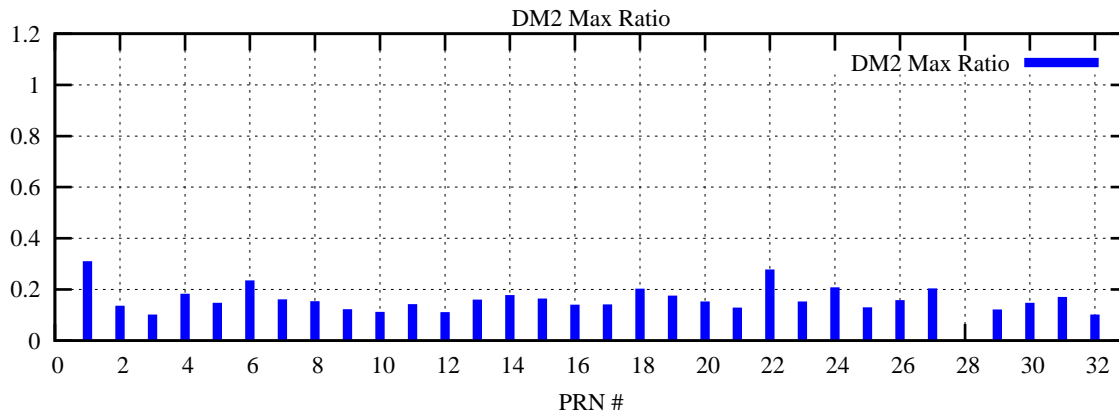

Ratio (PRN Bias/Threshold)

GpsWeek 2244 Day 6

Skinny (Type 0): PRN 8 22
Broad (Type 2): PRN 7 15 17 21 24