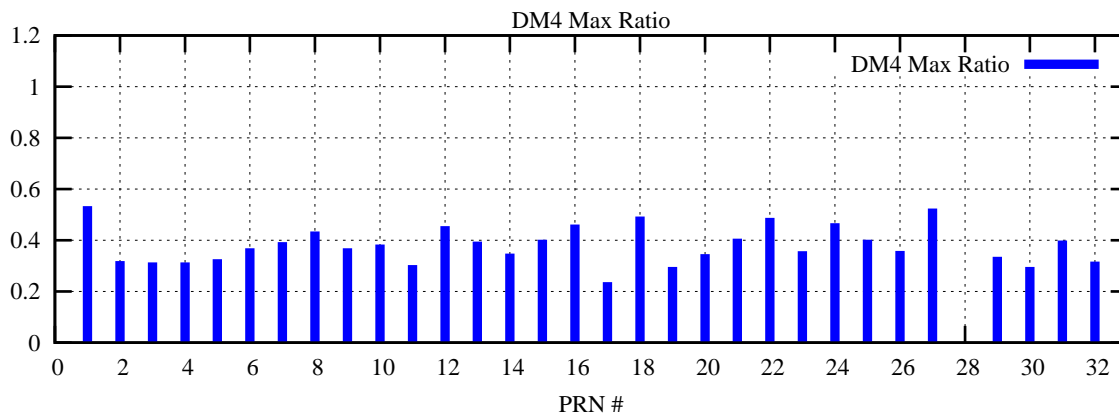

Ratio (PRN Bias/Threshold)

GpsWeek 2244 Day 6

Skinny (Type 0): PRN 8 22
Broad (Type 2): PRN 7 15 17 21 24