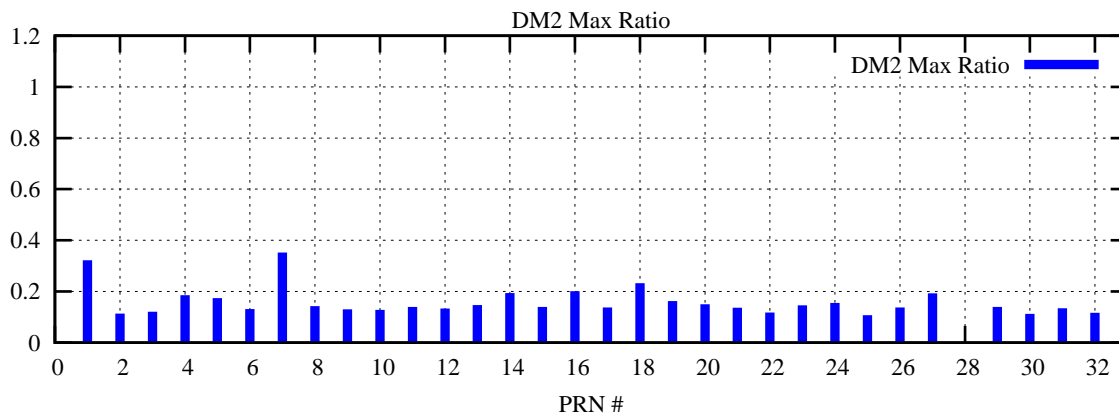

Ratio (PRN Bias/Threshold)

GpsWeek 2245 Day 6

Skinny (Type 0): PRN 8 22
Broad (Type 2): PRN 7 15 17 21 24