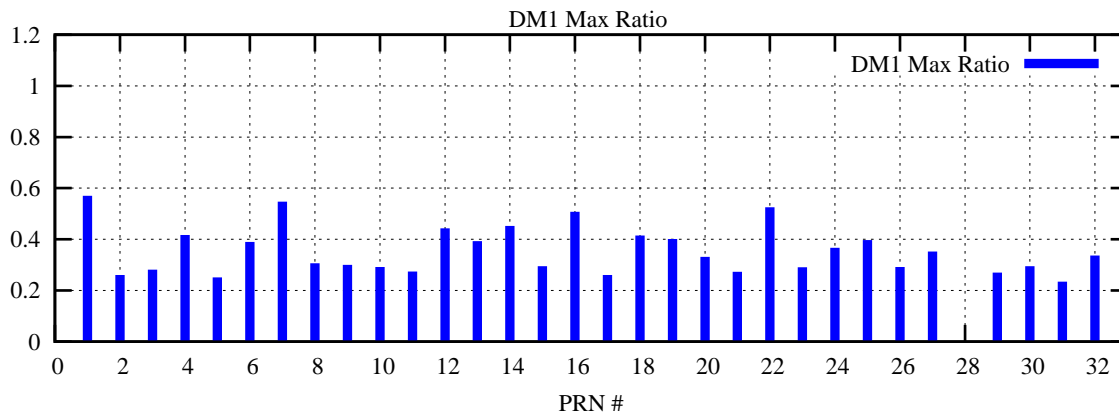

Ratio (PRN Bias/Threshold)

GpsWeek 2245 Day 6

Skinny (Type 0): PRN 8 22
Broad (Type 2): PRN 7 15 17 21 24