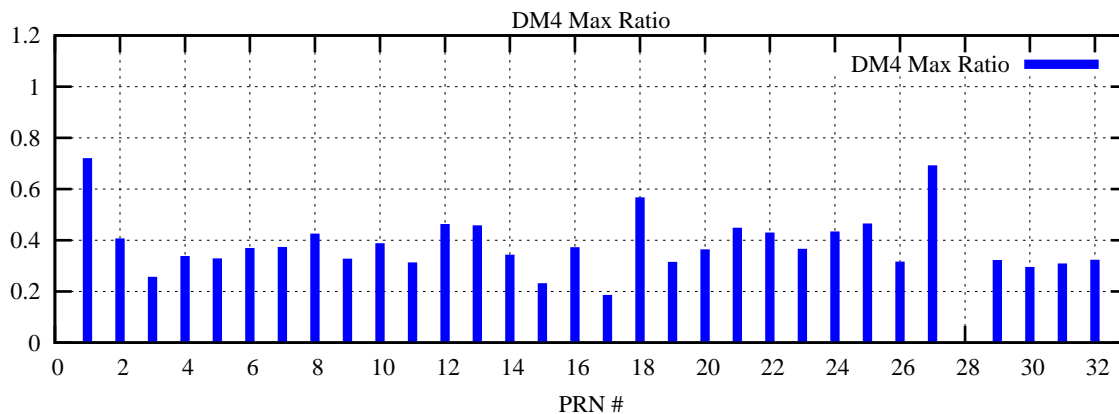

Ratio (PRN Bias/Threshold)

GpsWeek 2245 Day 6

Skinny (Type 0): PRN 8 22
Broad (Type 2): PRN 7 15 17 21 24