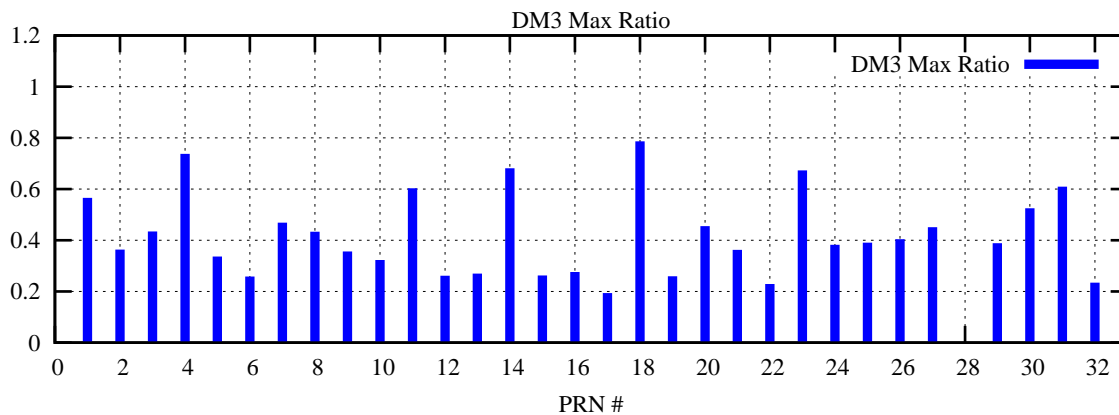

Ratio (PRN Bias/Threshold)

GpsWeek 2245 Day 6

Skinny (Type 0): PRN 8 22
Broad (Type 2): PRN 7 15 17 21 24