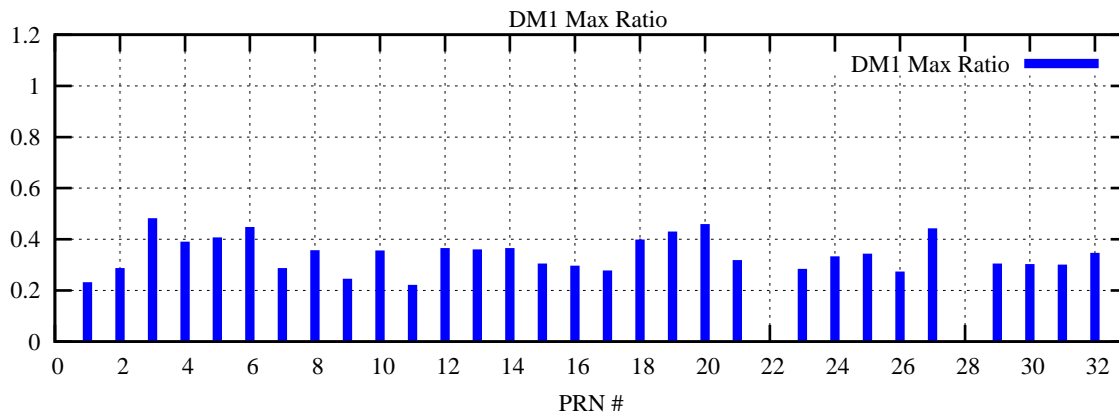

Ratio (PRN Bias/Threshold)

GpsWeek 2246 Day 6

Skinny (Type 0): PRN 8 22
Broad (Type 2): PRN 7 15 17 21 24