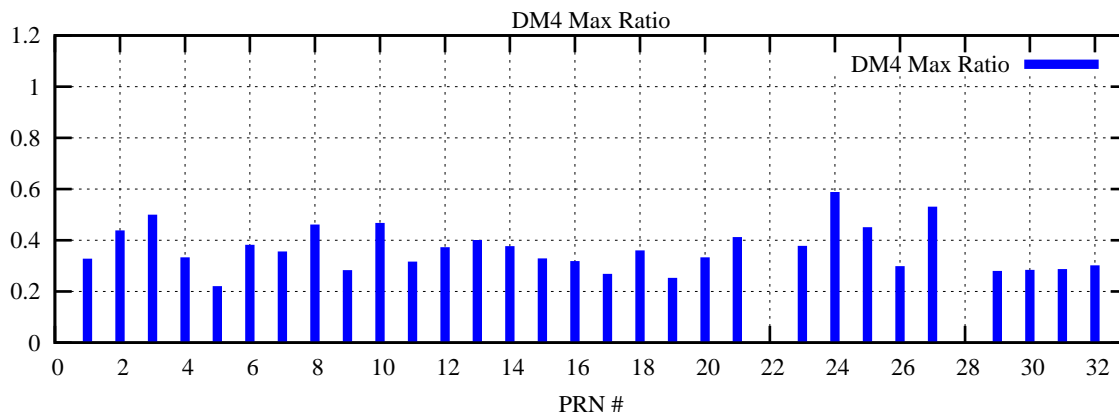

Ratio (PRN Bias/Threshold)

GpsWeek 2246 Day 6

Skinny (Type 0): PRN 8 22
Broad (Type 2): PRN 7 15 17 21 24