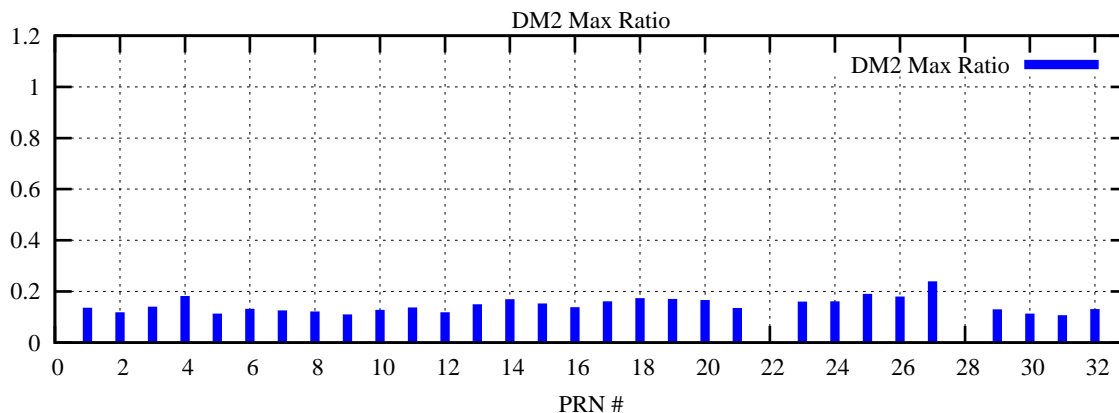

Ratio (PRN Bias/Threshold)

GpsWeek 2246 Day 6

Skinny (Type 0): PRN 8 22
Broad (Type 2): PRN 7 15 17 21 24