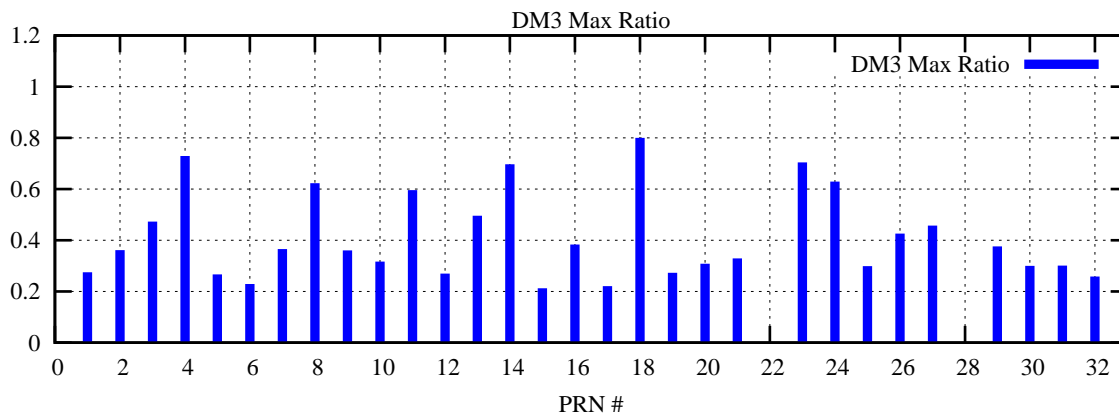

Ratio (PRN Bias/Threshold)

GpsWeek 2246 Day 6

Skinny (Type 0): PRN 8 22
Broad (Type 2): PRN 7 15 17 21 24