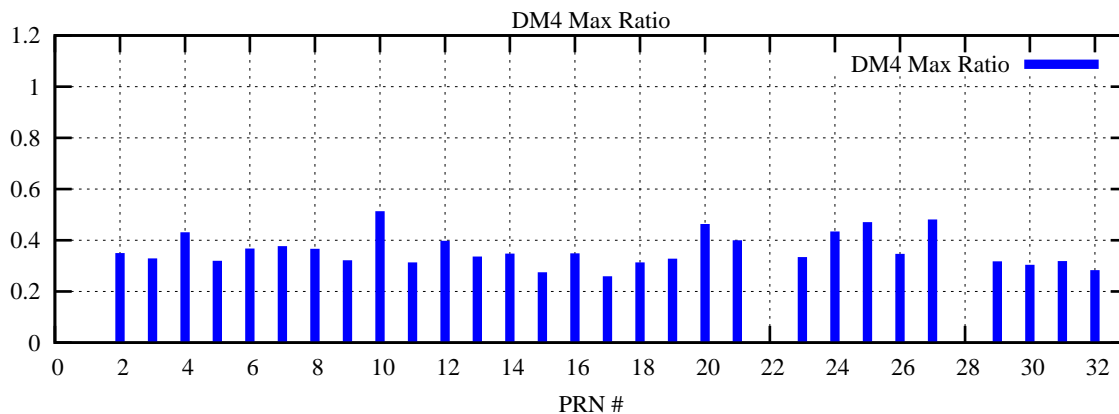

Ratio (PRN Bias/Threshold)

GpsWeek 2247 Day 0

Skinny (Type 0): PRN 8 22  
Broad (Type 2): PRN 7 15 17 21 24