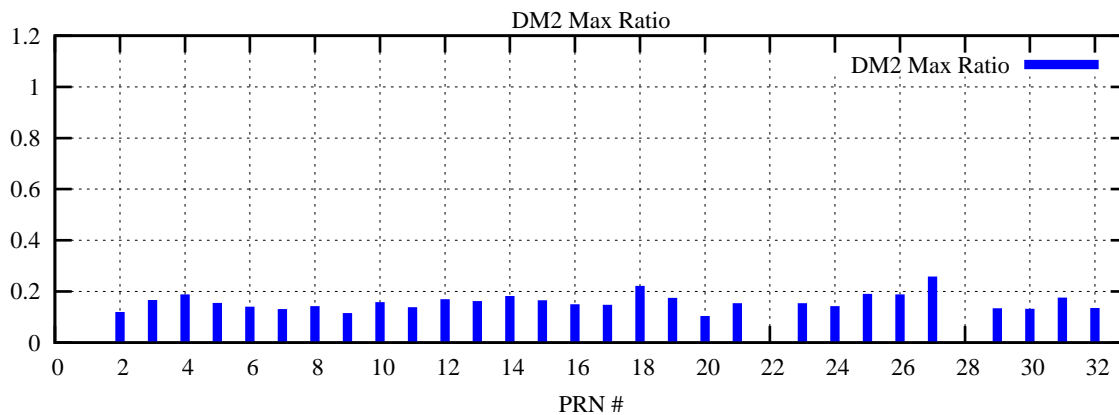

Ratio (PRN Bias/Threshold)

GpsWeek 2247 Day 0

Skinny (Type 0): PRN 8 22  
Broad (Type 2): PRN 7 15 17 21 24