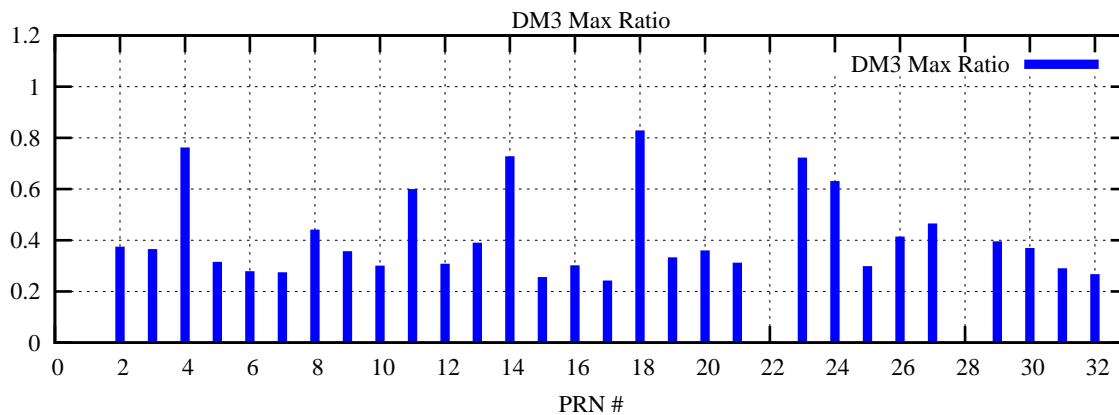

Ratio (PRN Bias/Threshold)

GpsWeek 2247 Day 0

Skinny (Type 0): PRN 8 22  
Broad (Type 2): PRN 7 15 17 21 24