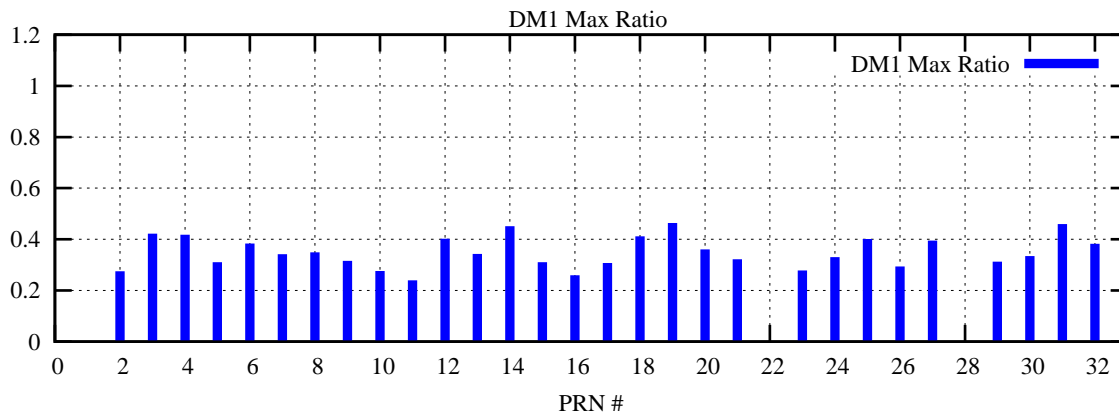

Ratio (PRN Bias/Threshold)

GpsWeek 2247 Day 0

Skinny (Type 0): PRN 8 22  
Broad (Type 2): PRN 7 15 17 21 24