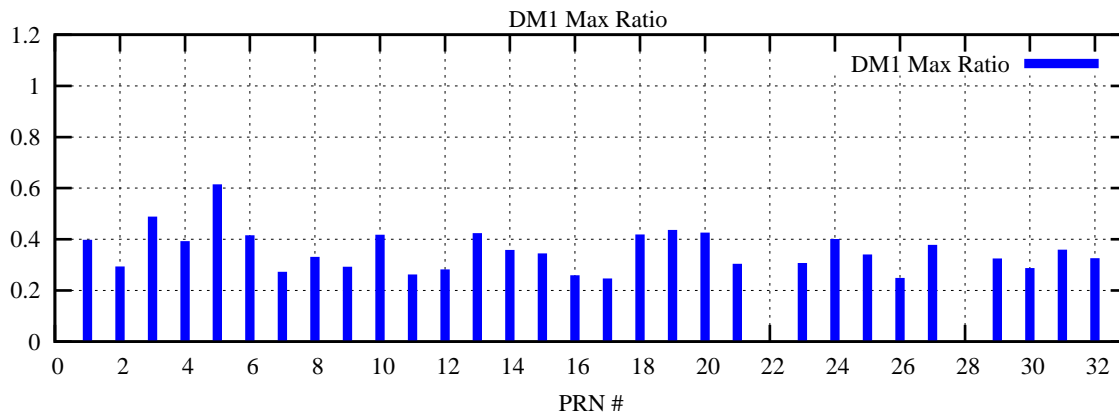

Ratio (PRN Bias/Threshold)

GpsWeek 2247 Day 6

Skinny (Type 0): PRN 8 22
Broad (Type 2): PRN 7 15 17 21 24