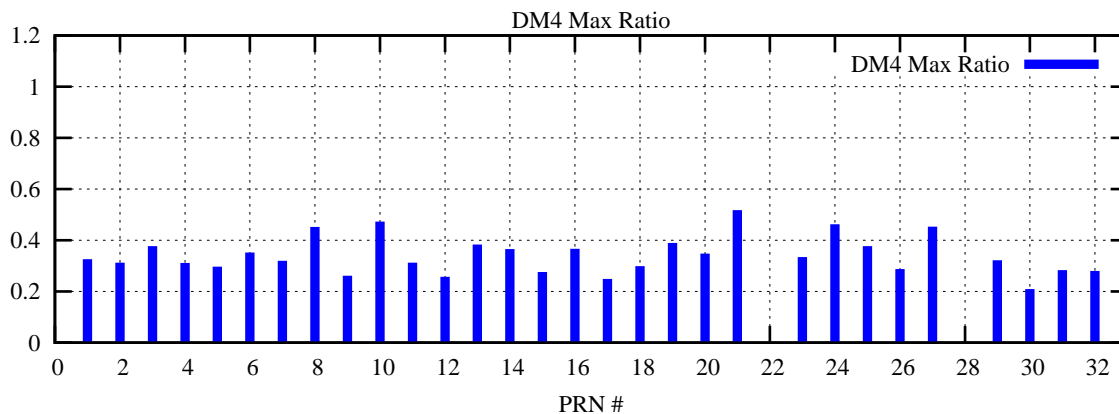

Ratio (PRN Bias/Threshold)

GpsWeek 2247 Day 6

Skinny (Type 0): PRN 8 22
Broad (Type 2): PRN 7 15 17 21 24