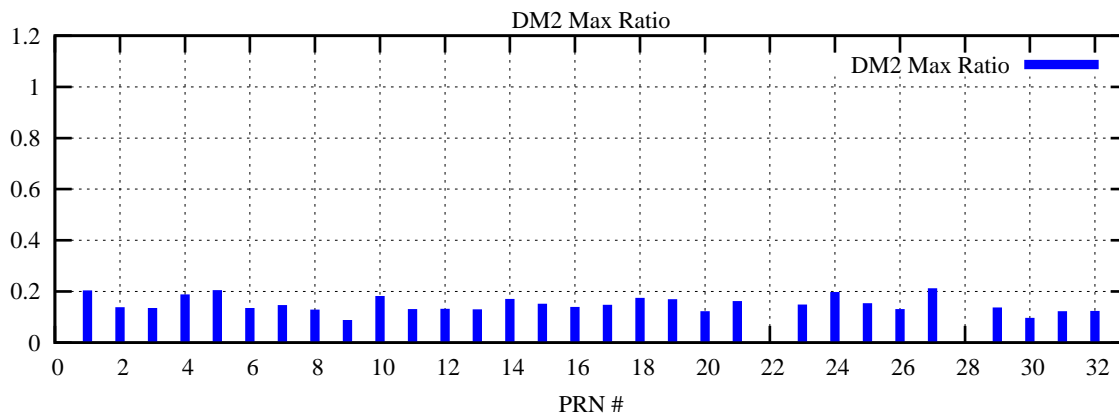

Ratio (PRN Bias/Threshold)

GpsWeek 2247 Day 6

Skinny (Type 0): PRN 8 22
Broad (Type 2): PRN 7 15 17 21 24