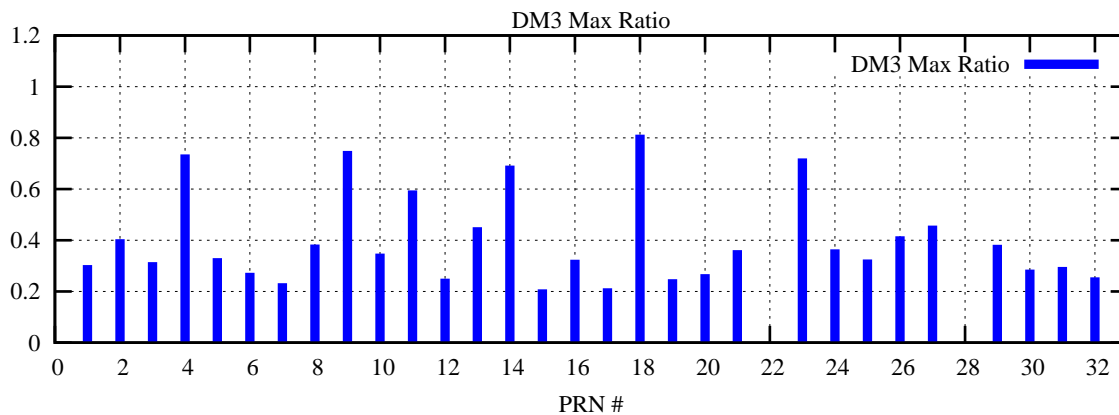

Ratio (PRN Bias/Threshold)

GpsWeek 2247 Day 6

Skinny (Type 0): PRN 8 22
Broad (Type 2): PRN 7 15 17 21 24