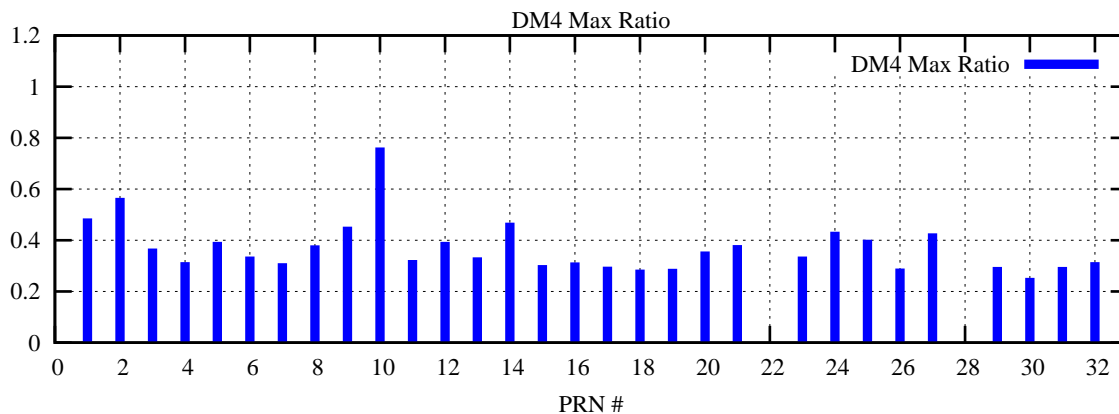

Ratio (PRN Bias/Threshold)

GpsWeek 2248 Day 0

Skinny (Type 0): PRN 8 22
Broad (Type 2): PRN 7 15 17 21 24