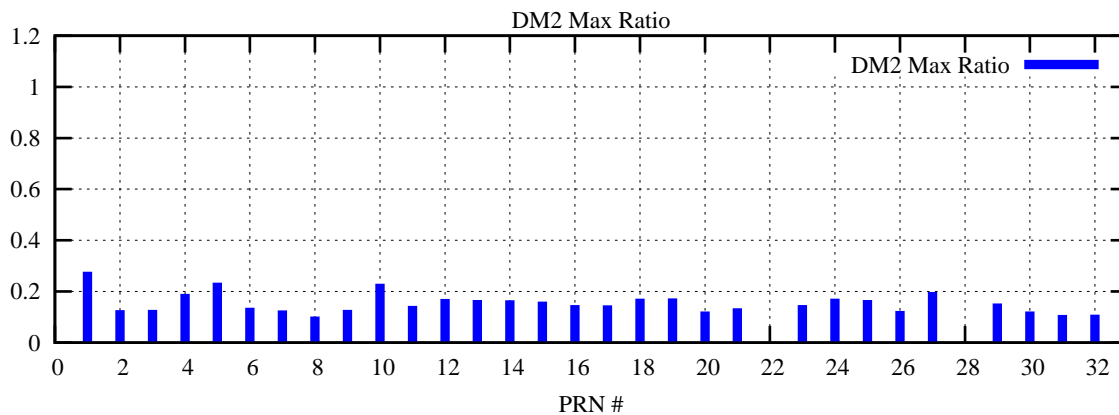

Ratio (PRN Bias/Threshold)

GpsWeek 2248 Day 0

Skinny (Type 0): PRN 8 22
Broad (Type 2): PRN 7 15 17 21 24