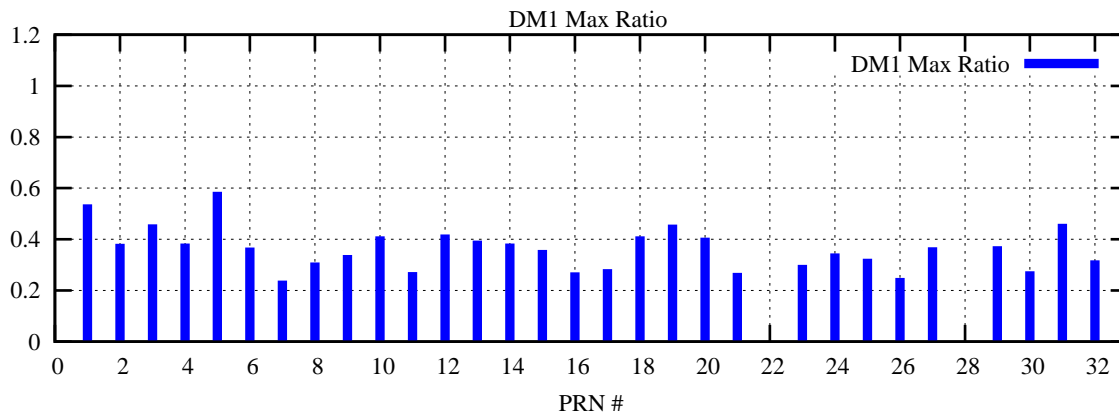

Ratio (PRN Bias/Threshold)

GpsWeek 2248 Day 0

Skinny (Type 0): PRN 8 22
Broad (Type 2): PRN 7 15 17 21 24