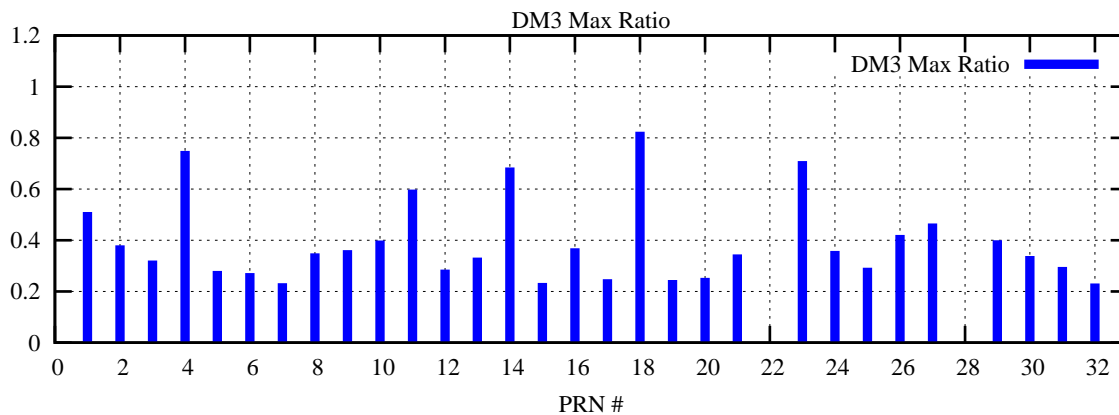

Ratio (PRN Bias/Threshold)

GpsWeek 2248 Day 0

Skinny (Type 0): PRN 8 22
Broad (Type 2): PRN 7 15 17 21 24