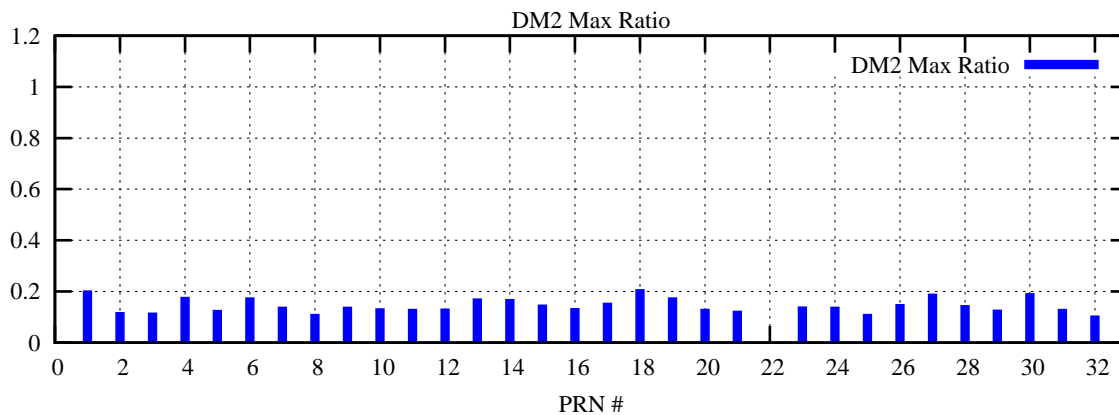

Ratio (PRN Bias/Threshold)

GpsWeek 2250 Day 0

Skinny (Type 0): PRN 8 22  
Broad (Type 2): PRN 7 15 17 21 24