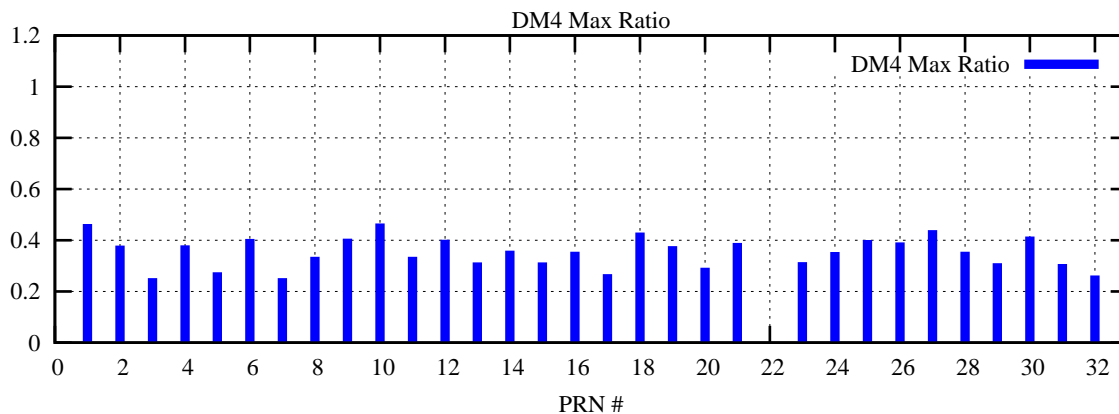

Ratio (PRN Bias/Threshold)

GpsWeek 2250 Day 0

Skinny (Type 0): PRN 8 22  
Broad (Type 2): PRN 7 15 17 21 24