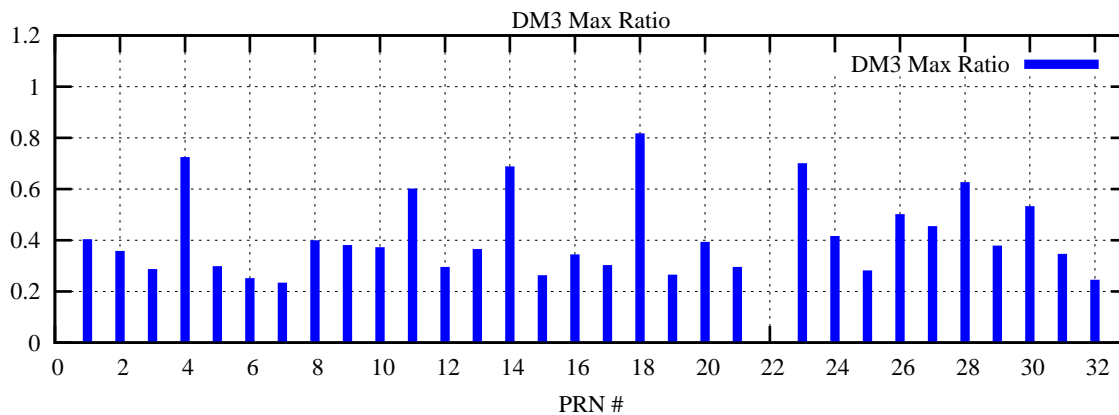

Ratio (PRN Bias/Threshold)

GpsWeek 2250 Day 0

Skinny (Type 0): PRN 8 22  
Broad (Type 2): PRN 7 15 17 21 24