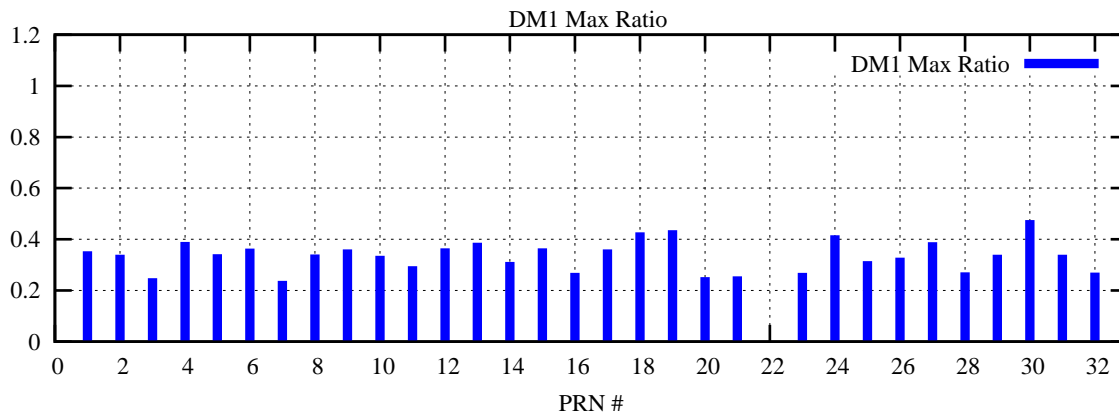

Ratio (PRN Bias/Threshold)

GpsWeek 2250 Day 0

Skinny (Type 0): PRN 8 22  
Broad (Type 2): PRN 7 15 17 21 24