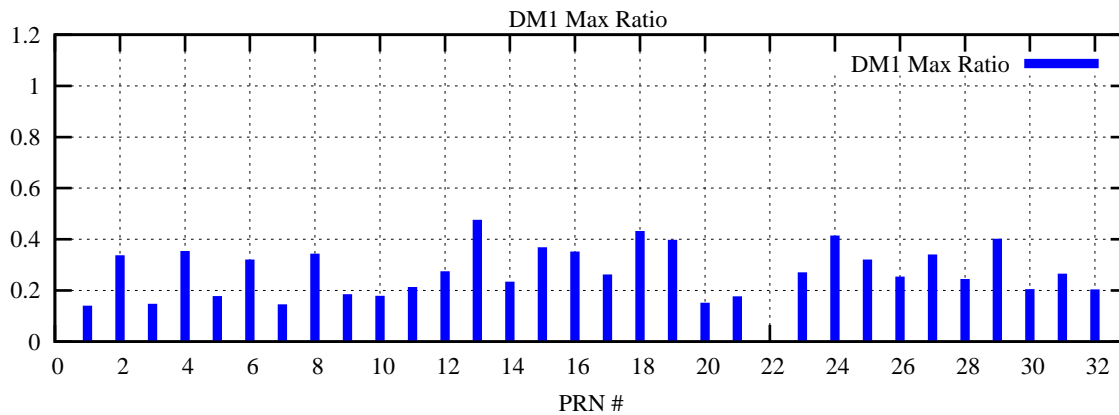

Ratio (PRN Bias/Threshold)

GpsWeek 2251 Day 6

Skinny (Type 0): PRN 8 22
Broad (Type 2): PRN 7 15 17 21 24