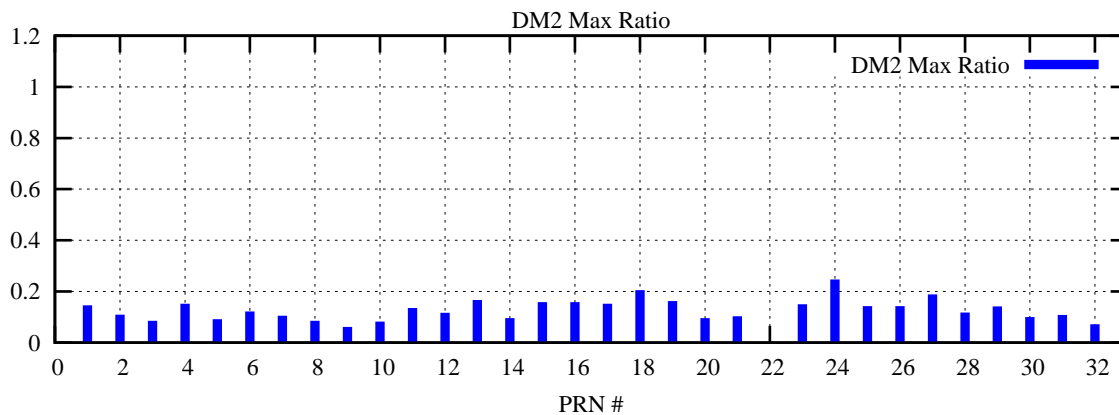

Ratio (PRN Bias/Threshold)

GpsWeek 2251 Day 6

Skinny (Type 0): PRN 8 22
Broad (Type 2): PRN 7 15 17 21 24