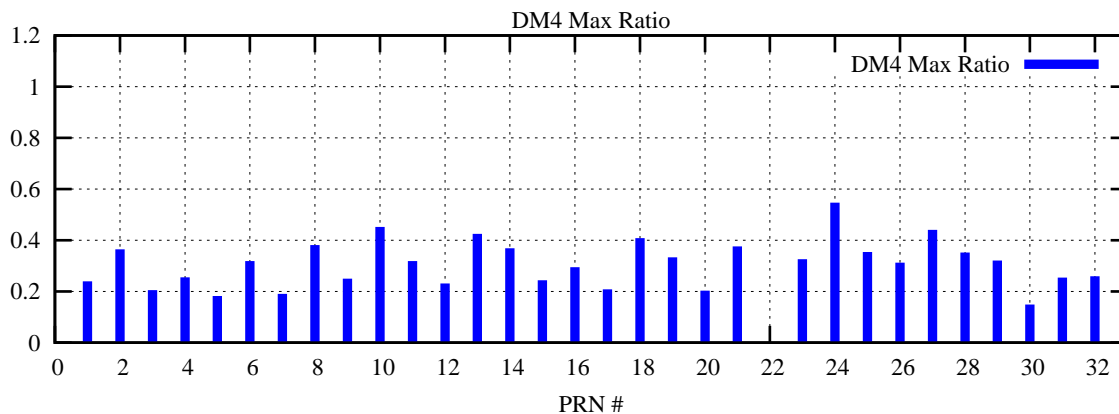

Ratio (PRN Bias/Threshold)

GpsWeek 2251 Day 6

Skinny (Type 0): PRN 8 22
Broad (Type 2): PRN 7 15 17 21 24