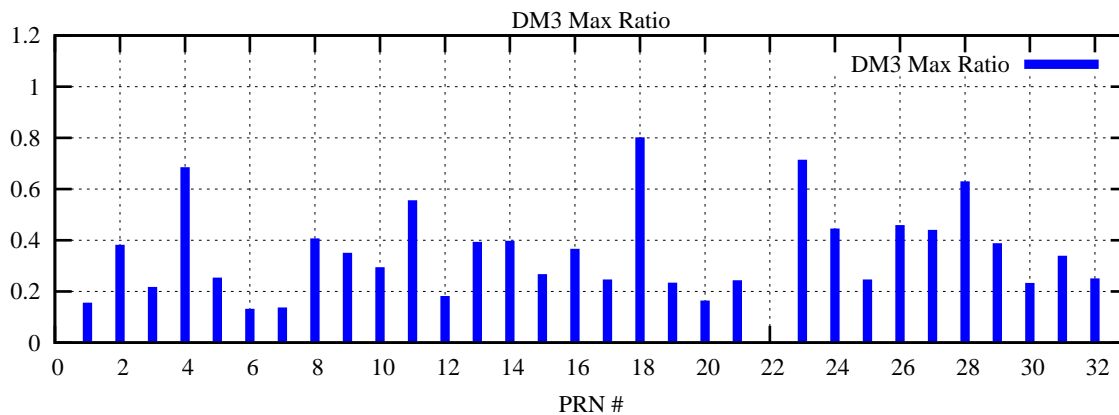

Ratio (PRN Bias/Threshold)

GpsWeek 2251 Day 6

Skinny (Type 0): PRN 8 22
Broad (Type 2): PRN 7 15 17 21 24