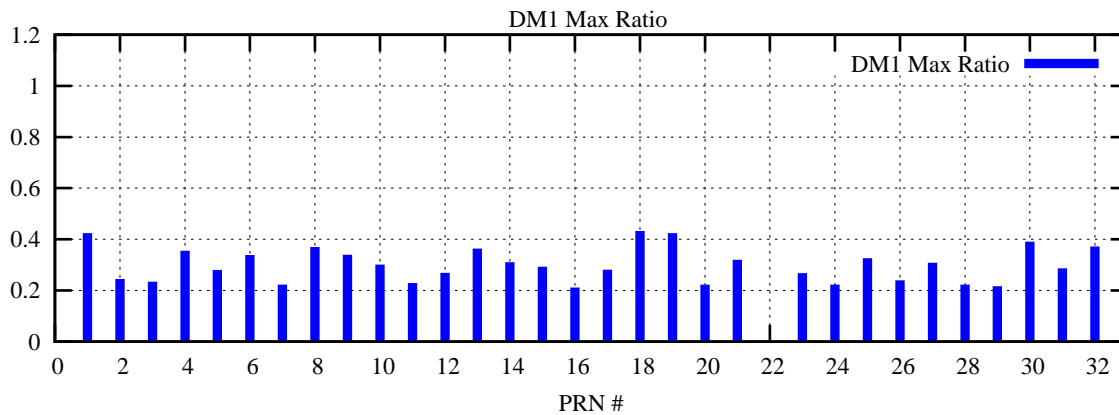

Ratio (PRN Bias/Threshold)

GpsWeek 2252 Day 4

Skinny (Type 0): PRN 8 22
Broad (Type 2): PRN 7 15 17 21 24