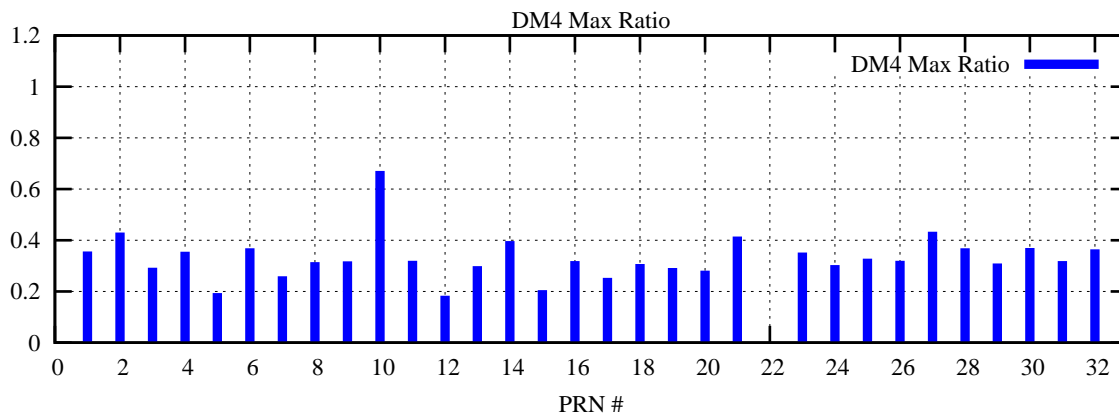

Ratio (PRN Bias/Threshold)

GpsWeek 2252 Day 4

Skinny (Type 0): PRN 8 22
Broad (Type 2): PRN 7 15 17 21 24