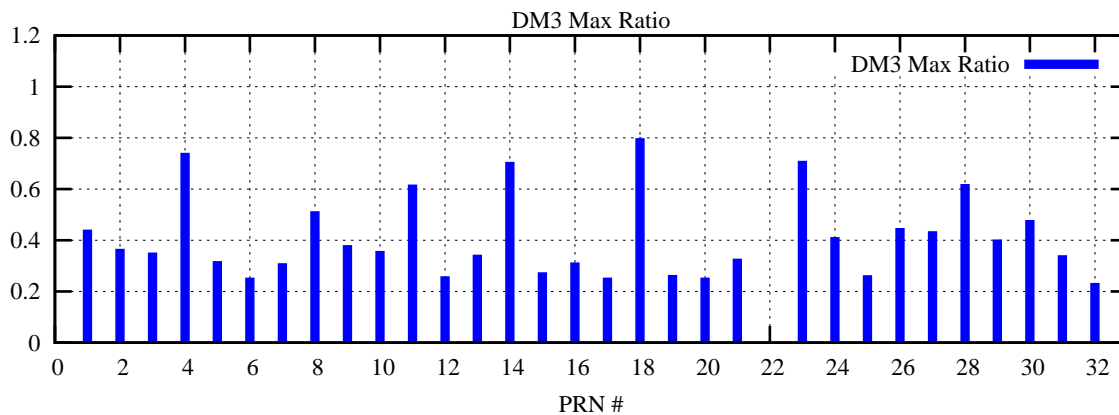

Ratio (PRN Bias/Threshold)

GpsWeek 2252 Day 4

Skinny (Type 0): PRN 8 22
Broad (Type 2): PRN 7 15 17 21 24