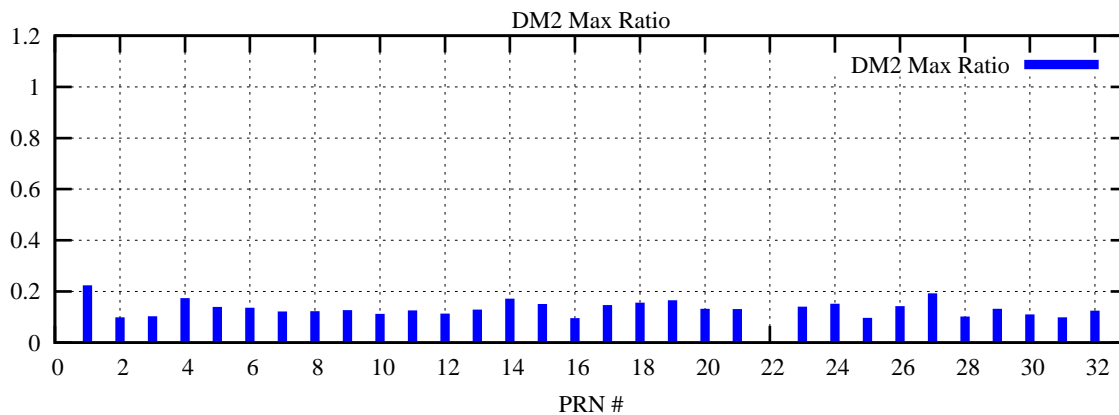

Ratio (PRN Bias/Threshold)

GpsWeek 2252 Day 4

Skinny (Type 0): PRN 8 22
Broad (Type 2): PRN 7 15 17 21 24