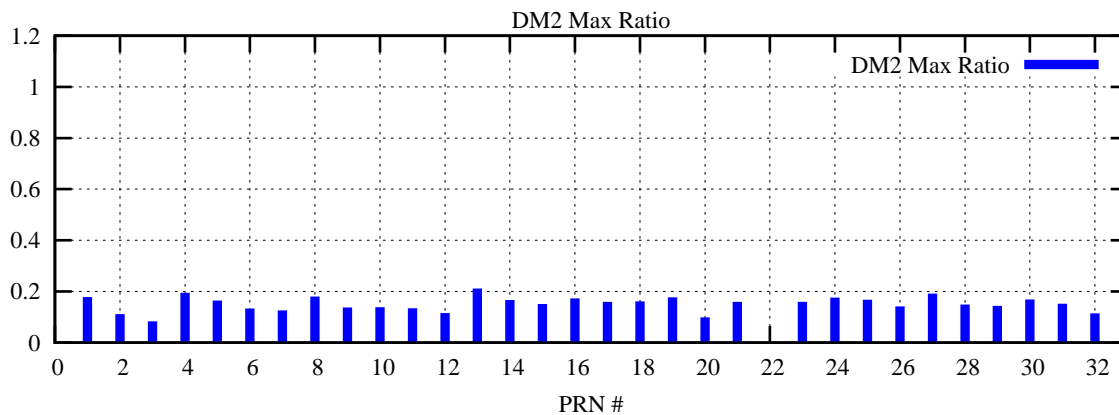

Ratio (PRN Bias/Threshold)

GpsWeek 2253 Day 0

Skinny (Type 0): PRN 8 22  
Broad (Type 2): PRN 7 15 17 21 24