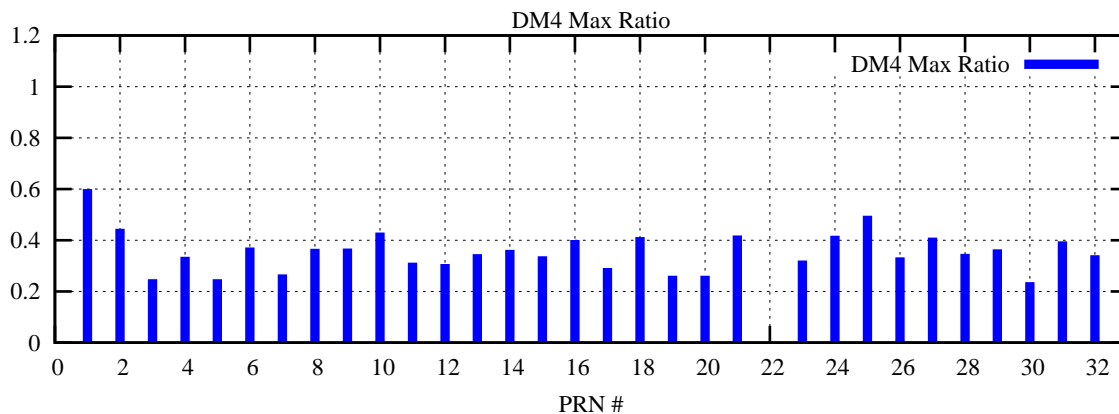

Ratio (PRN Bias/Threshold)

GpsWeek 2253 Day 0

Skinny (Type 0): PRN 8 22  
Broad (Type 2): PRN 7 15 17 21 24