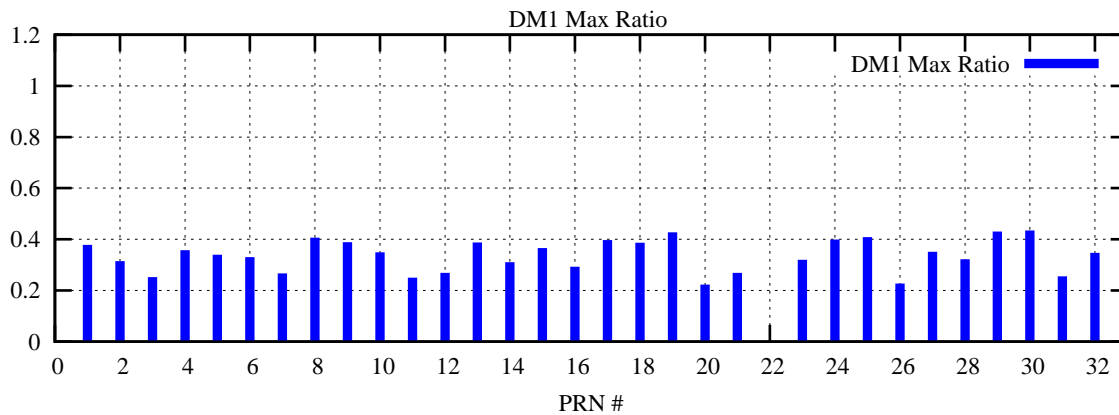

Ratio (PRN Bias/Threshold)

GpsWeek 2253 Day 0

Skinny (Type 0): PRN 8 22  
Broad (Type 2): PRN 7 15 17 21 24