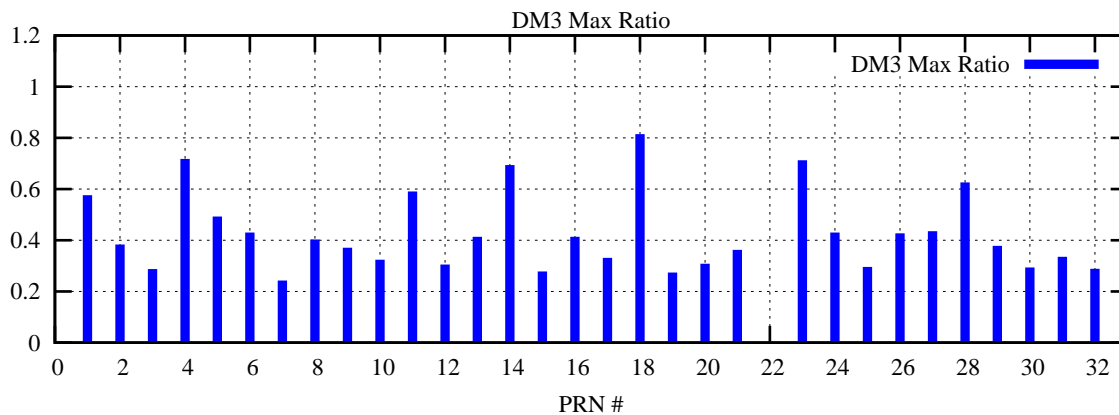

Ratio (PRN Bias/Threshold)

GpsWeek 2253 Day 0

Skinny (Type 0): PRN 8 22  
Broad (Type 2): PRN 7 15 17 21 24