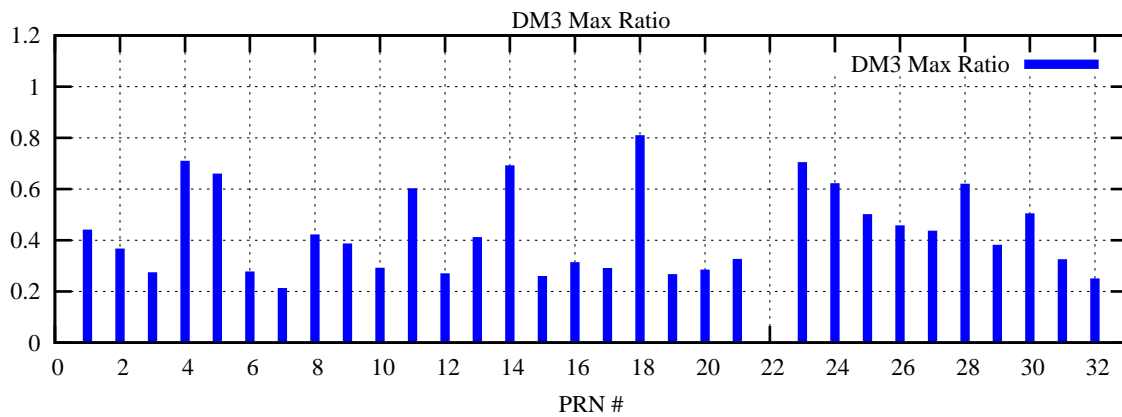

Ratio (PRN Bias/Threshold)

GpsWeek 2254 Day 0

Skinny (Type 0): PRN 8 22  
Broad (Type 2): PRN 7 15 17 21 24