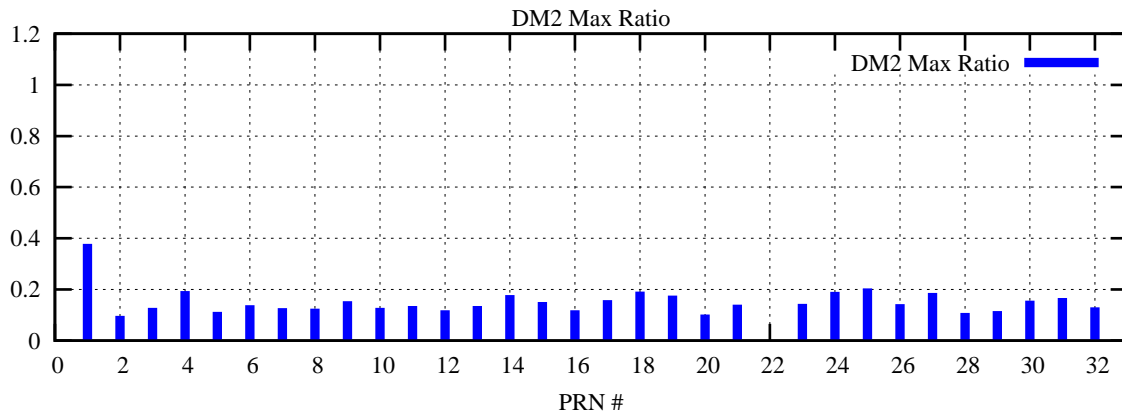

Ratio (PRN Bias/Threshold)

GpsWeek 2254 Day 0

Skinny (Type 0): PRN 8 22  
Broad (Type 2): PRN 7 15 17 21 24