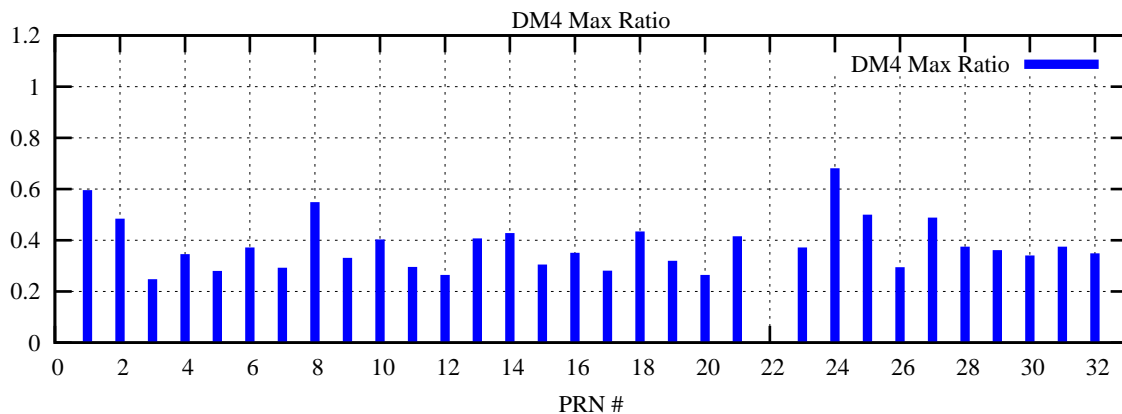

Ratio (PRN Bias/Threshold)

GpsWeek 2254 Day 0

Skinny (Type 0): PRN 8 22  
Broad (Type 2): PRN 7 15 17 21 24