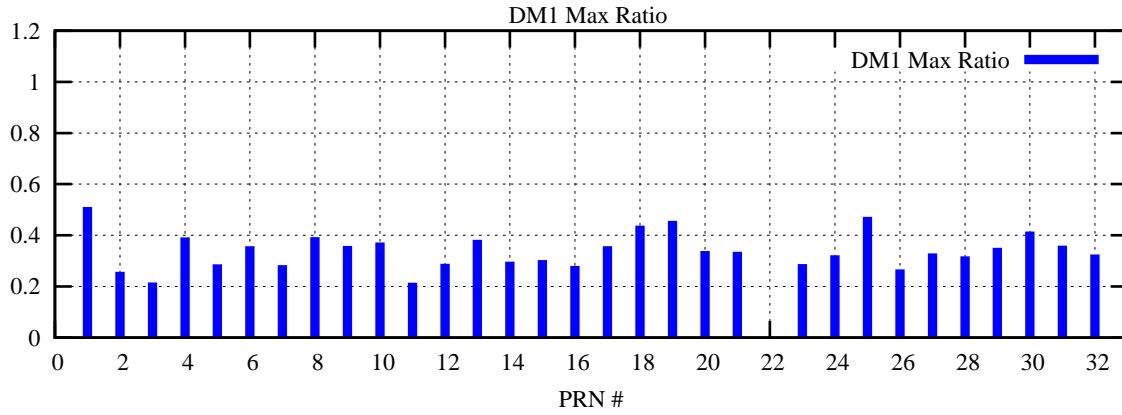

Ratio (PRN Bias/Threshold)

GpsWeek 2254 Day 0

Skinny (Type 0): PRN 8 22  
Broad (Type 2): PRN 7 15 17 21 24