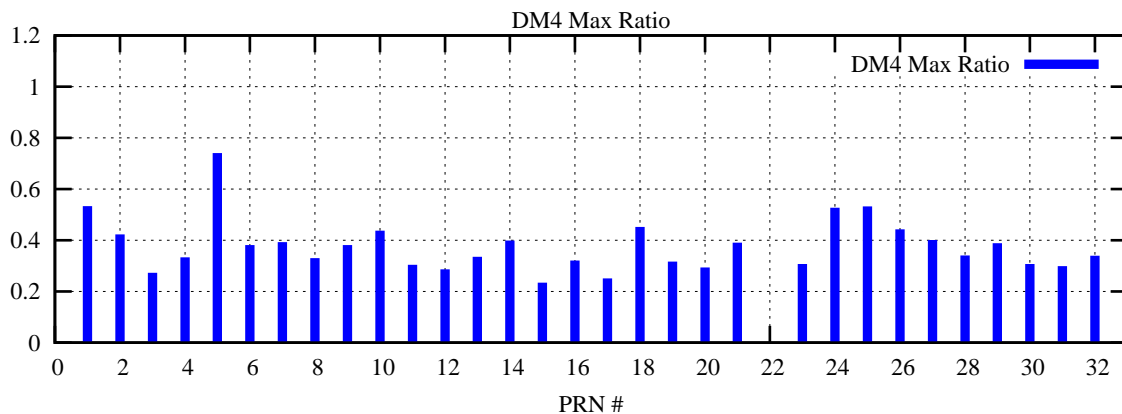

Ratio (PRN Bias/Threshold)

GpsWeek 2254 Day 1

Skinny (Type 0): PRN 8 22  
Broad (Type 2): PRN 7 15 17 21 24