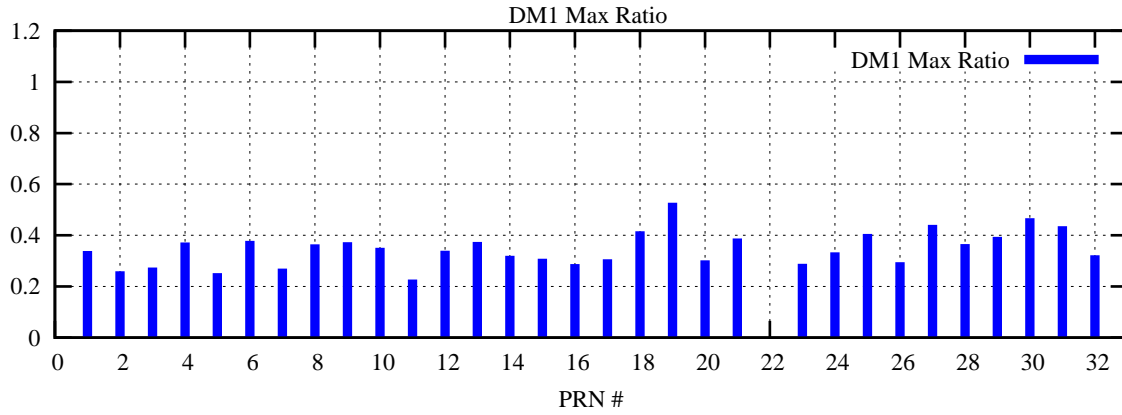

Ratio (PRN Bias/Threshold)

GpsWeek 2254 Day 1

Skinny (Type 0): PRN 8 22  
Broad (Type 2): PRN 7 15 17 21 24