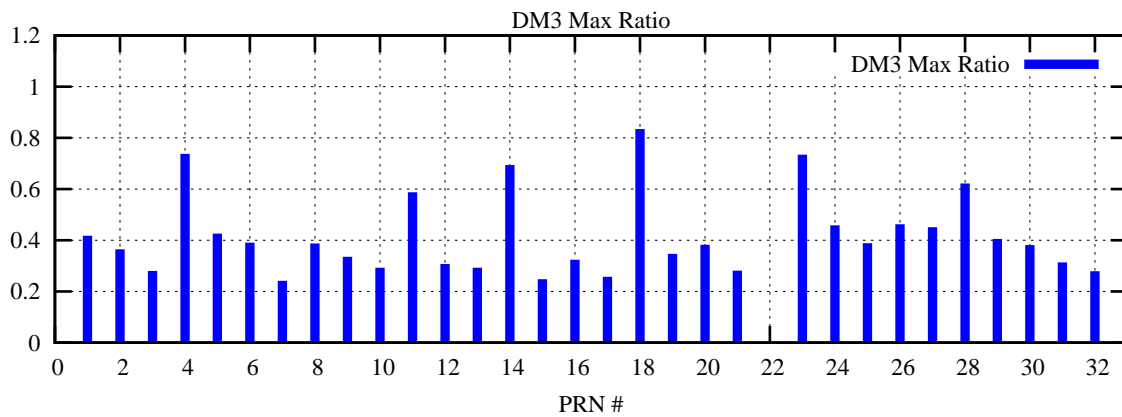

Ratio (PRN Bias/Threshold)

GpsWeek 2254 Day 1

Skinny (Type 0): PRN 8 22  
Broad (Type 2): PRN 7 15 17 21 24