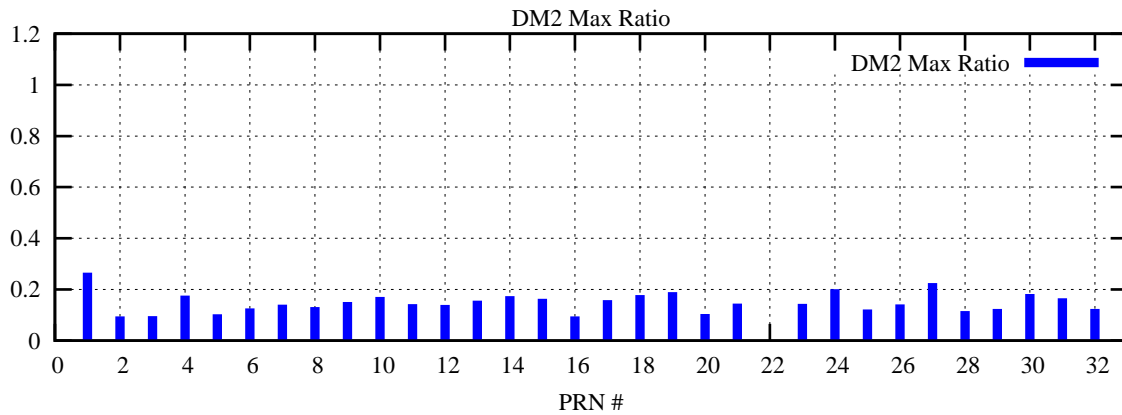

Ratio (PRN Bias/Threshold)

GpsWeek 2254 Day 1

Skinny (Type 0): PRN 8 22  
Broad (Type 2): PRN 7 15 17 21 24