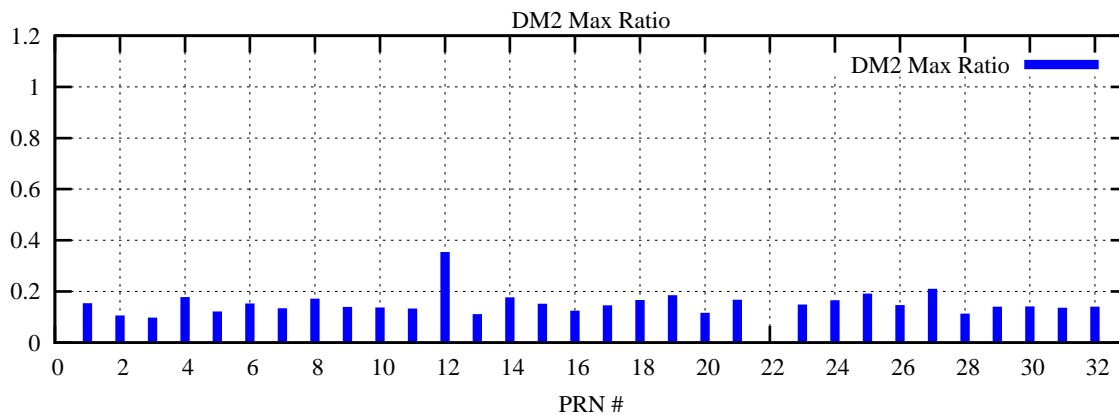

Ratio (PRN Bias/Threshold)

GpsWeek 2254 Day 3

Skinny (Type 0): PRN 8 22
Broad (Type 2): PRN 7 15 17 21 24