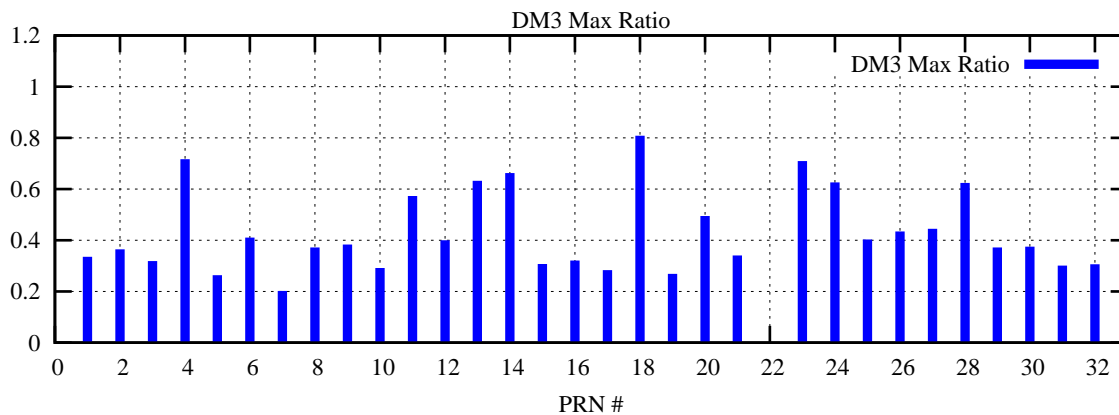

Ratio (PRN Bias/Threshold)

GpsWeek 2254 Day 3

Skinny (Type 0): PRN 8 22
Broad (Type 2): PRN 7 15 17 21 24