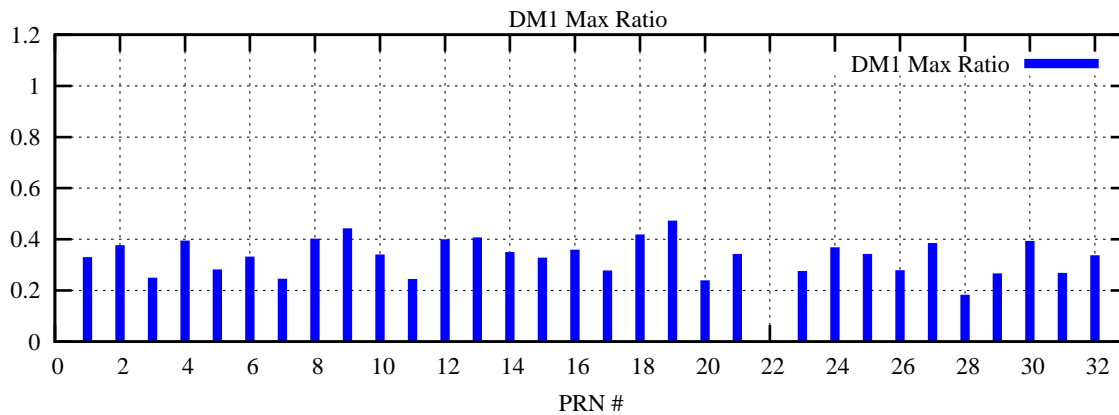

Ratio (PRN Bias/Threshold)

GpsWeek 2254 Day 3

Skinny (Type 0): PRN 8 22
Broad (Type 2): PRN 7 15 17 21 24