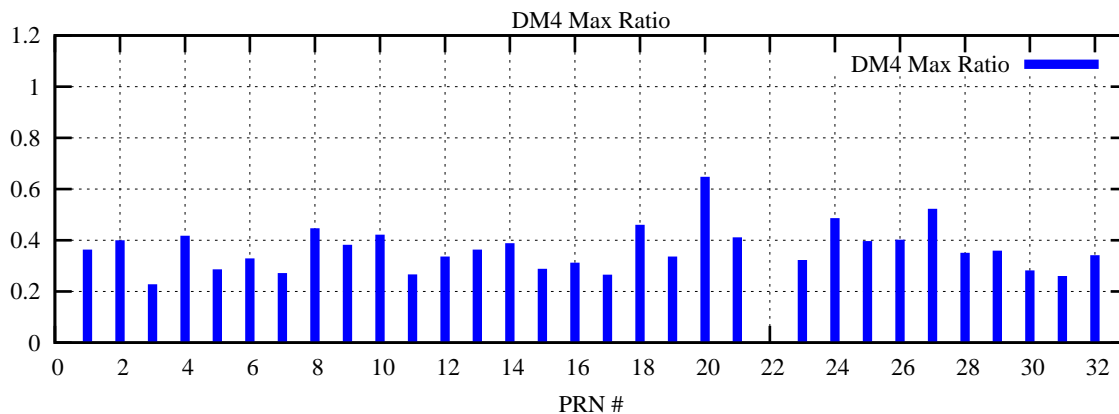

Ratio (PRN Bias/Threshold)

GpsWeek 2254 Day 3

Skinny (Type 0): PRN 8 22
Broad (Type 2): PRN 7 15 17 21 24