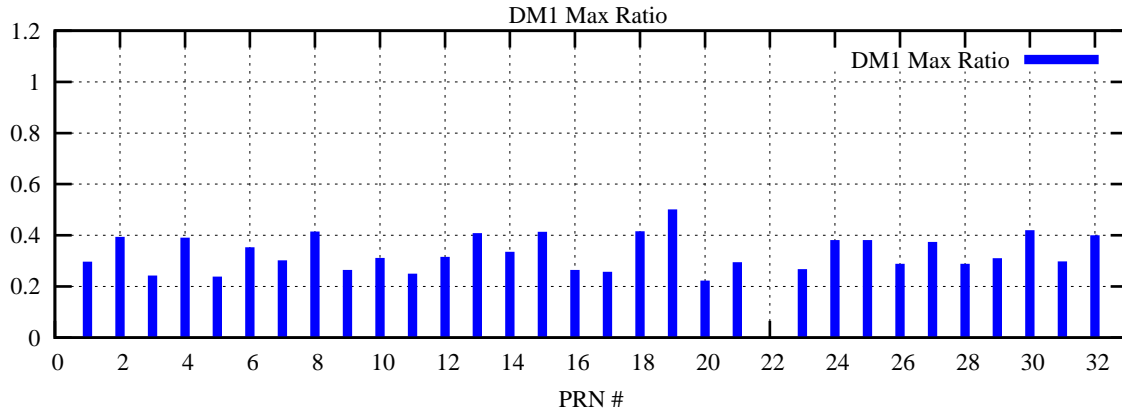

Ratio (PRN Bias/Threshold)

GpsWeek 2254 Day 4

Skinny (Type 0): PRN 8 22
Broad (Type 2): PRN 7 15 17 21 24