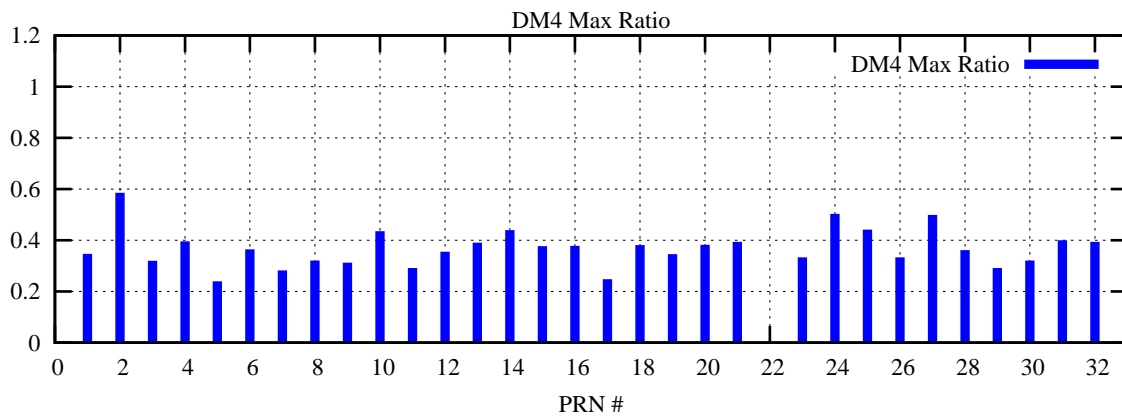

Ratio (PRN Bias/Threshold)

GpsWeek 2254 Day 4

Skinny (Type 0): PRN 8 22
Broad (Type 2): PRN 7 15 17 21 24