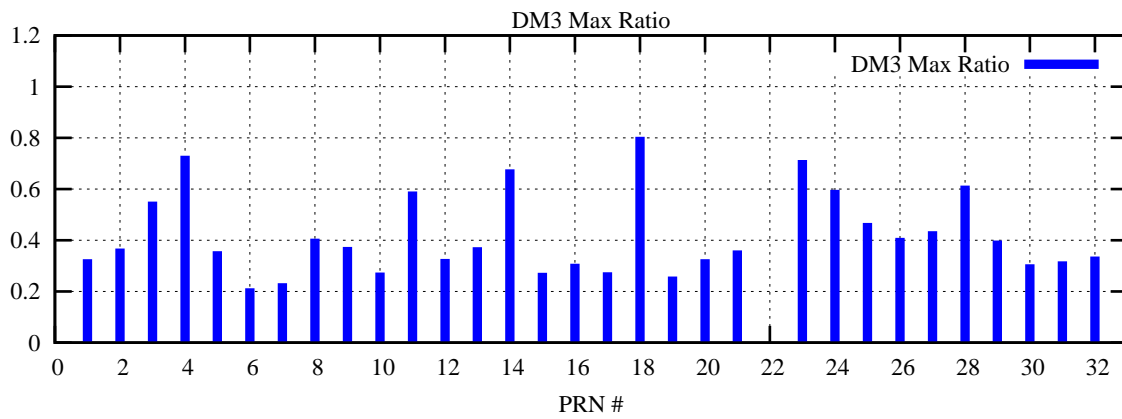

Ratio (PRN Bias/Threshold)

GpsWeek 2254 Day 4

Skinny (Type 0): PRN 8 22
Broad (Type 2): PRN 7 15 17 21 24