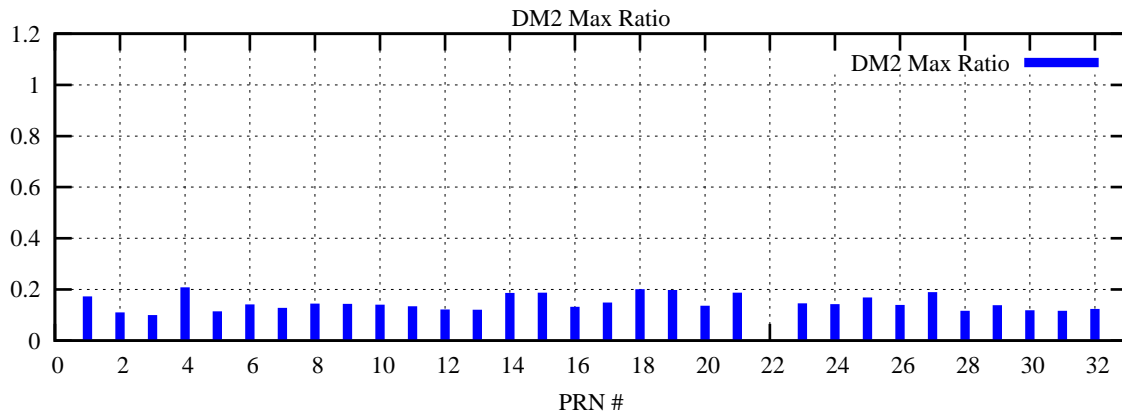

Ratio (PRN Bias/Threshold)

GpsWeek 2254 Day 4

Skinny (Type 0): PRN 8 22
Broad (Type 2): PRN 7 15 17 21 24