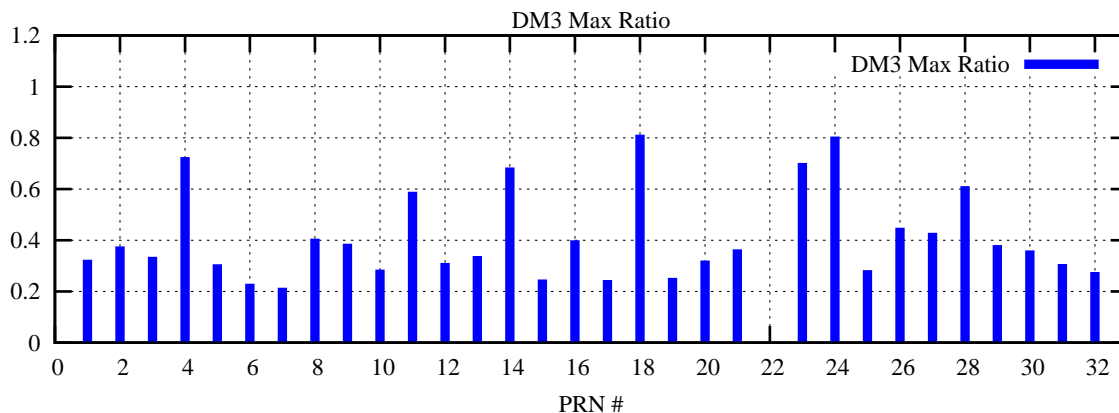

Ratio (PRN Bias/Threshold)

GpsWeek 2254 Day 6

Skinny (Type 0): PRN 8 22
Broad (Type 2): PRN 7 15 17 21 24