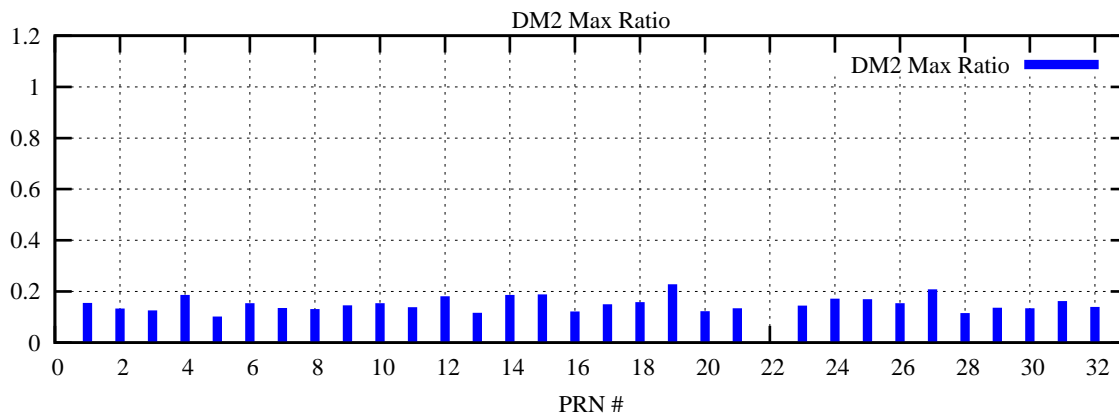

Ratio (PRN Bias/Threshold)

GpsWeek 2254 Day 6

Skinny (Type 0): PRN 8 22
Broad (Type 2): PRN 7 15 17 21 24