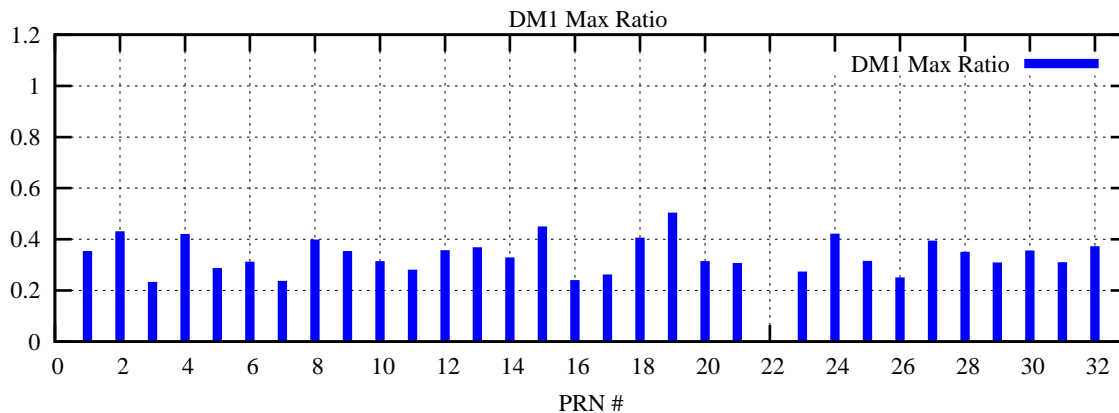

Ratio (PRN Bias/Threshold)

GpsWeek 2254 Day 6

Skinny (Type 0): PRN 8 22
Broad (Type 2): PRN 7 15 17 21 24