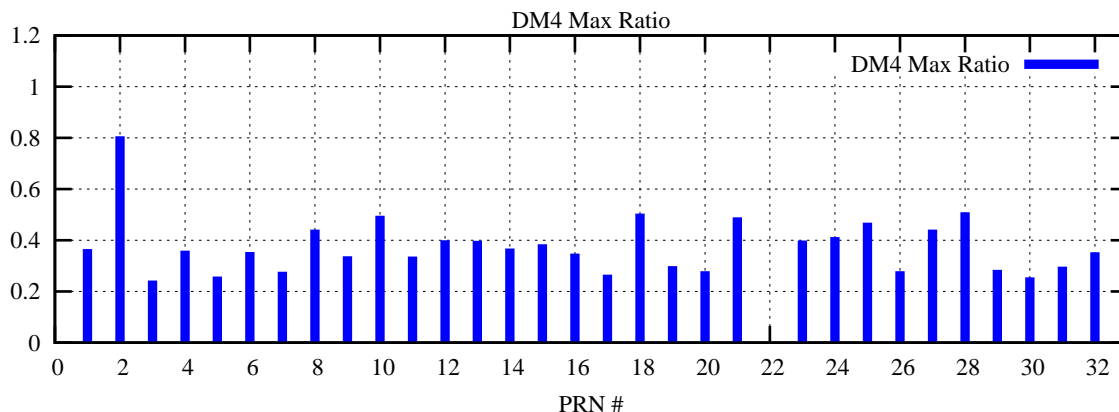

Ratio (PRN Bias/Threshold)

GpsWeek 2254 Day 6

Skinny (Type 0): PRN 8 22
Broad (Type 2): PRN 7 15 17 21 24