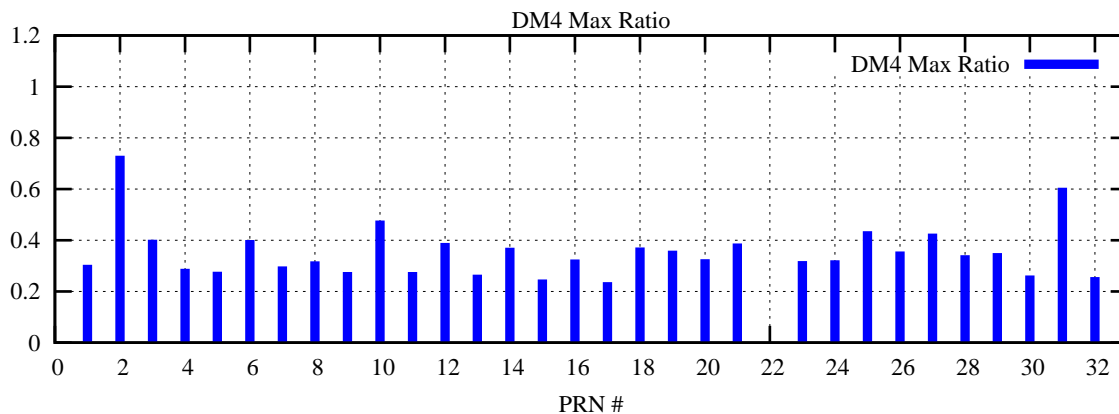

Ratio (PRN Bias/Threshold)

GpsWeek 2255 Day 6

Skinny (Type 0): PRN 8 22
Broad (Type 2): PRN 7 15 17 21 24