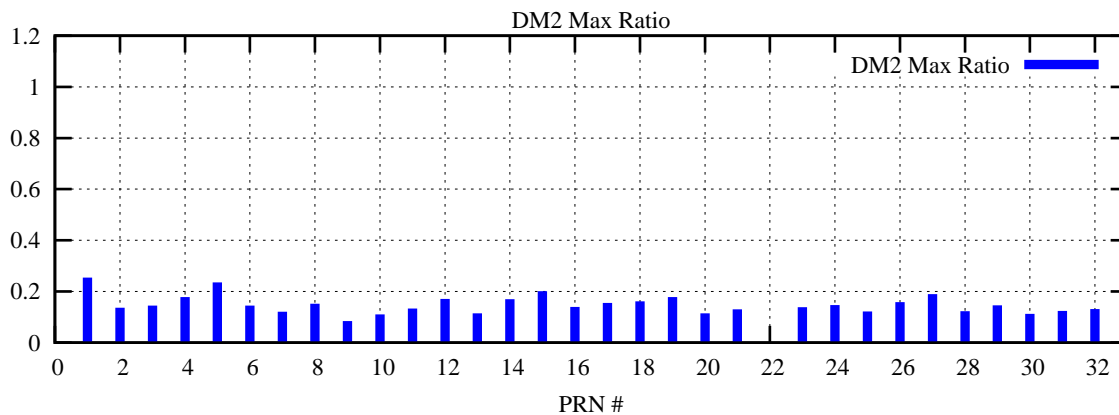

Ratio (PRN Bias/Threshold)

GpsWeek 2255 Day 6

Skinny (Type 0): PRN 8 22
Broad (Type 2): PRN 7 15 17 21 24