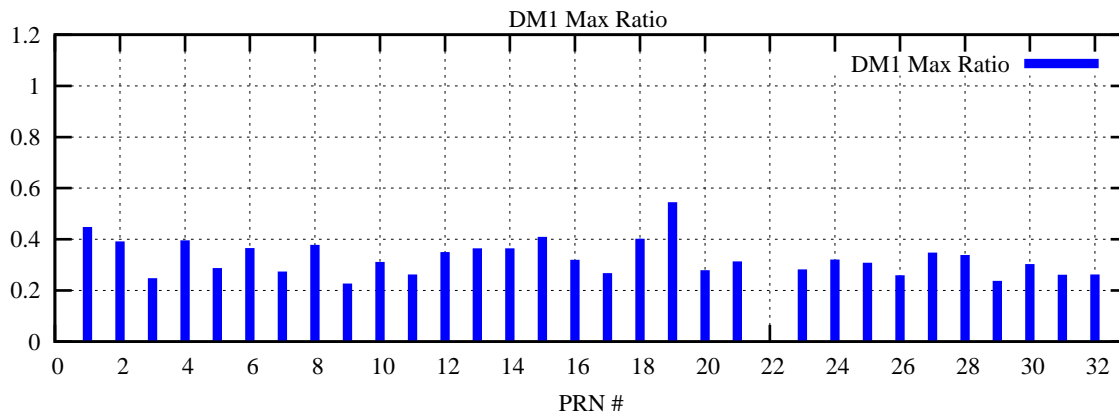

Ratio (PRN Bias/Threshold)

GpsWeek 2255 Day 6

Skinny (Type 0): PRN 8 22
Broad (Type 2): PRN 7 15 17 21 24