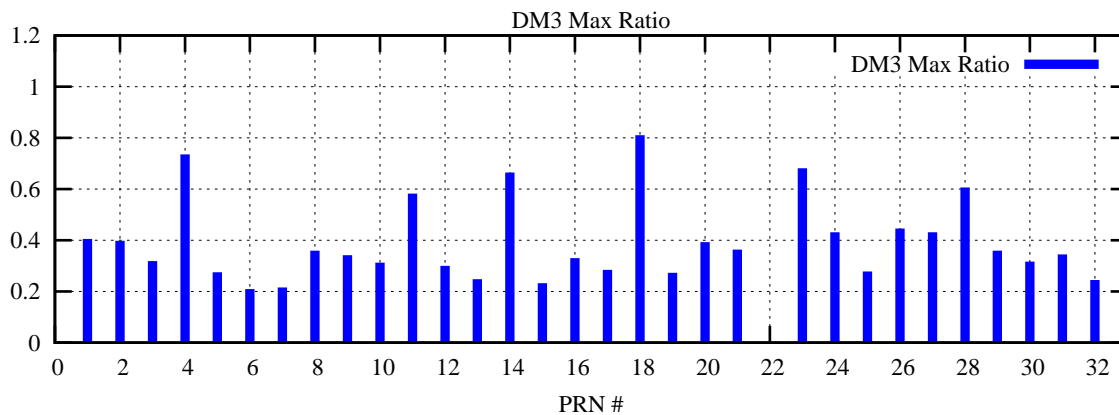

Ratio (PRN Bias/Threshold)

GpsWeek 2255 Day 6

Skinny (Type 0): PRN 8 22
Broad (Type 2): PRN 7 15 17 21 24