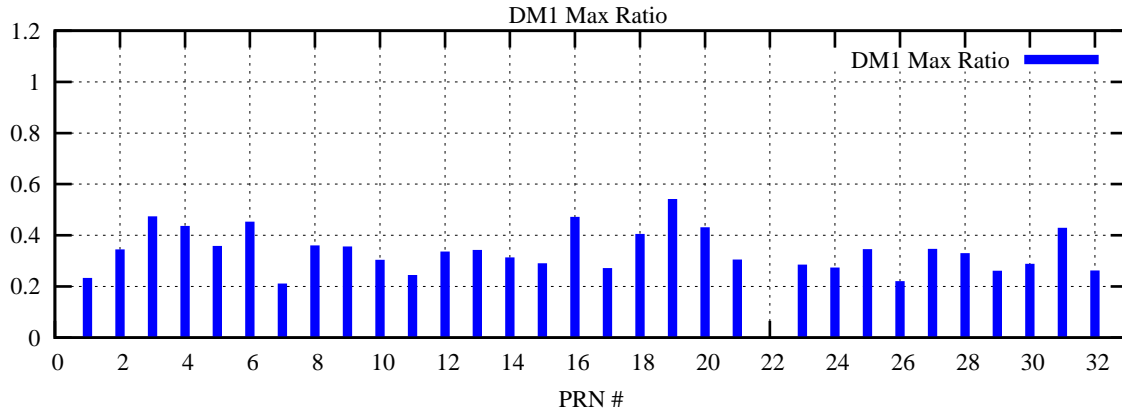

Ratio (PRN Bias/Threshold)

GpsWeek 2256 Day 0

Skinny (Type 0): PRN 8 22
Broad (Type 2): PRN 7 15 17 21 24