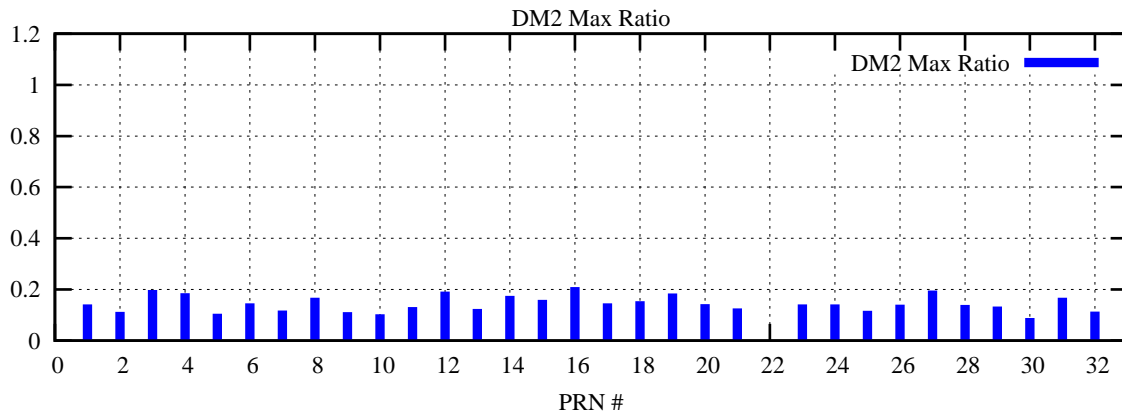

Ratio (PRN Bias/Threshold)

GpsWeek 2256 Day 0

Skinny (Type 0): PRN 8 22
Broad (Type 2): PRN 7 15 17 21 24