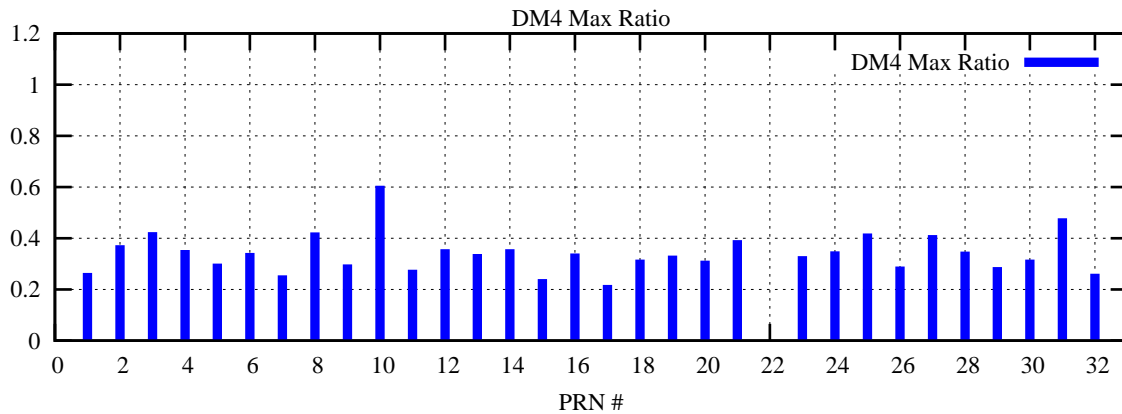

Ratio (PRN Bias/Threshold)

GpsWeek 2256 Day 0

Skinny (Type 0): PRN 8 22
Broad (Type 2): PRN 7 15 17 21 24