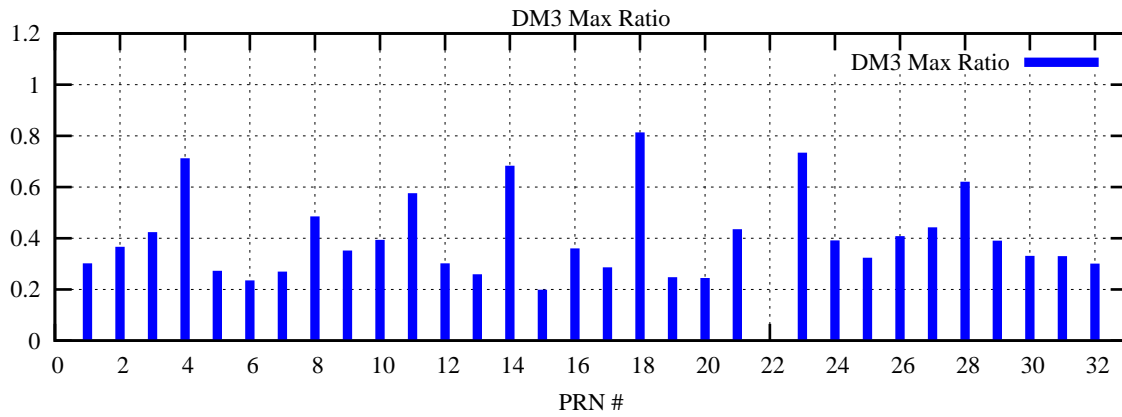

Ratio (PRN Bias/Threshold)

GpsWeek 2256 Day 0

Skinny (Type 0): PRN 8 22
Broad (Type 2): PRN 7 15 17 21 24