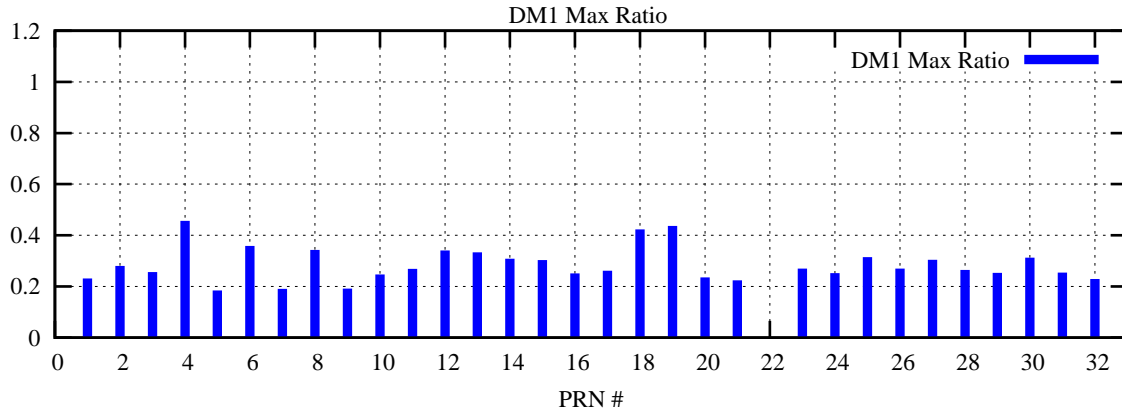

Ratio (PRN Bias/Threshold)

GpsWeek 2257 Day 0

Skinny (Type 0): PRN 8 22  
Broad (Type 2): PRN 7 15 17 21 24