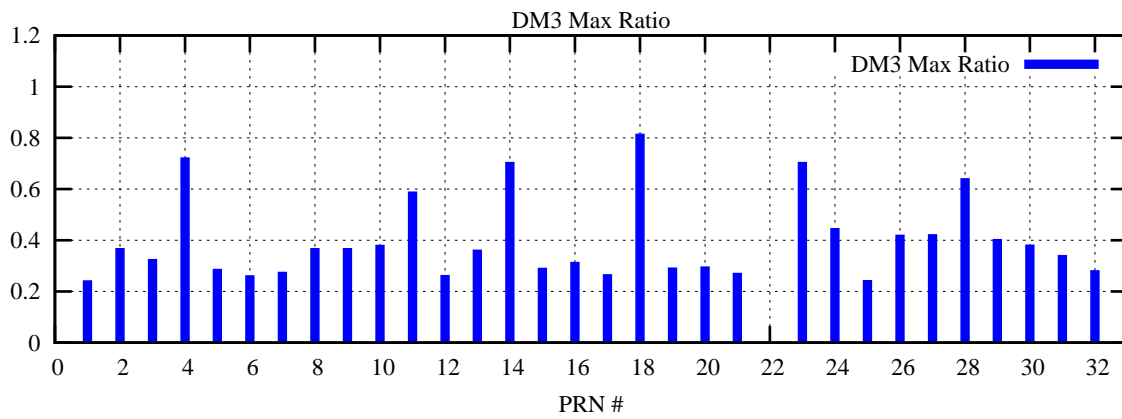

Ratio (PRN Bias/Threshold)

GpsWeek 2257 Day 0

Skinny (Type 0): PRN 8 22  
Broad (Type 2): PRN 7 15 17 21 24