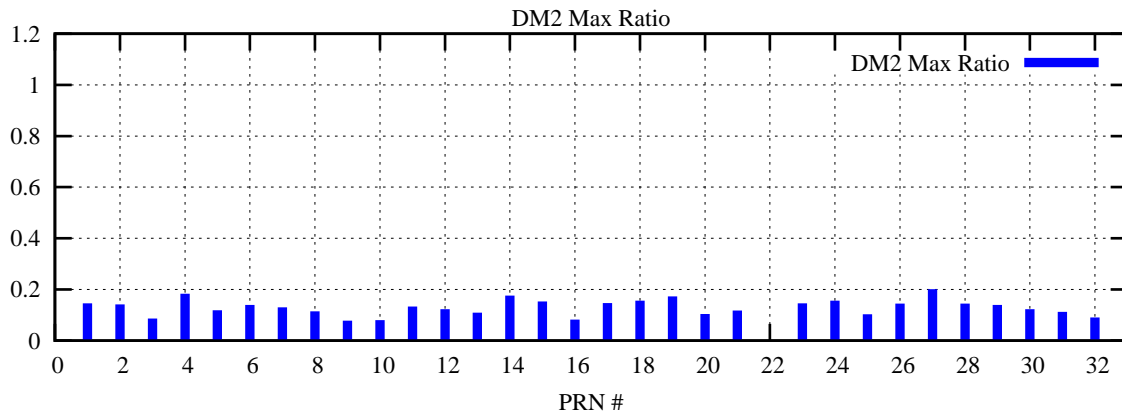

Ratio (PRN Bias/Threshold)

GpsWeek 2257 Day 0

Skinny (Type 0): PRN 8 22  
Broad (Type 2): PRN 7 15 17 21 24