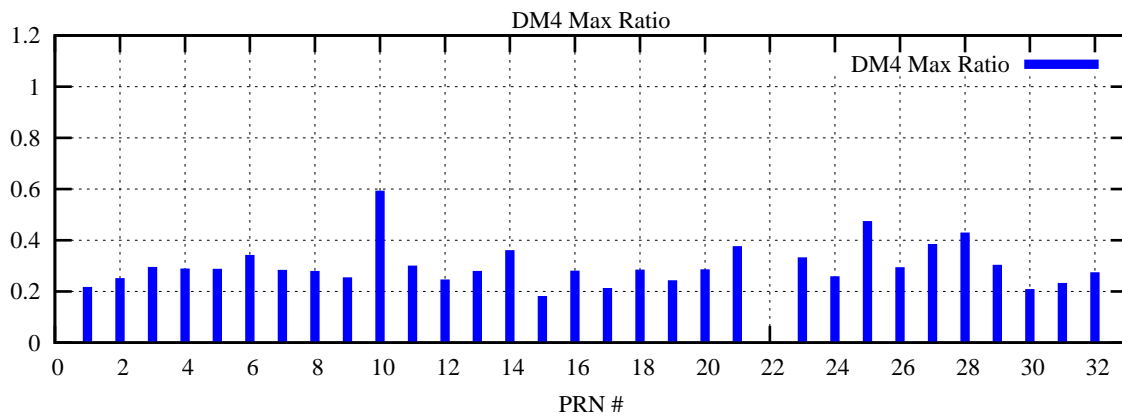

Ratio (PRN Bias/Threshold)

GpsWeek 2257 Day 0

Skinny (Type 0): PRN 8 22  
Broad (Type 2): PRN 7 15 17 21 24