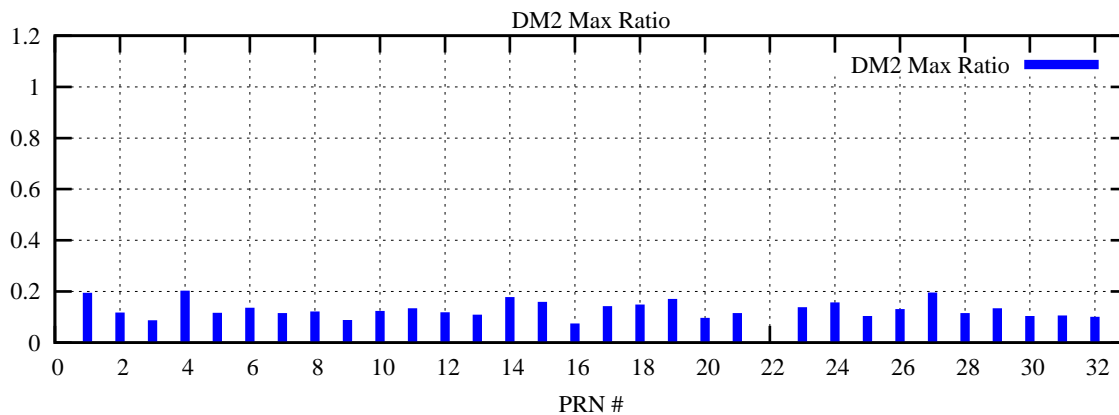

Ratio (PRN Bias/Threshold)

GpsWeek 2257 Day 3

Skinny (Type 0): PRN 8 22
Broad (Type 2): PRN 7 15 17 21 24