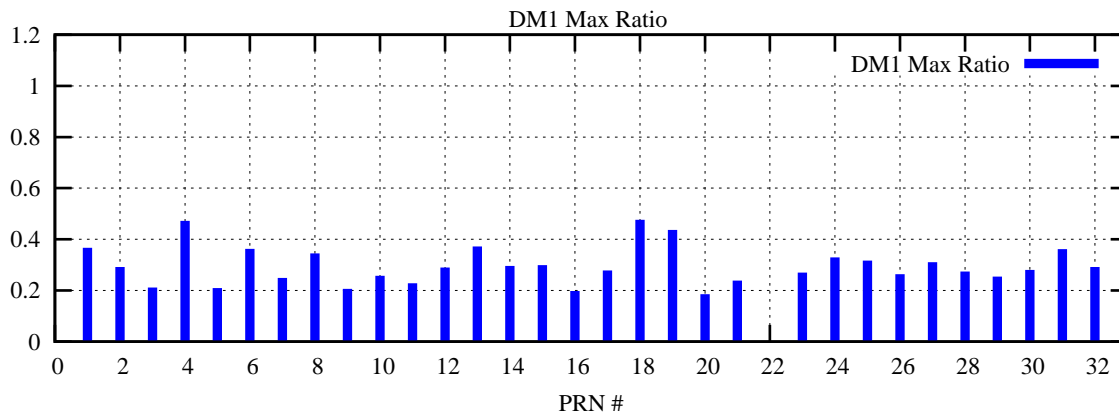

Ratio (PRN Bias/Threshold)

GpsWeek 2257 Day 3

Skinny (Type 0): PRN 8 22
Broad (Type 2): PRN 7 15 17 21 24