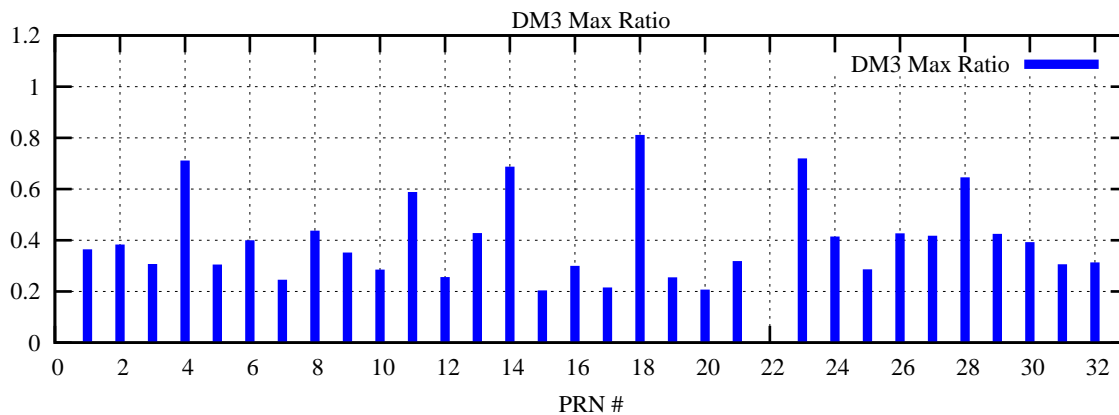

Ratio (PRN Bias/Threshold)

GpsWeek 2257 Day 3

Skinny (Type 0): PRN 8 22
Broad (Type 2): PRN 7 15 17 21 24