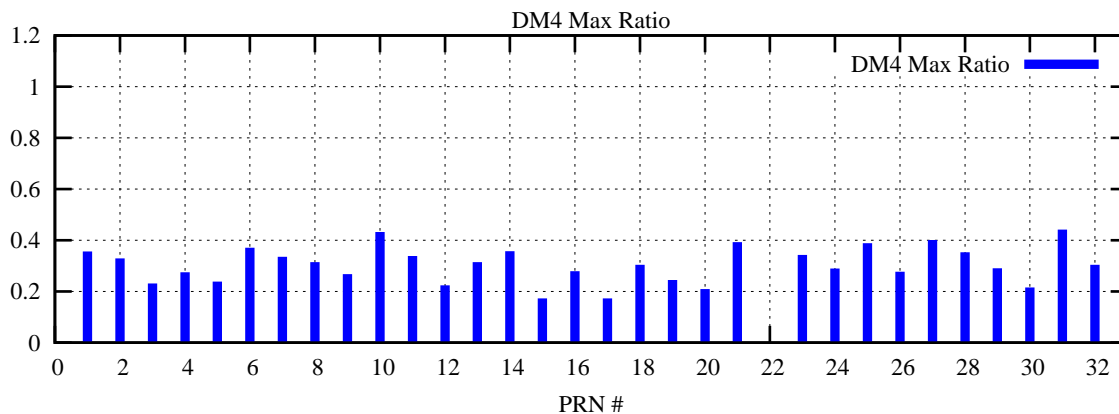

Ratio (PRN Bias/Threshold)

GpsWeek 2257 Day 3

Skinny (Type 0): PRN 8 22
Broad (Type 2): PRN 7 15 17 21 24