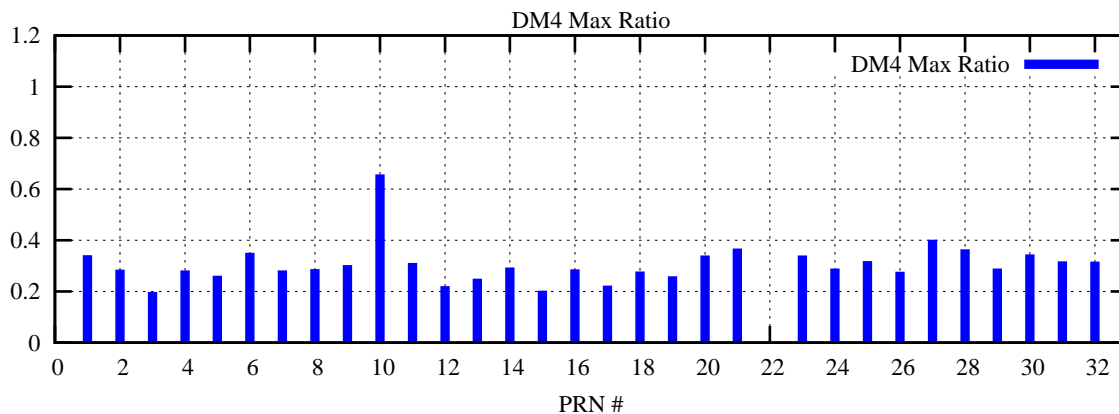

Ratio (PRN Bias/Threshold)

GpsWeek 2257 Day 4

Skinny (Type 0): PRN 8 22
Broad (Type 2): PRN 7 15 17 21 24