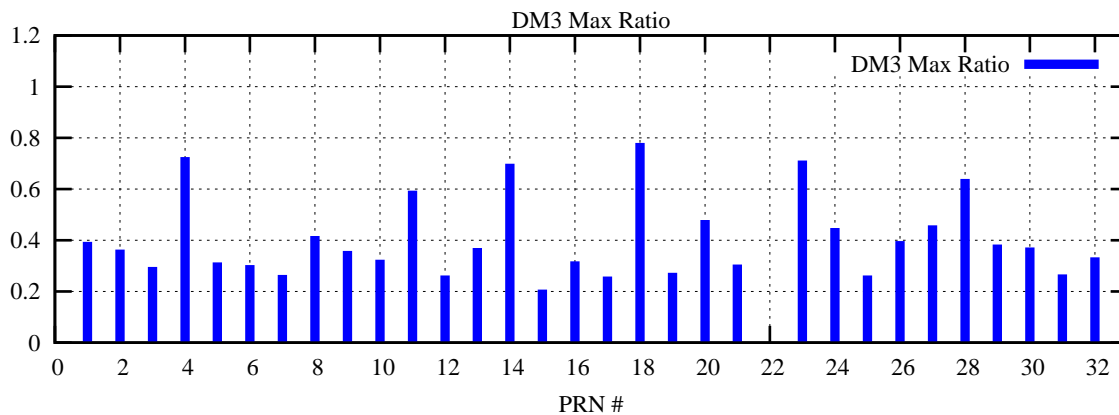

Ratio (PRN Bias/Threshold)

GpsWeek 2257 Day 4

Skinny (Type 0): PRN 8 22
Broad (Type 2): PRN 7 15 17 21 24