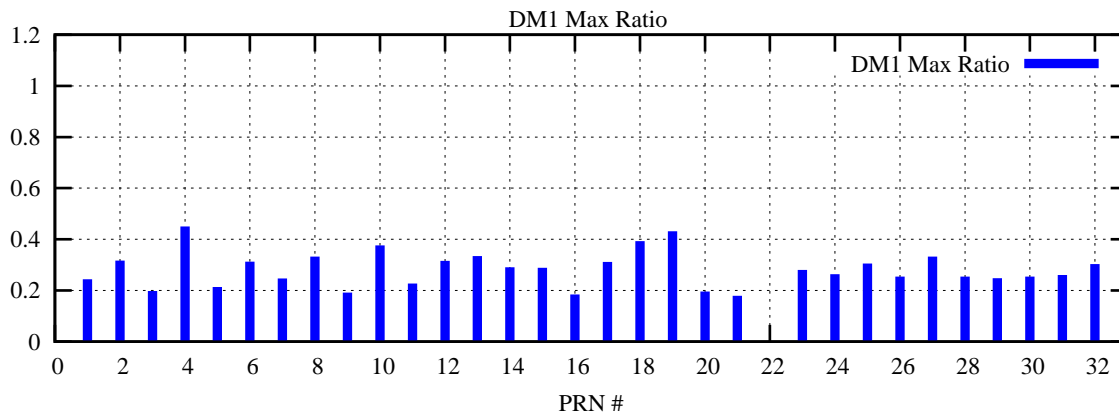

Ratio (PRN Bias/Threshold)

GpsWeek 2257 Day 4

Skinny (Type 0): PRN 8 22
Broad (Type 2): PRN 7 15 17 21 24