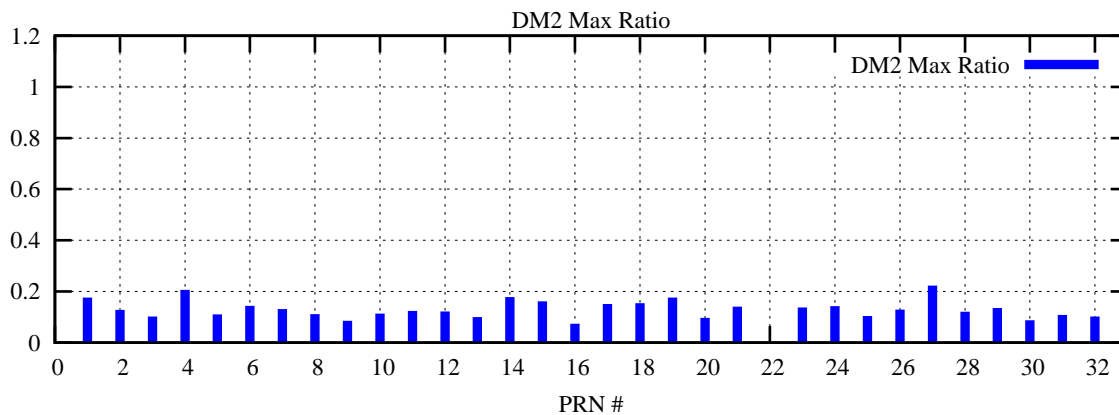

Ratio (PRN Bias/Threshold)

GpsWeek 2257 Day 4

Skinny (Type 0): PRN 8 22
Broad (Type 2): PRN 7 15 17 21 24