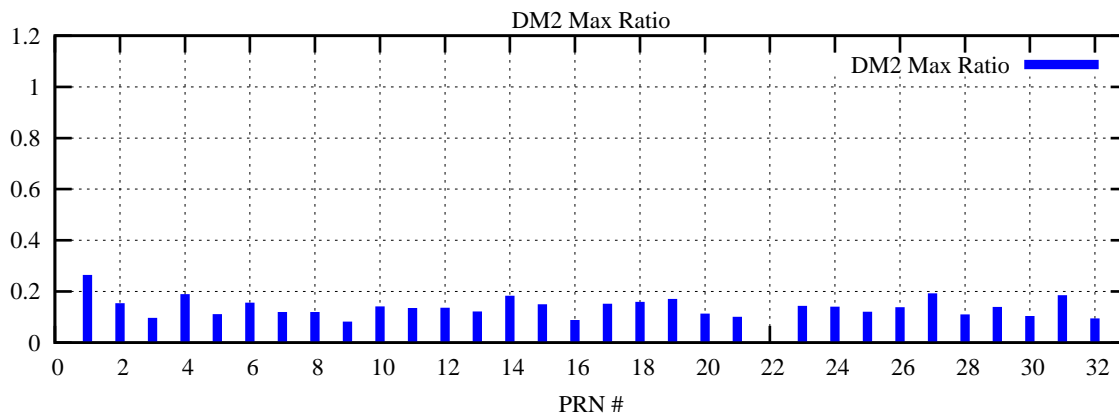

Ratio (PRN Bias/Threshold)

GpsWeek 2257 Day 6

Skinny (Type 0): PRN 8 22  
Broad (Type 2): PRN 7 15 17 21 24