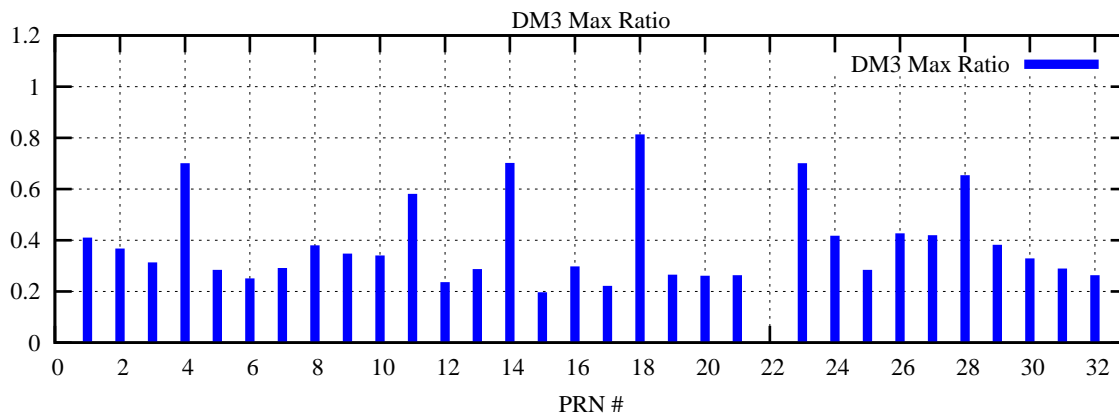

Ratio (PRN Bias/Threshold)

GpsWeek 2257 Day 6

Skinny (Type 0): PRN 8 22  
Broad (Type 2): PRN 7 15 17 21 24