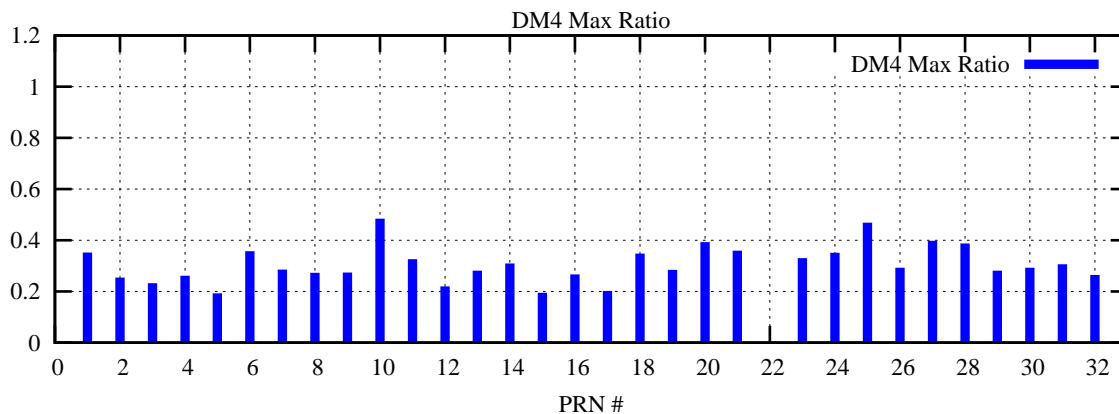

Ratio (PRN Bias/Threshold)

GpsWeek 2257 Day 6

Skinny (Type 0): PRN 8 22  
Broad (Type 2): PRN 7 15 17 21 24