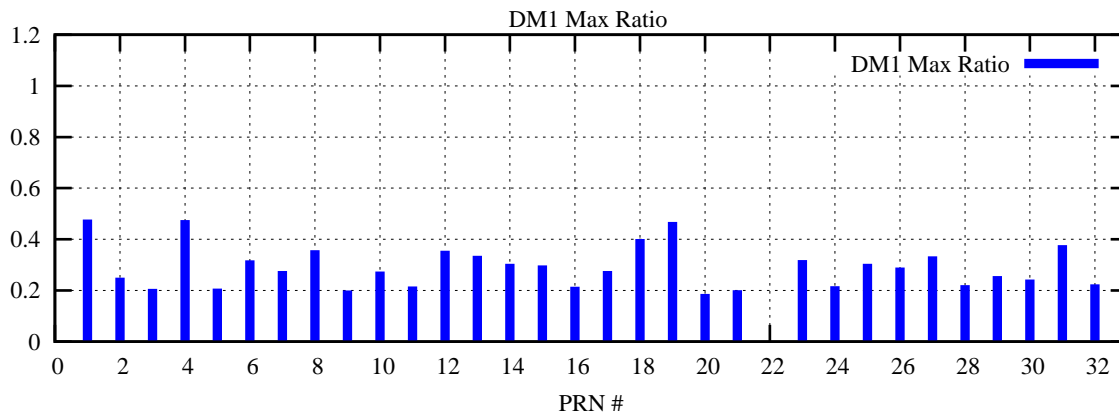

Ratio (PRN Bias/Threshold)

GpsWeek 2257 Day 6

Skinny (Type 0): PRN 8 22  
Broad (Type 2): PRN 7 15 17 21 24