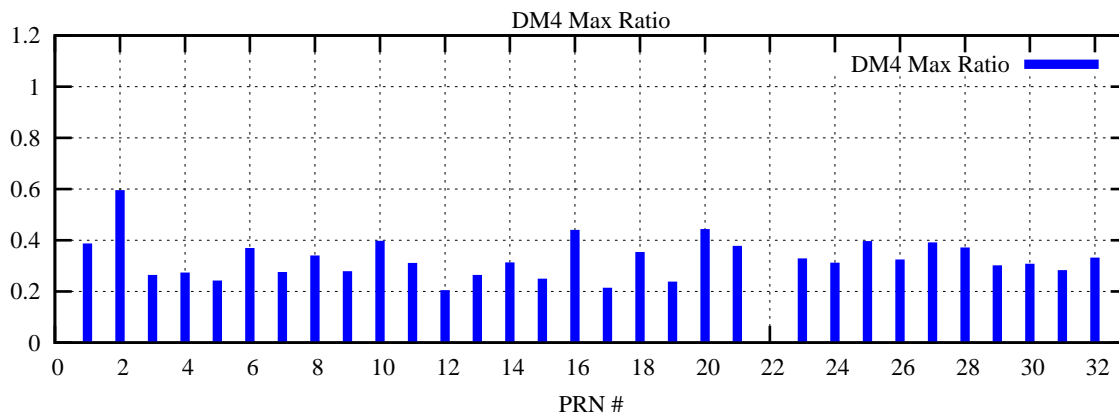

Ratio (PRN Bias/Threshold)

GpsWeek 2258 Day 0

Skinny (Type 0): PRN 8 22  
Broad (Type 2): PRN 7 15 17 21 24