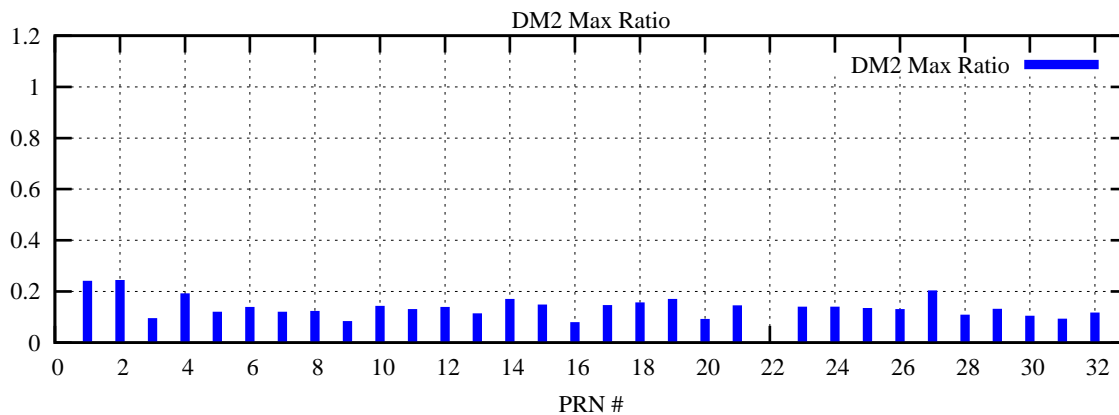

Ratio (PRN Bias/Threshold)

GpsWeek 2258 Day 0

Skinny (Type 0): PRN 8 22  
Broad (Type 2): PRN 7 15 17 21 24