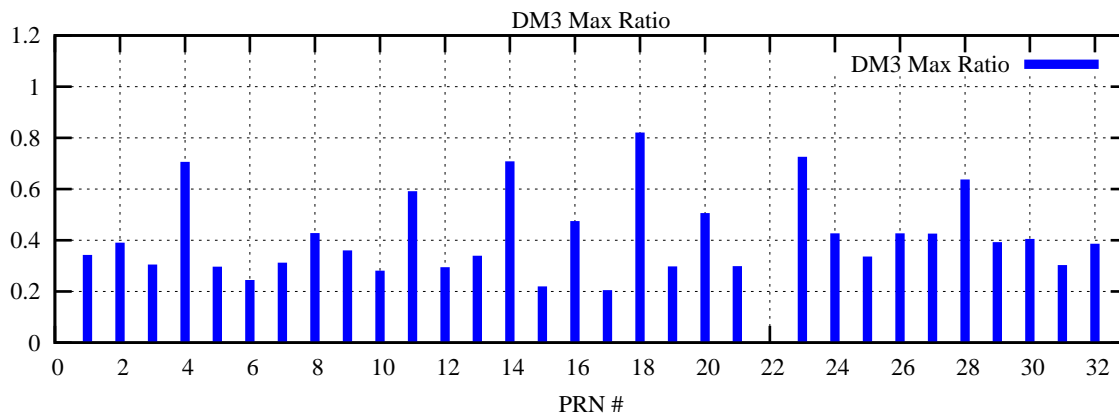

Ratio (PRN Bias/Threshold)

GpsWeek 2258 Day 0

Skinny (Type 0): PRN 8 22  
Broad (Type 2): PRN 7 15 17 21 24