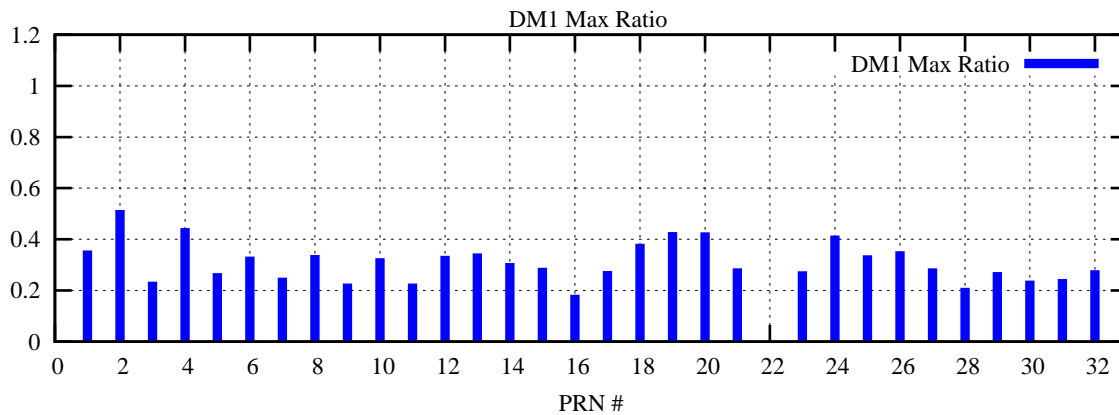

Ratio (PRN Bias/Threshold)

GpsWeek 2258 Day 0

Skinny (Type 0): PRN 8 22  
Broad (Type 2): PRN 7 15 17 21 24