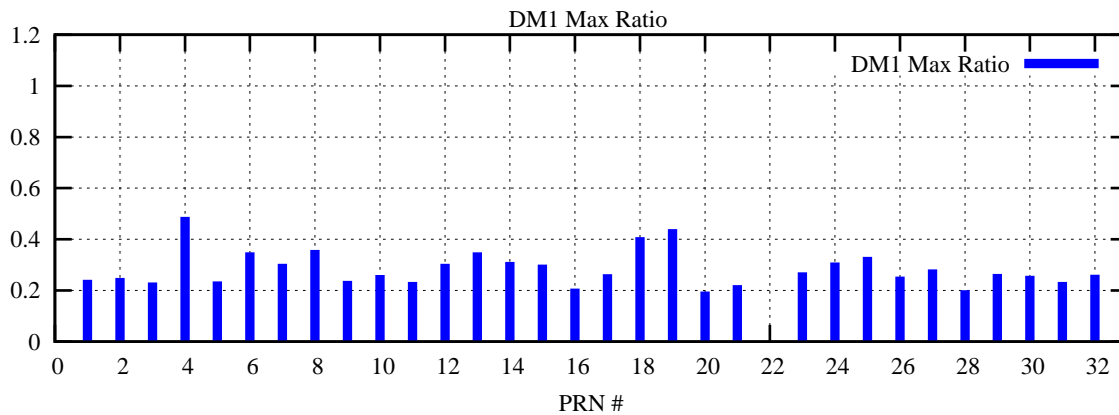

Ratio (PRN Bias/Threshold)

GpsWeek 2258 Day 2

Skinny (Type 0): PRN 8 22
Broad (Type 2): PRN 7 15 17 21 24