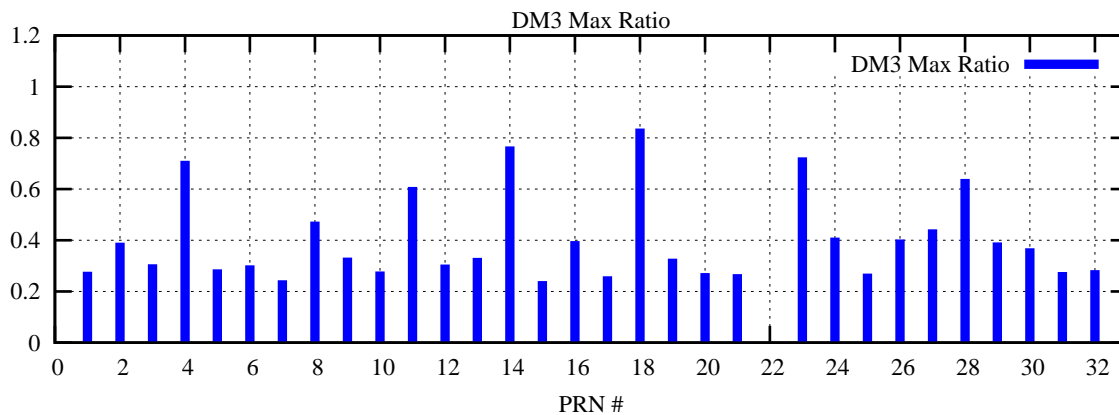

Ratio (PRN Bias/Threshold)

GpsWeek 2258 Day 2

Skinny (Type 0): PRN 8 22
Broad (Type 2): PRN 7 15 17 21 24