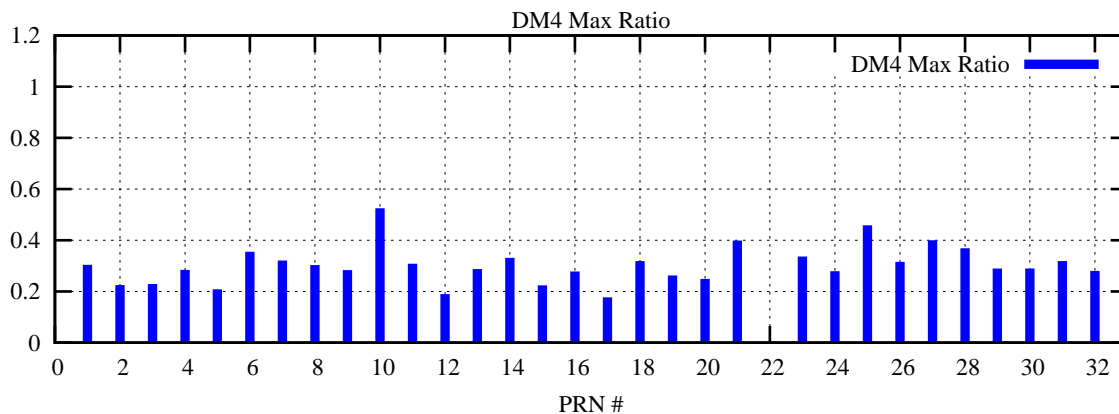

Ratio (PRN Bias/Threshold)

GpsWeek 2258 Day 2

Skinny (Type 0): PRN 8 22
Broad (Type 2): PRN 7 15 17 21 24