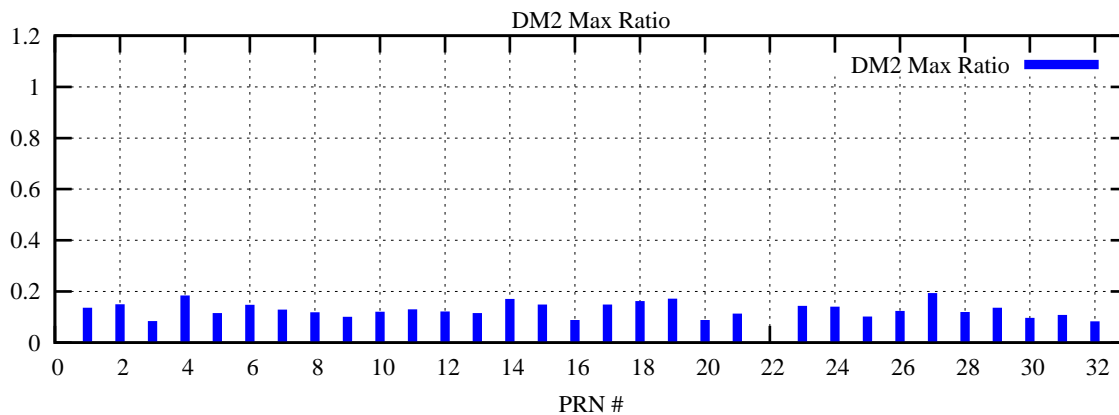

Ratio (PRN Bias/Threshold)

GpsWeek 2258 Day 2

Skinny (Type 0): PRN 8 22
Broad (Type 2): PRN 7 15 17 21 24