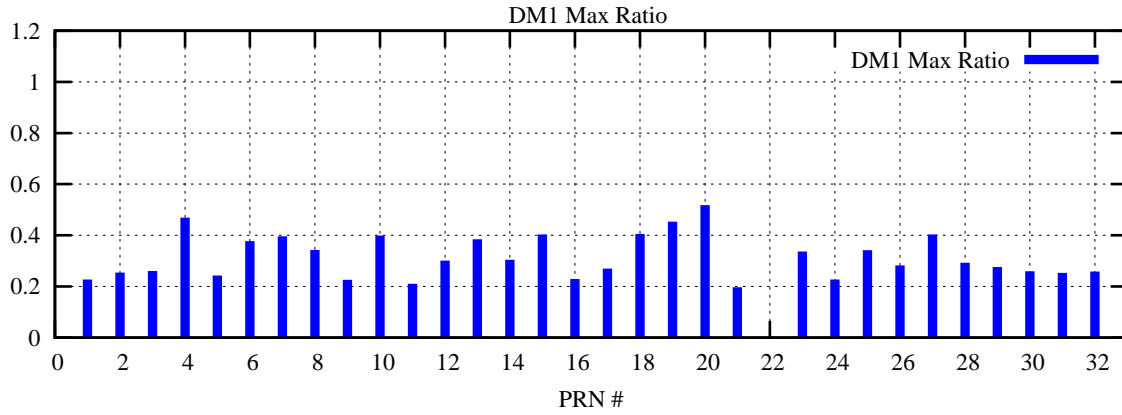

Ratio (PRN Bias/Threshold)

GpsWeek 2258 Day 3

Skinny (Type 0): PRN 8 22  
Broad (Type 2): PRN 7 15 17 21 24