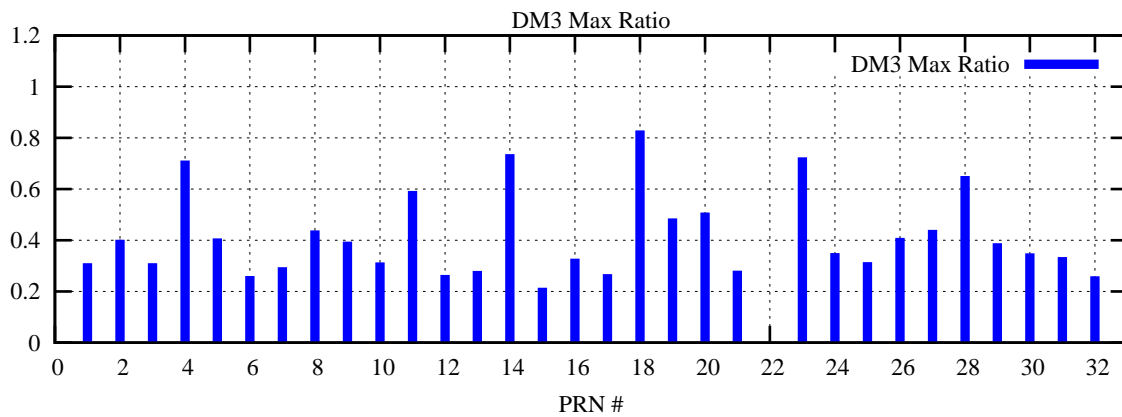

Ratio (PRN Bias/Threshold)

GpsWeek 2258 Day 3

Skinny (Type 0): PRN 8 22  
Broad (Type 2): PRN 7 15 17 21 24