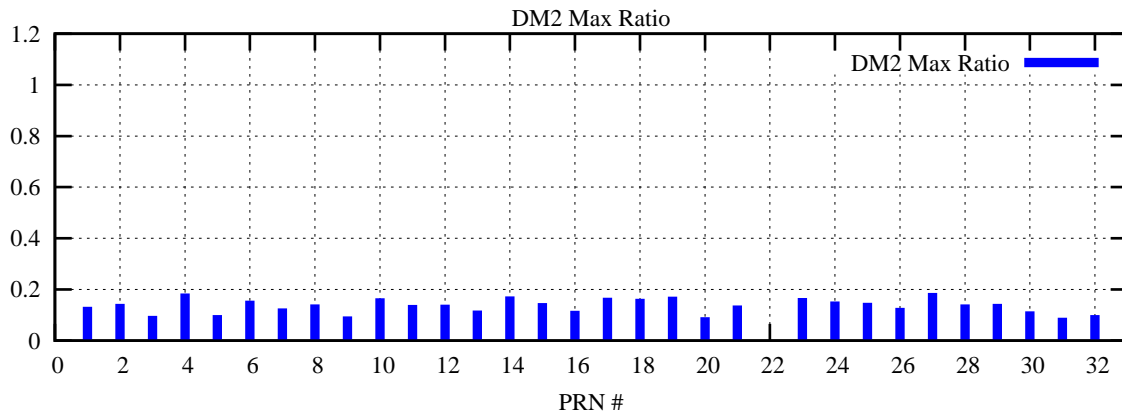

Ratio (PRN Bias/Threshold)

GpsWeek 2258 Day 3

Skinny (Type 0): PRN 8 22  
Broad (Type 2): PRN 7 15 17 21 24