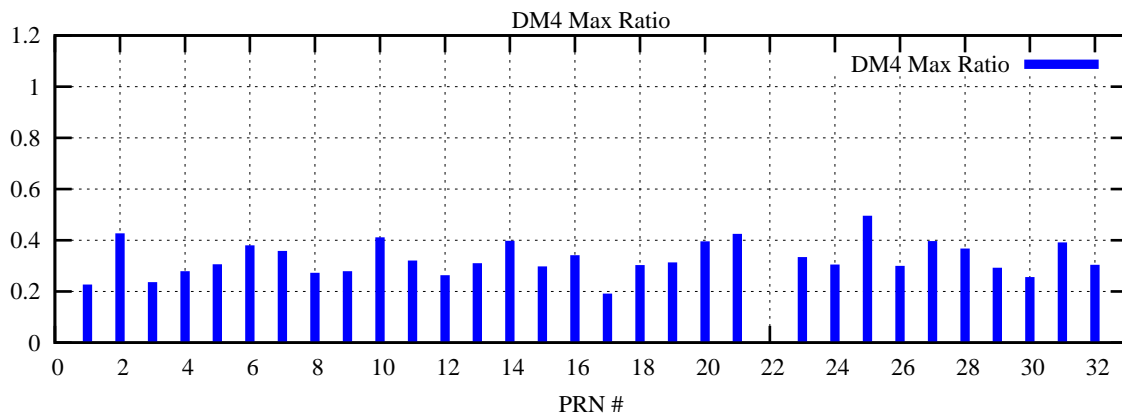

Ratio (PRN Bias/Threshold)

GpsWeek 2258 Day 3

Skinny (Type 0): PRN 8 22  
Broad (Type 2): PRN 7 15 17 21 24