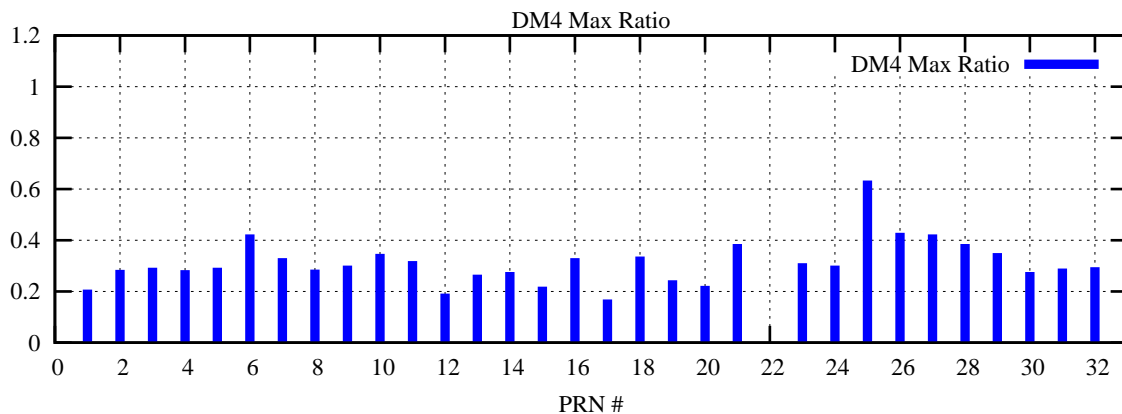

Ratio (PRN Bias/Threshold)

GpsWeek 2258 Day 4

Skinny (Type 0): PRN 8 22  
Broad (Type 2): PRN 7 15 17 21 24