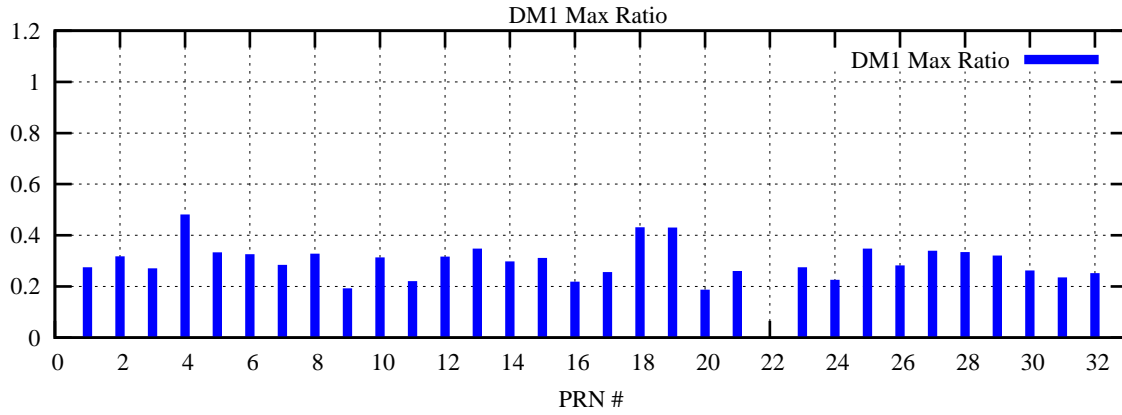

Ratio (PRN Bias/Threshold)

GpsWeek 2258 Day 4

Skinny (Type 0): PRN 8 22  
Broad (Type 2): PRN 7 15 17 21 24