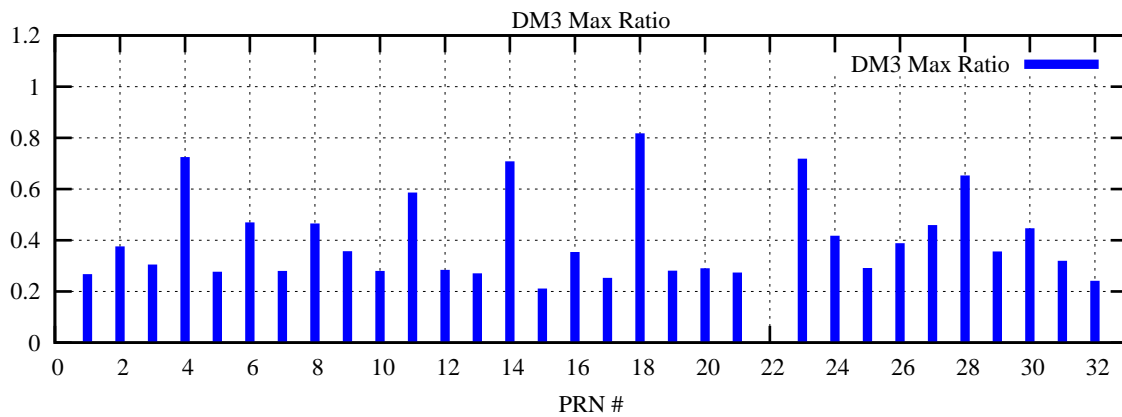

Ratio (PRN Bias/Threshold)

GpsWeek 2258 Day 4

Skinny (Type 0): PRN 8 22  
Broad (Type 2): PRN 7 15 17 21 24