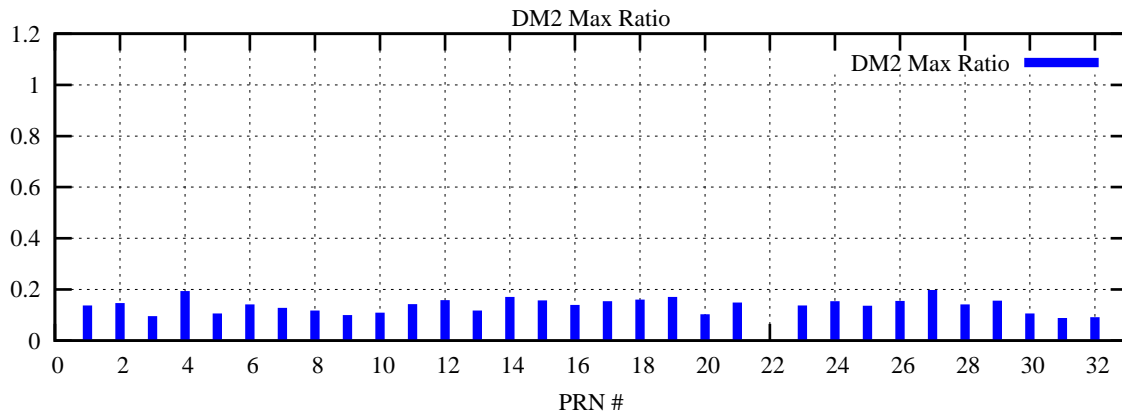

Ratio (PRN Bias/Threshold)

GpsWeek 2258 Day 4

Skinny (Type 0): PRN 8 22  
Broad (Type 2): PRN 7 15 17 21 24