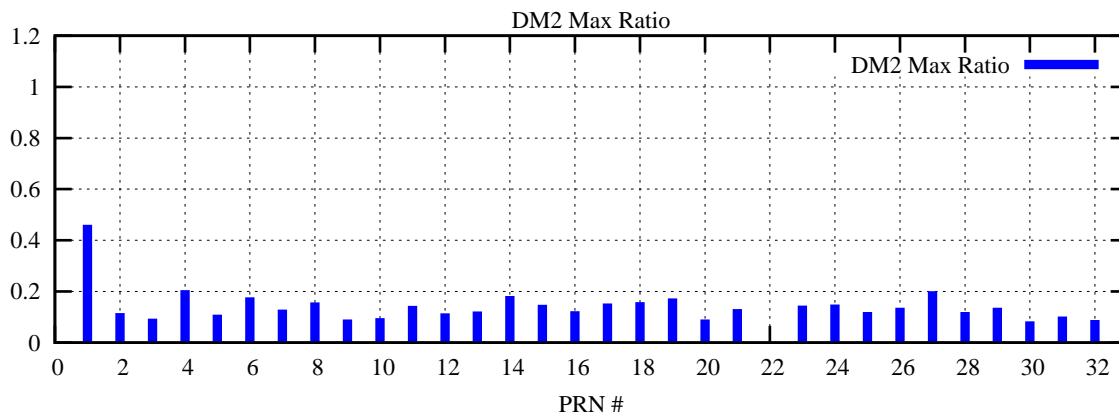

Ratio (PRN Bias/Threshold)

GpsWeek 2258 Day 6

Skinny (Type 0): PRN 8 22
Broad (Type 2): PRN 7 15 17 21 24