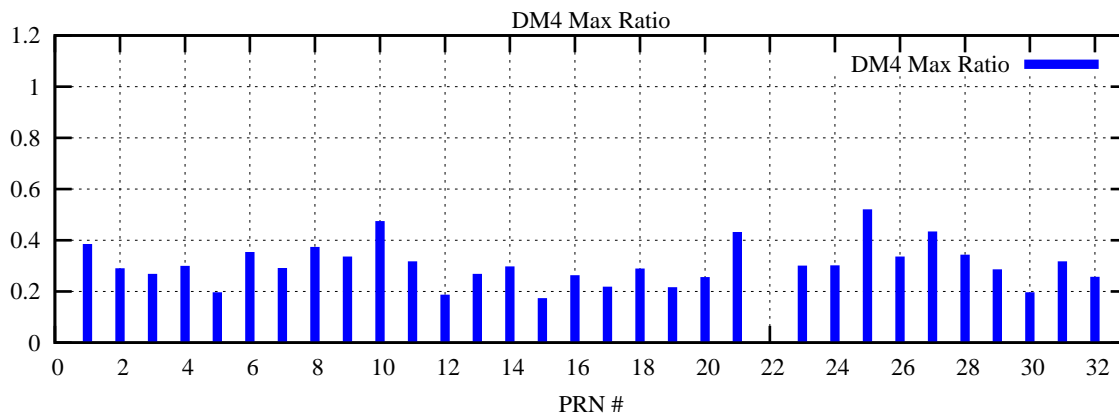

Ratio (PRN Bias/Threshold)

GpsWeek 2258 Day 6

Skinny (Type 0): PRN 8 22
Broad (Type 2): PRN 7 15 17 21 24