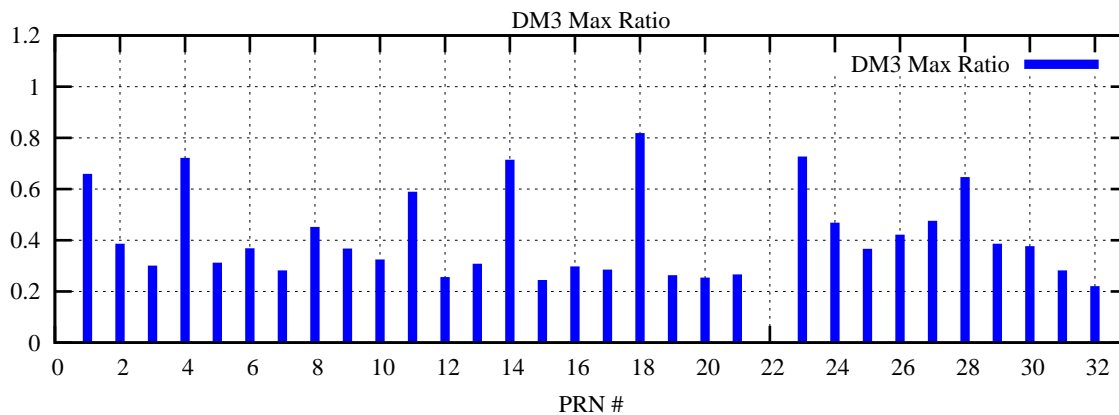

Ratio (PRN Bias/Threshold)

GpsWeek 2258 Day 6

Skinny (Type 0): PRN 8 22
Broad (Type 2): PRN 7 15 17 21 24