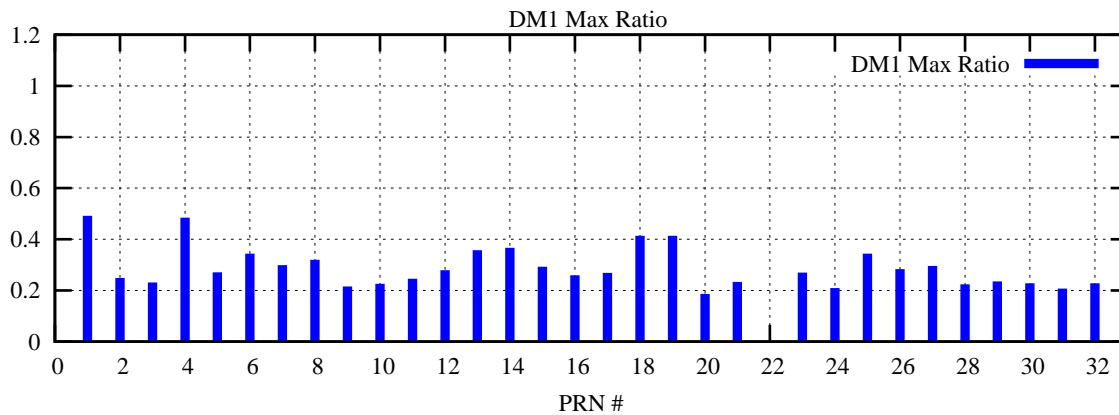

Ratio (PRN Bias/Threshold)

GpsWeek 2258 Day 6

Skinny (Type 0): PRN 8 22
Broad (Type 2): PRN 7 15 17 21 24