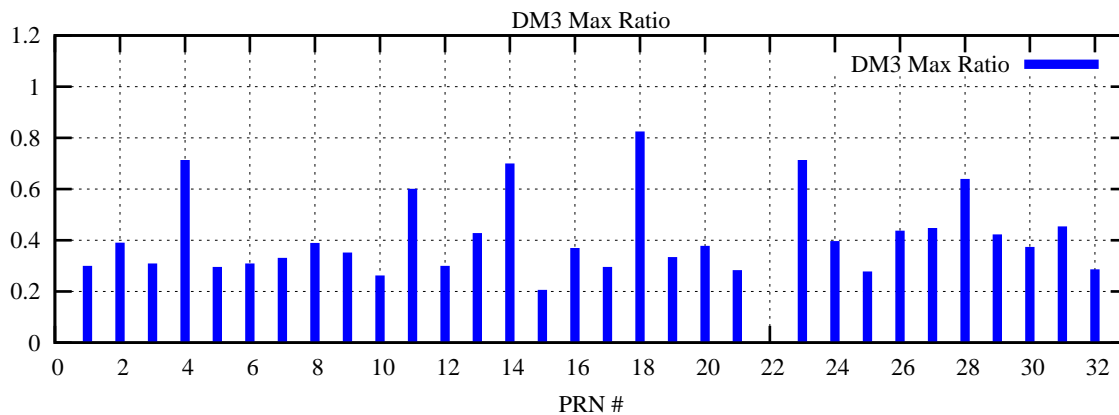

Ratio (PRN Bias/Threshold)

GpsWeek 2259 Day 0

Skinny (Type 0): PRN 8 22  
Broad (Type 2): PRN 7 15 17 21 24