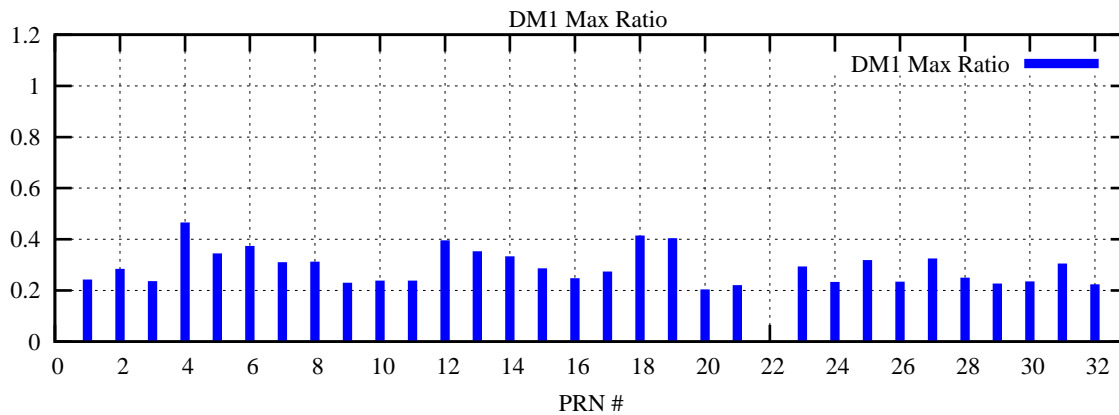

Ratio (PRN Bias/Threshold)

GpsWeek 2259 Day 0

Skinny (Type 0): PRN 8 22  
Broad (Type 2): PRN 7 15 17 21 24