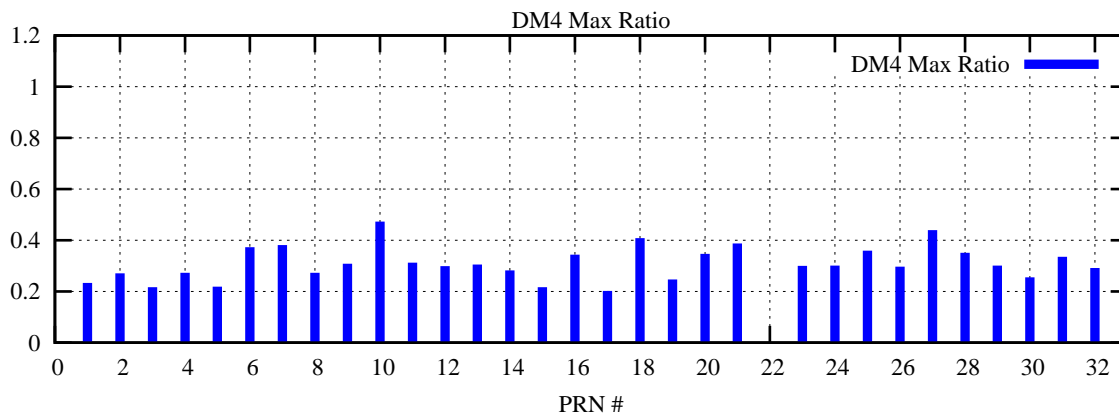

Ratio (PRN Bias/Threshold)

GpsWeek 2259 Day 0

Skinny (Type 0): PRN 8 22  
Broad (Type 2): PRN 7 15 17 21 24