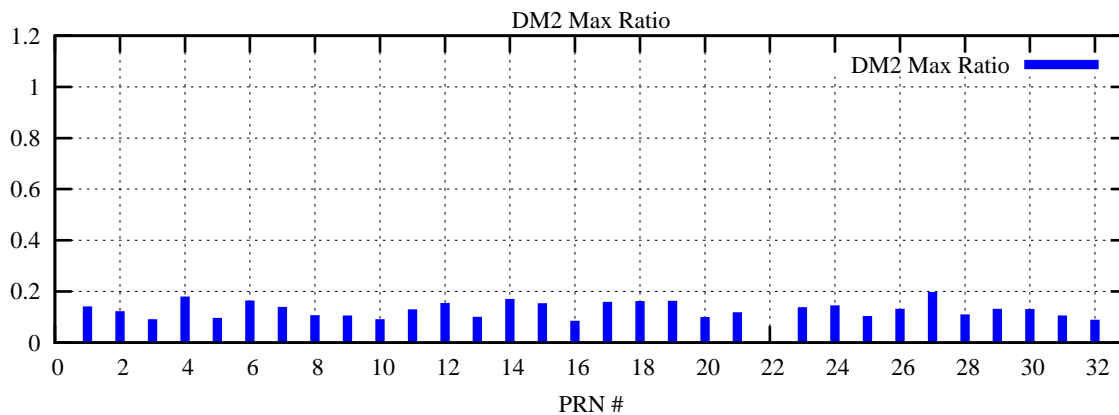

Ratio (PRN Bias/Threshold)

GpsWeek 2259 Day 0

Skinny (Type 0): PRN 8 22  
Broad (Type 2): PRN 7 15 17 21 24