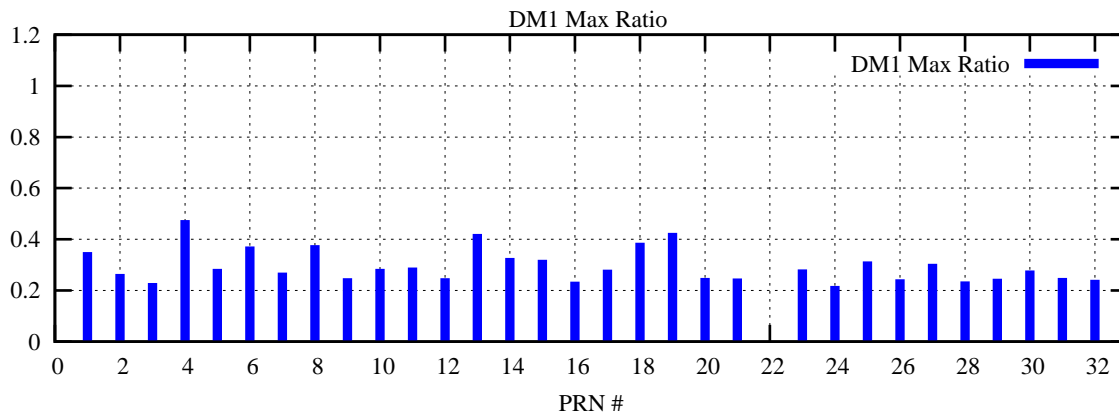

Ratio (PRN Bias/Threshold)

GpsWeek 2260 Day 0

Skinny (Type 0): PRN 8 22  
Broad (Type 2): PRN 7 15 17 21 24