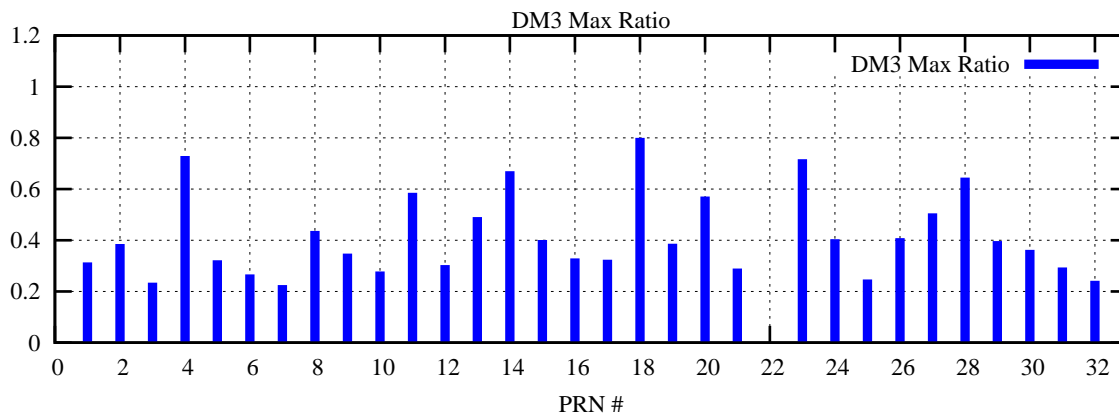

Ratio (PRN Bias/Threshold)

GpsWeek 2260 Day 0

Skinny (Type 0): PRN 8 22  
Broad (Type 2): PRN 7 15 17 21 24