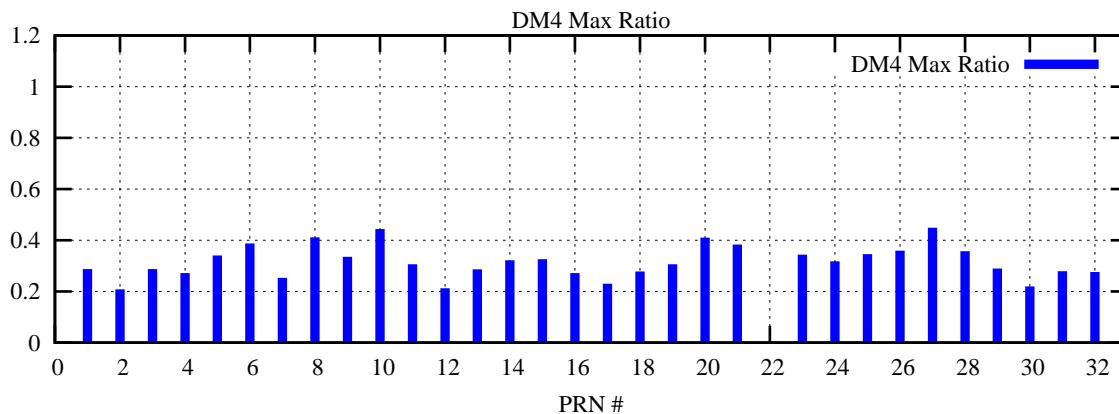

Ratio (PRN Bias/Threshold)

GpsWeek 2260 Day 0

Skinny (Type 0): PRN 8 22  
Broad (Type 2): PRN 7 15 17 21 24