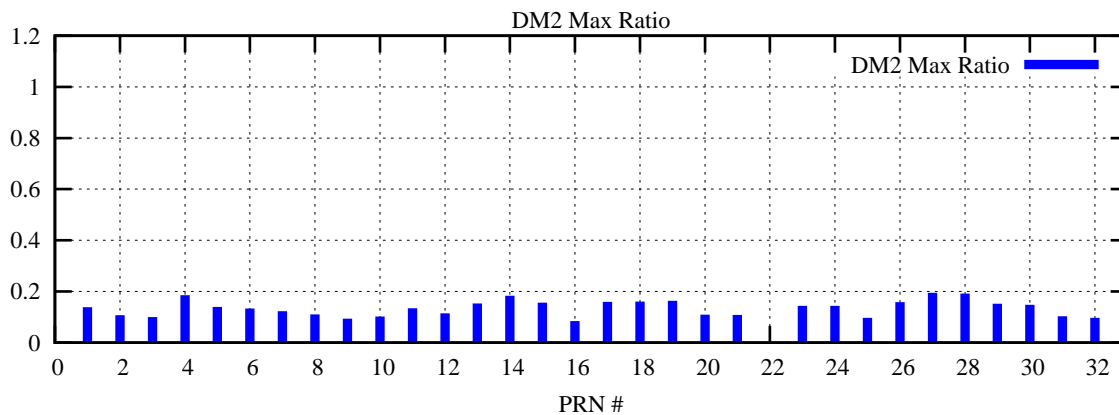

Ratio (PRN Bias/Threshold)

GpsWeek 2260 Day 0

Skinny (Type 0): PRN 8 22  
Broad (Type 2): PRN 7 15 17 21 24