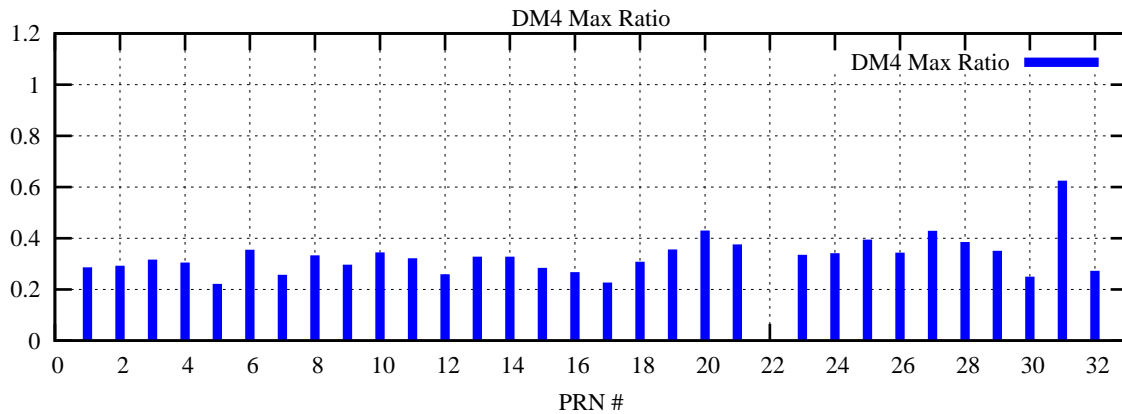

Ratio (PRN Bias/Threshold)

GpsWeek 2260 Day 6

Skinny (Type 0): PRN 8 22
Broad (Type 2): PRN 7 15 17 21 24