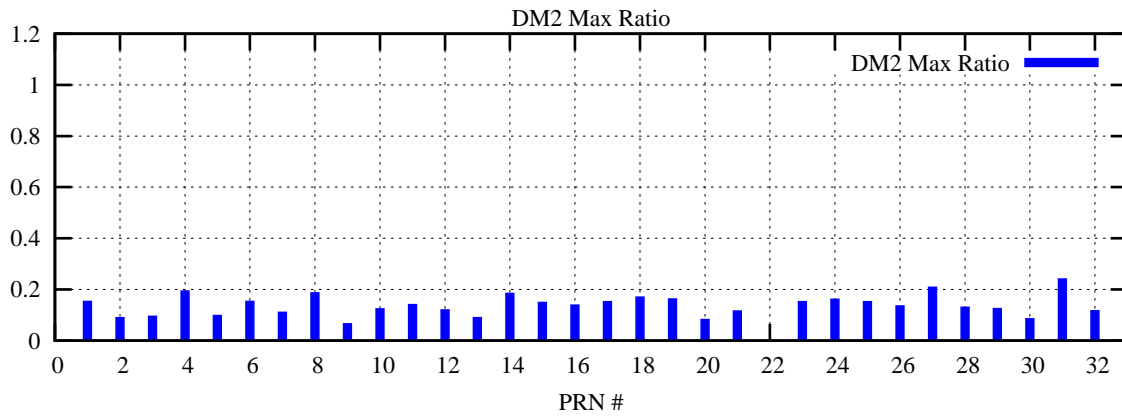

Ratio (PRN Bias/Threshold)

GpsWeek 2260 Day 6

Skinny (Type 0): PRN 8 22
Broad (Type 2): PRN 7 15 17 21 24