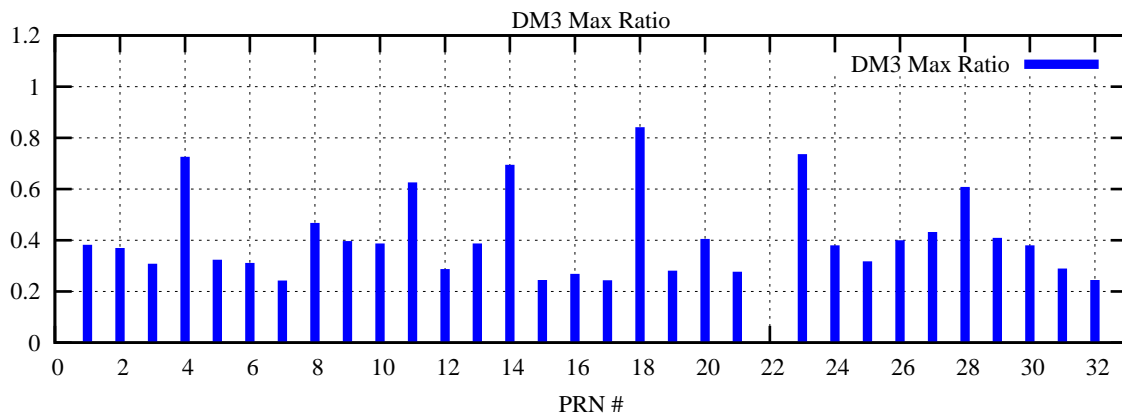

Ratio (PRN Bias/Threshold)

GpsWeek 2260 Day 6

Skinny (Type 0): PRN 8 22
Broad (Type 2): PRN 7 15 17 21 24