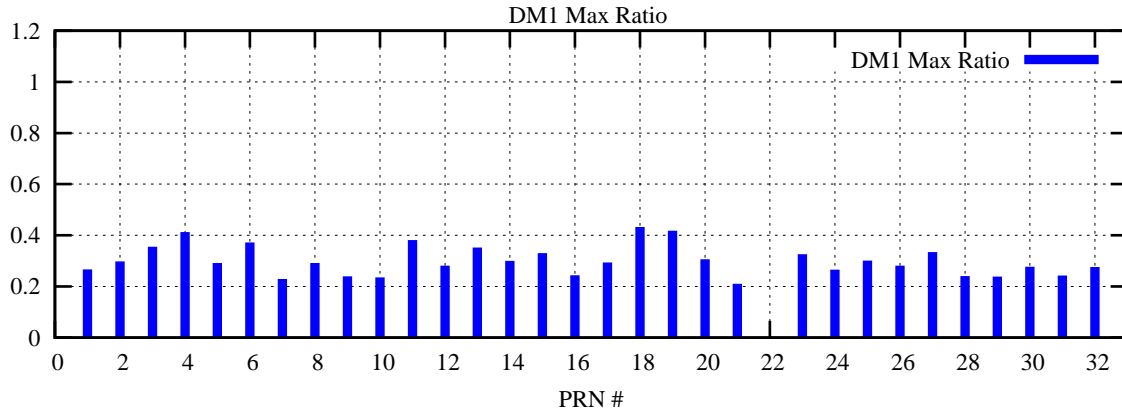

Ratio (PRN Bias/Threshold)

GpsWeek 2260 Day 6

Skinny (Type 0): PRN 8 22
Broad (Type 2): PRN 7 15 17 21 24