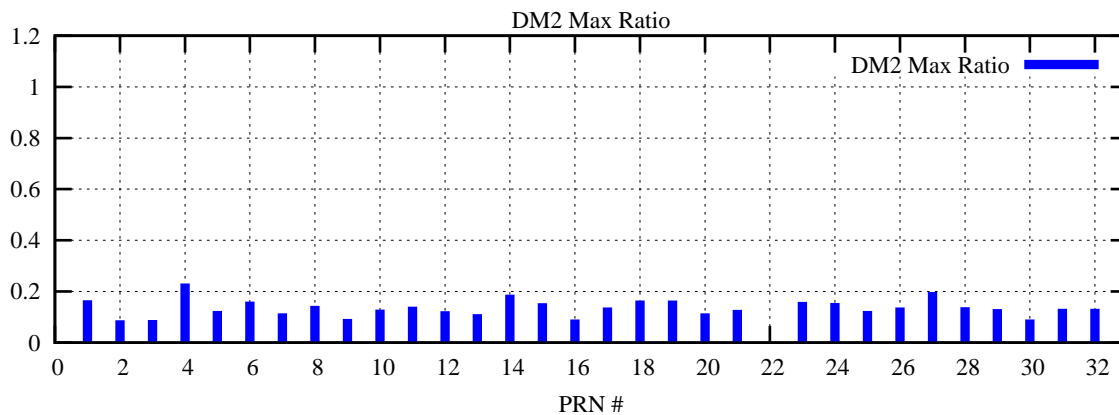

Ratio (PRN Bias/Threshold)

GpsWeek 2261 Day 0

Skinny (Type 0): PRN 8 22  
Broad (Type 2): PRN 7 15 17 21 24