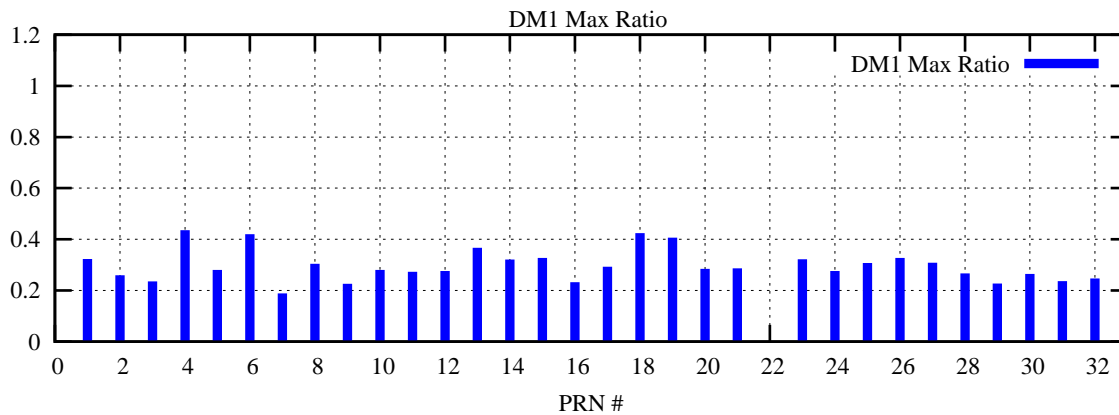

Ratio (PRN Bias/Threshold)

GpsWeek 2261 Day 0

Skinny (Type 0): PRN 8 22  
Broad (Type 2): PRN 7 15 17 21 24