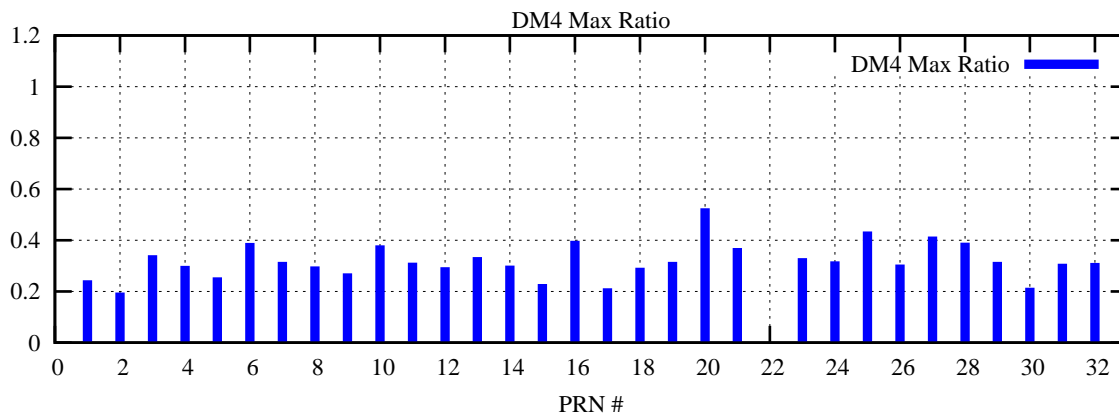

Ratio (PRN Bias/Threshold)

GpsWeek 2261 Day 0

Skinny (Type 0): PRN 8 22  
Broad (Type 2): PRN 7 15 17 21 24