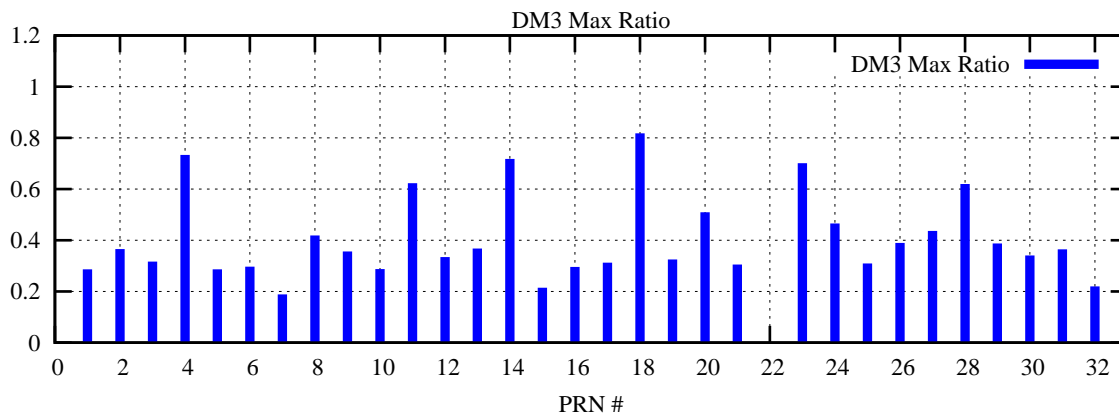

Ratio (PRN Bias/Threshold)

GpsWeek 2261 Day 0

Skinny (Type 0): PRN 8 22  
Broad (Type 2): PRN 7 15 17 21 24