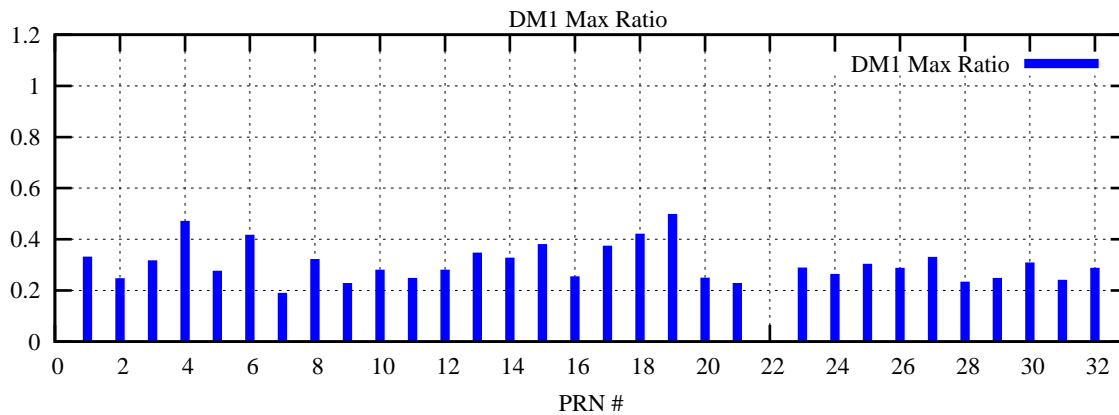

Ratio (PRN Bias/Threshold)

GpsWeek 2261 Day 6

Skinny (Type 0): PRN 8 22
Broad (Type 2): PRN 7 15 17 21 24