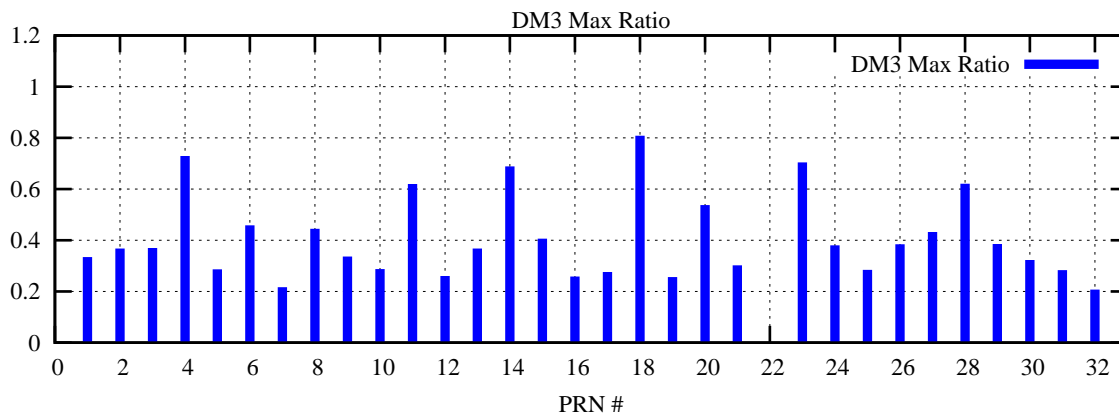

Ratio (PRN Bias/Threshold)

GpsWeek 2261 Day 6

Skinny (Type 0): PRN 8 22
Broad (Type 2): PRN 7 15 17 21 24