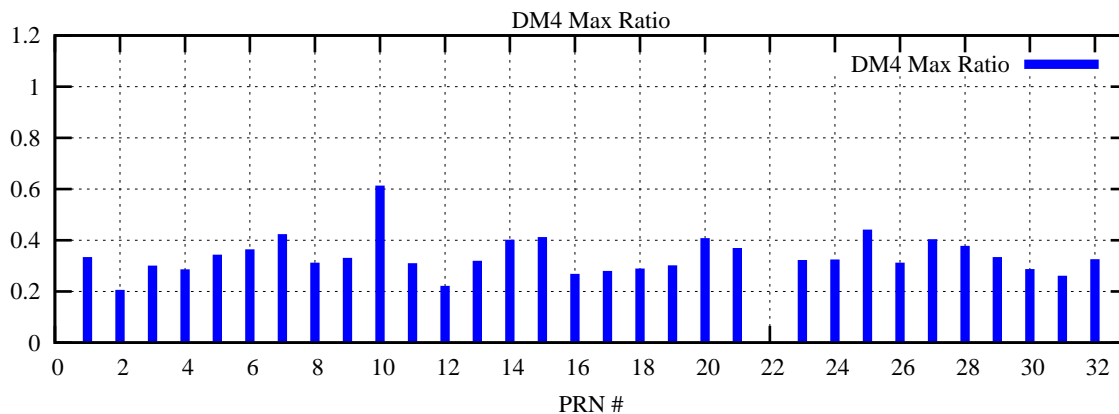

Ratio (PRN Bias/Threshold)

GpsWeek 2261 Day 6

Skinny (Type 0): PRN 8 22
Broad (Type 2): PRN 7 15 17 21 24