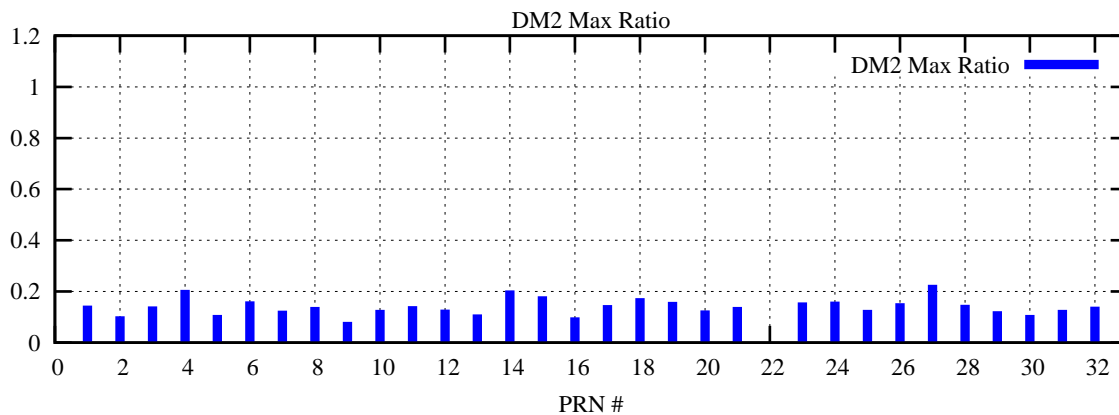

Ratio (PRN Bias/Threshold)

GpsWeek 2261 Day 6

Skinny (Type 0): PRN 8 22
Broad (Type 2): PRN 7 15 17 21 24