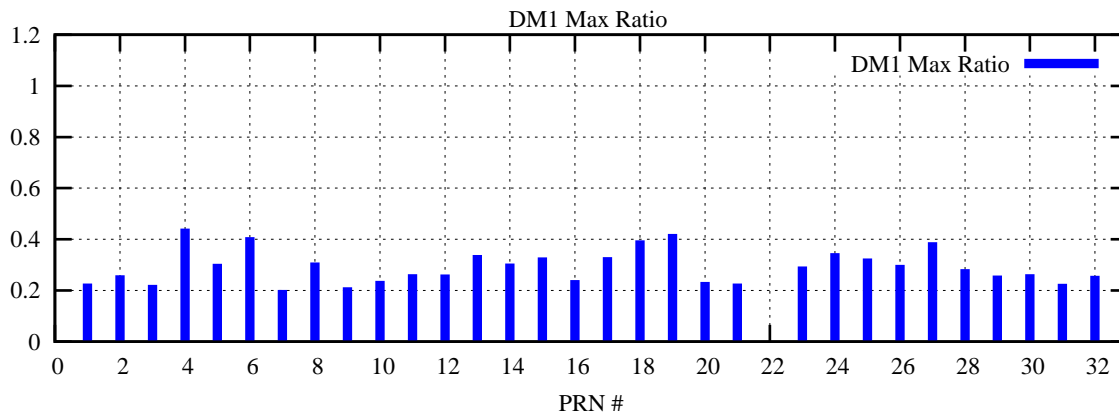

Ratio (PRN Bias/Threshold)

GpsWeek 2262 Day 0

Skinny (Type 0): PRN 8 22
Broad (Type 2): PRN 7 15 17 21 24