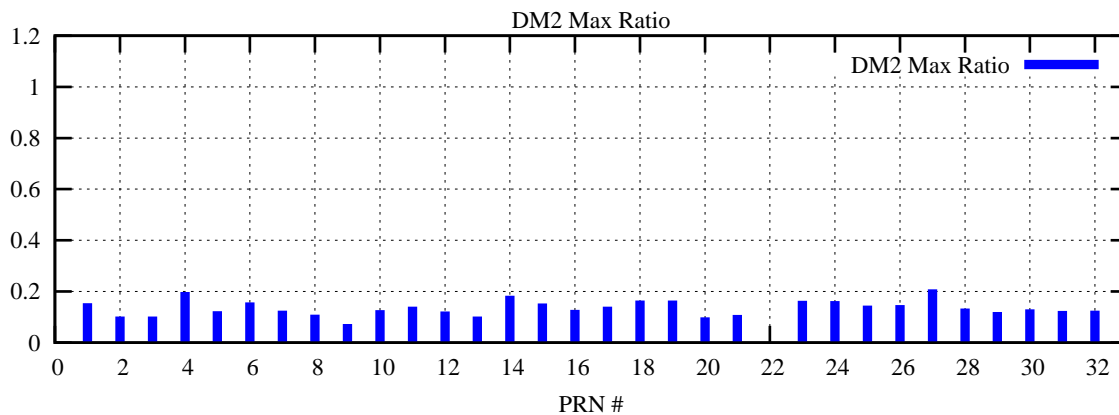

Ratio (PRN Bias/Threshold)

GpsWeek 2262 Day 0

Skinny (Type 0): PRN 8 22
Broad (Type 2): PRN 7 15 17 21 24