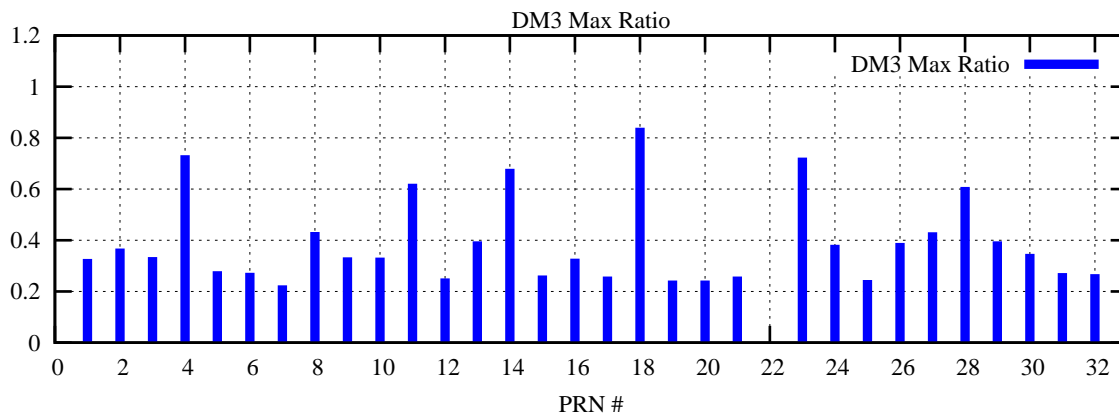

Ratio (PRN Bias/Threshold)

GpsWeek 2262 Day 0

Skinny (Type 0): PRN 8 22
Broad (Type 2): PRN 7 15 17 21 24