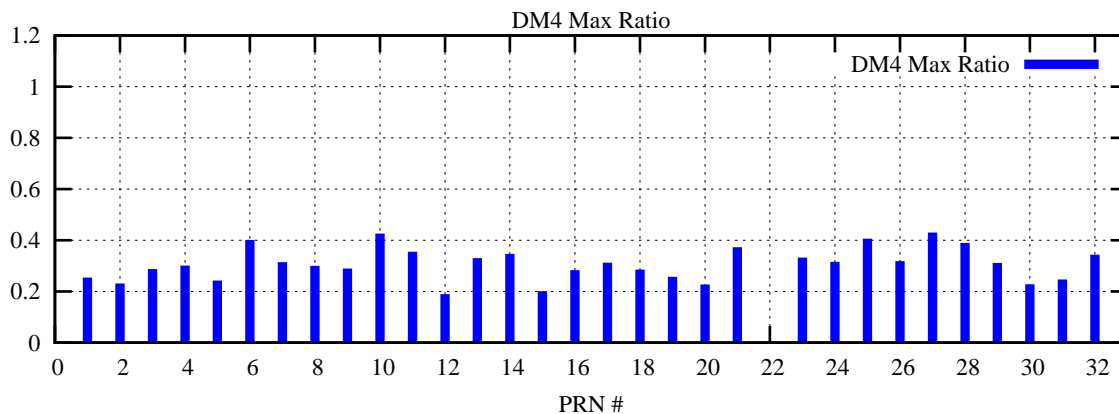

Ratio (PRN Bias/Threshold)

GpsWeek 2262 Day 0

Skinny (Type 0): PRN 8 22
Broad (Type 2): PRN 7 15 17 21 24