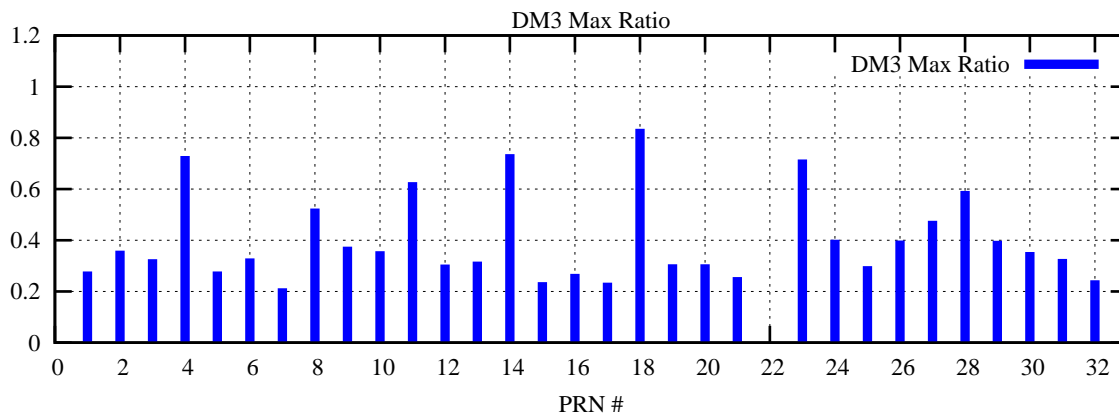

Ratio (PRN Bias/Threshold)

GpsWeek 2262 Day 1

Skinny (Type 0): PRN 8 22
Broad (Type 2): PRN 7 15 17 21 24