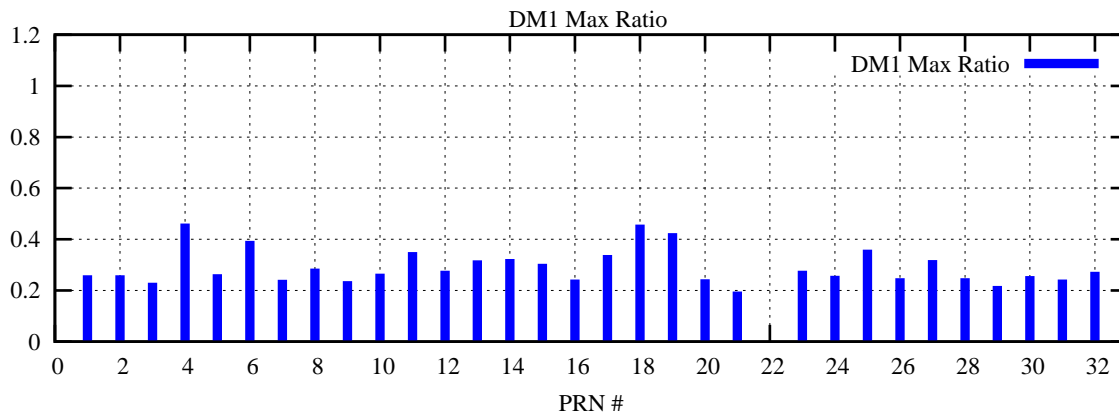

Ratio (PRN Bias/Threshold)

GpsWeek 2262 Day 1

Skinny (Type 0): PRN 8 22
Broad (Type 2): PRN 7 15 17 21 24