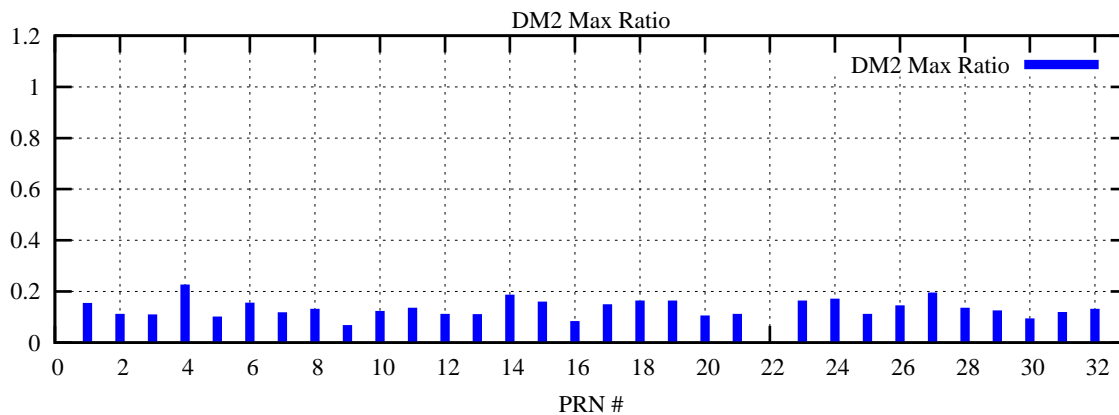

Ratio (PRN Bias/Threshold)

GpsWeek 2262 Day 1

Skinny (Type 0): PRN 8 22
Broad (Type 2): PRN 7 15 17 21 24