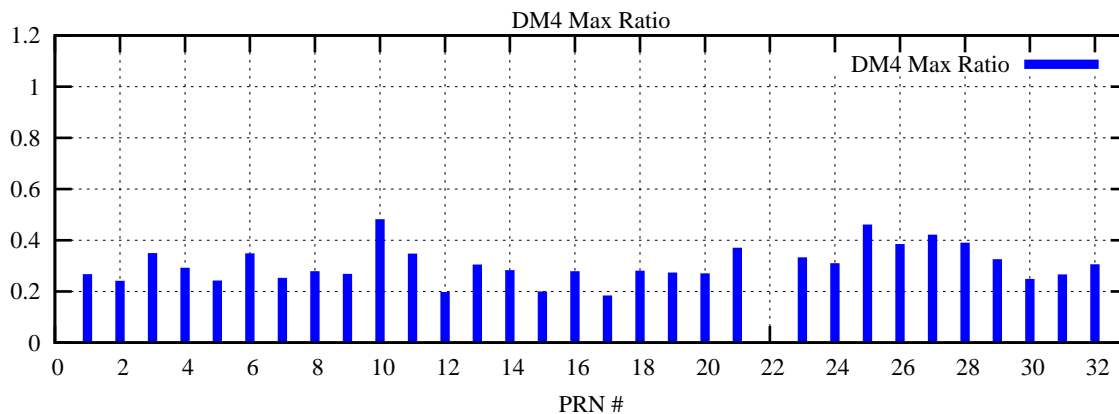

Ratio (PRN Bias/Threshold)

GpsWeek 2262 Day 1

Skinny (Type 0): PRN 8 22
Broad (Type 2): PRN 7 15 17 21 24