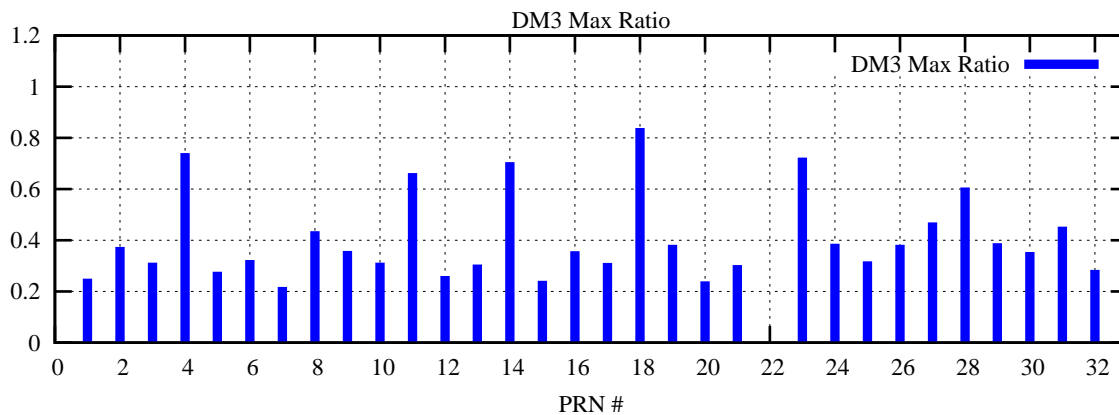

Ratio (PRN Bias/Threshold)

GpsWeek 2262 Day 2

Skinny (Type 0): PRN 8 22  
Broad (Type 2): PRN 7 15 17 21 24