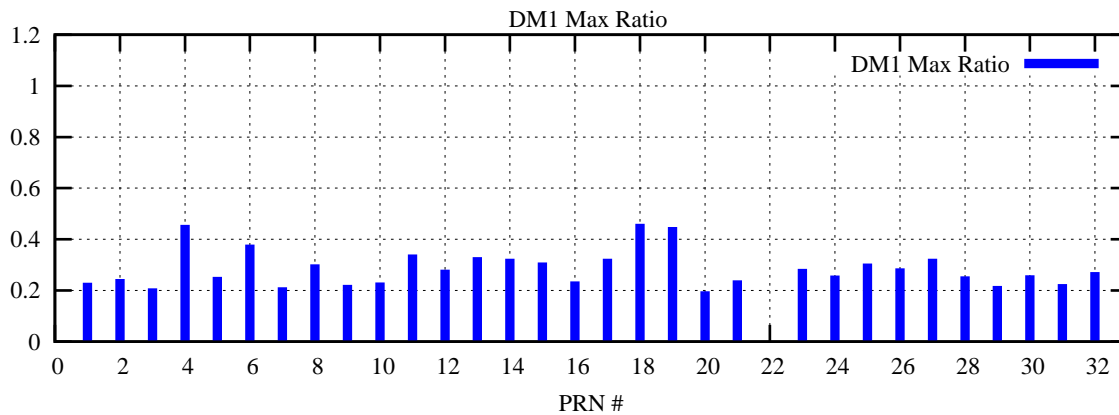

Ratio (PRN Bias/Threshold)

GpsWeek 2262 Day 2

Skinny (Type 0): PRN 8 22  
Broad (Type 2): PRN 7 15 17 21 24