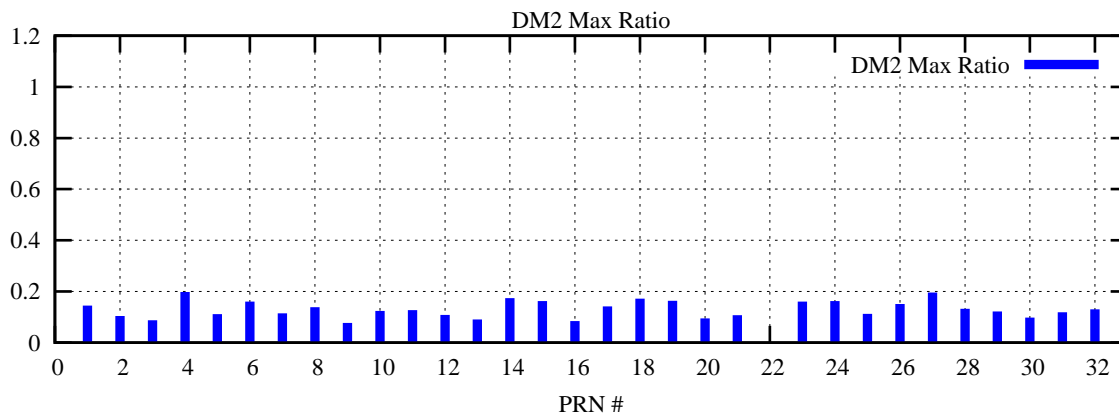

Ratio (PRN Bias/Threshold)

GpsWeek 2262 Day 2

Skinny (Type 0): PRN 8 22  
Broad (Type 2): PRN 7 15 17 21 24