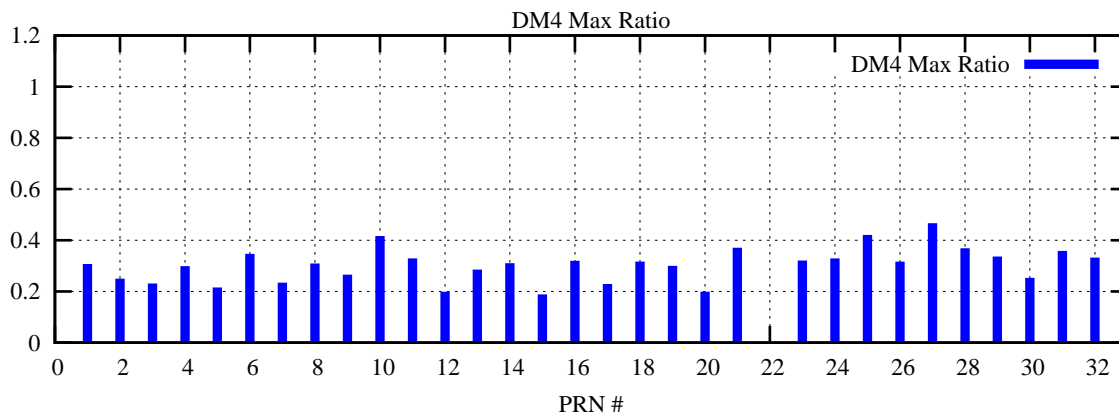

Ratio (PRN Bias/Threshold)

GpsWeek 2262 Day 2

Skinny (Type 0): PRN 8 22  
Broad (Type 2): PRN 7 15 17 21 24