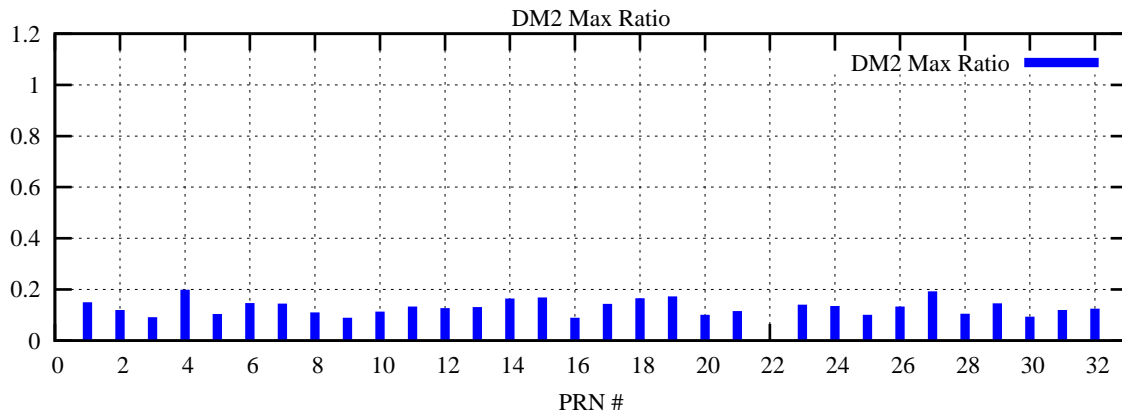

Ratio (PRN Bias/Threshold)

GpsWeek 2262 Day 3

Skinny (Type 0): PRN 8 22  
Broad (Type 2): PRN 7 15 17 21 24