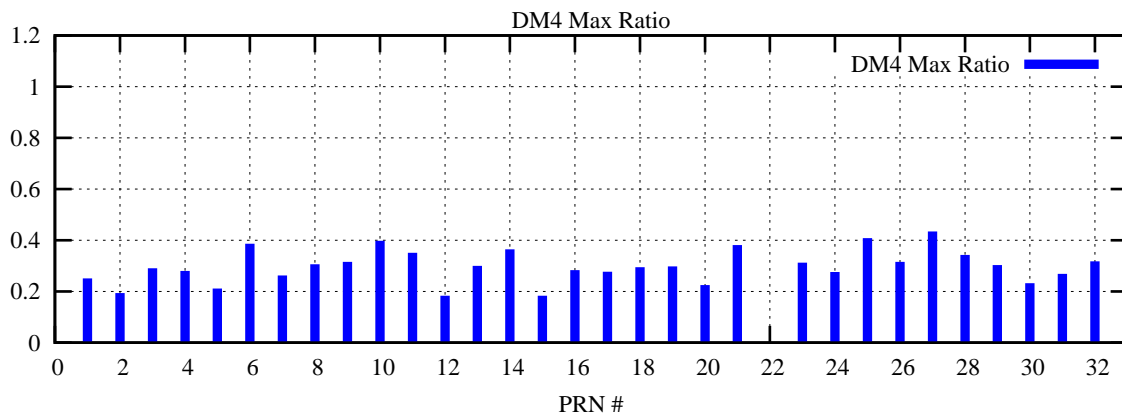

Ratio (PRN Bias/Threshold)

GpsWeek 2262 Day 3

Skinny (Type 0): PRN 8 22  
Broad (Type 2): PRN 7 15 17 21 24