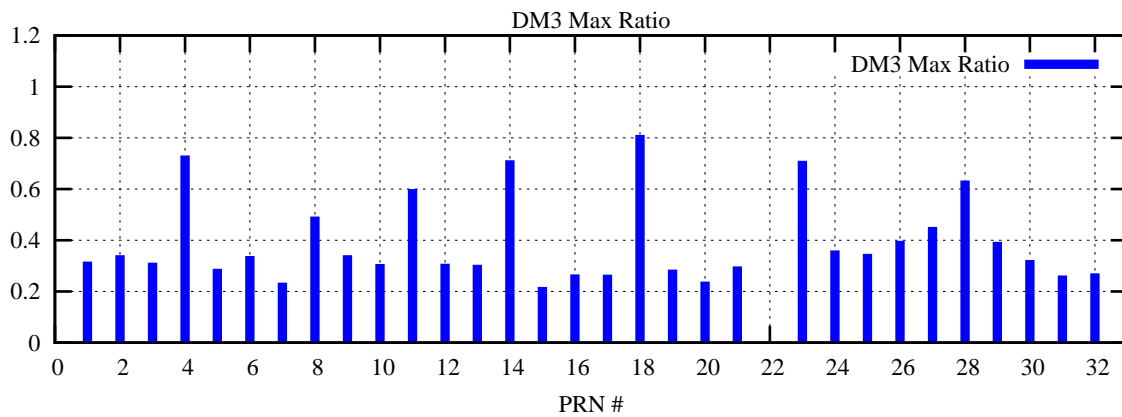

Ratio (PRN Bias/Threshold)

GpsWeek 2262 Day 3

Skinny (Type 0): PRN 8 22  
Broad (Type 2): PRN 7 15 17 21 24