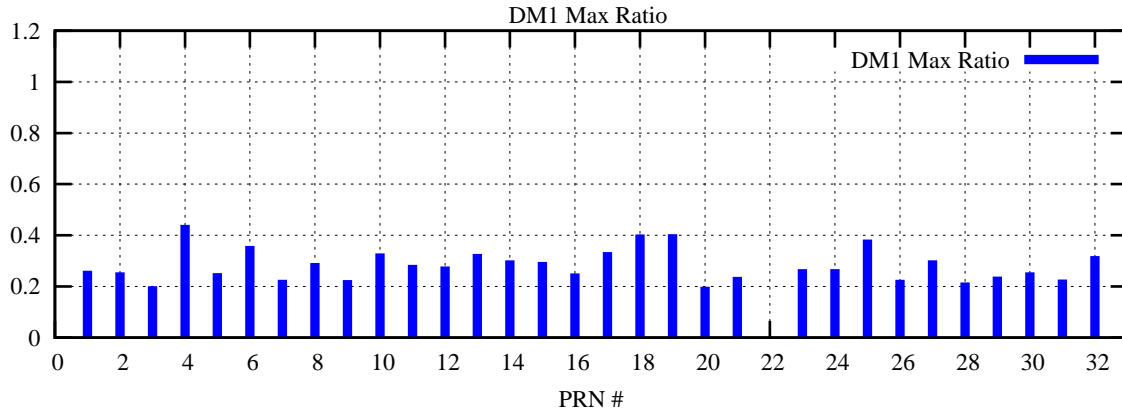

Ratio (PRN Bias/Threshold)

GpsWeek 2262 Day 3

Skinny (Type 0): PRN 8 22  
Broad (Type 2): PRN 7 15 17 21 24