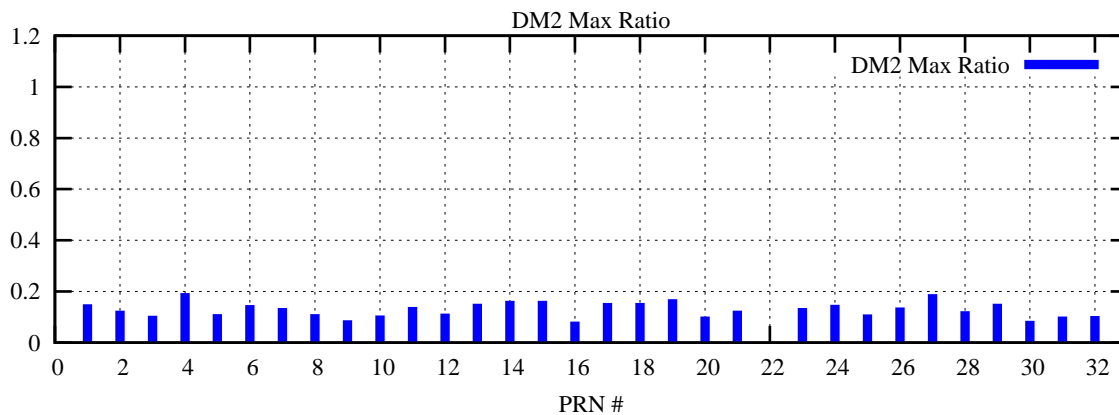

Ratio (PRN Bias/Threshold)

GpsWeek 2262 Day 5

Skinny (Type 0): PRN 8 22  
Broad (Type 2): PRN 7 15 17 21 24