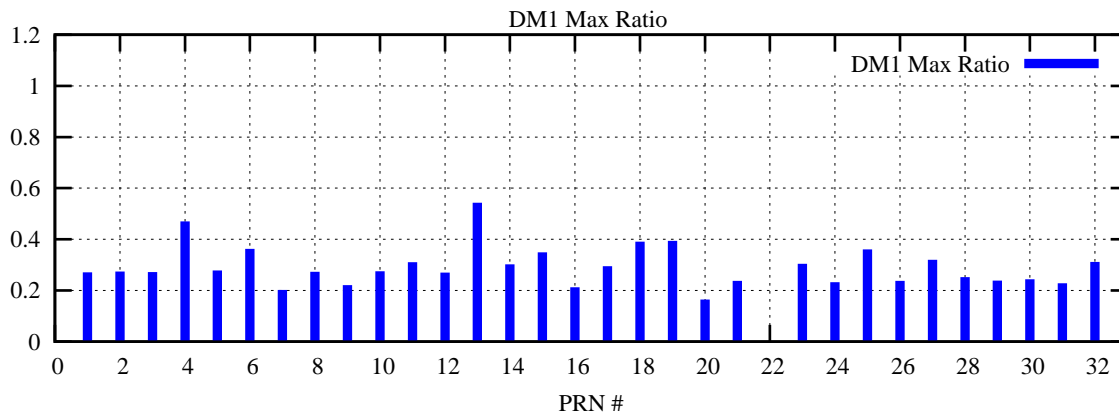

Ratio (PRN Bias/Threshold)

GpsWeek 2262 Day 5

Skinny (Type 0): PRN 8 22  
Broad (Type 2): PRN 7 15 17 21 24