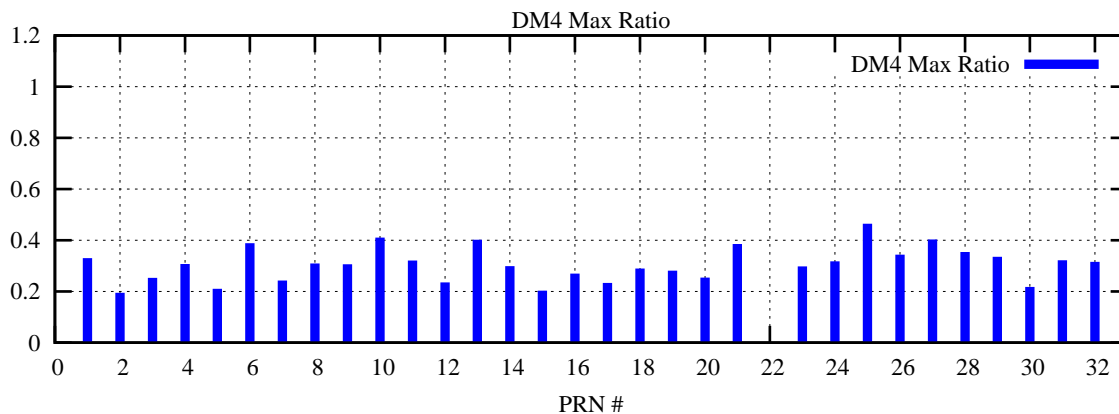

Ratio (PRN Bias/Threshold)

GpsWeek 2262 Day 5

Skinny (Type 0): PRN 8 22  
Broad (Type 2): PRN 7 15 17 21 24