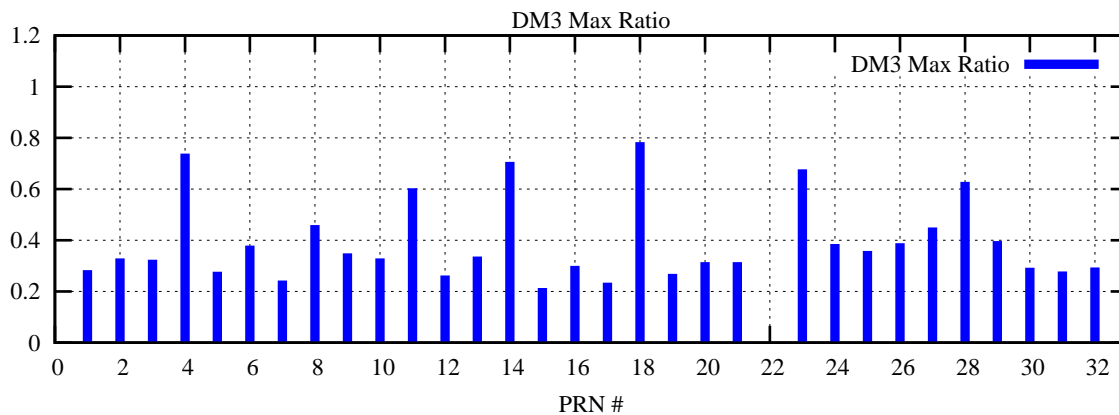

Ratio (PRN Bias/Threshold)

GpsWeek 2262 Day 5

Skinny (Type 0): PRN 8 22  
Broad (Type 2): PRN 7 15 17 21 24