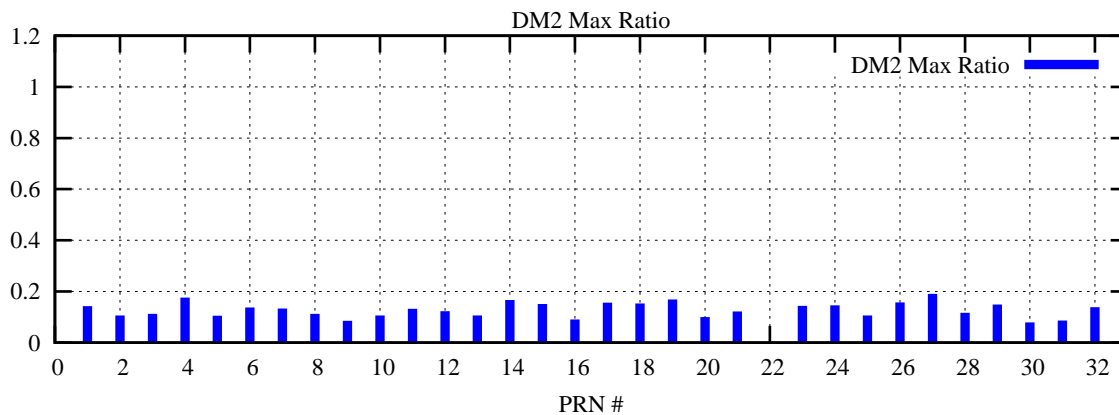

Ratio (PRN Bias/Threshold)

GpsWeek 2262 Day 6

Skinny (Type 0): PRN 8 22
Broad (Type 2): PRN 7 15 17 21 24