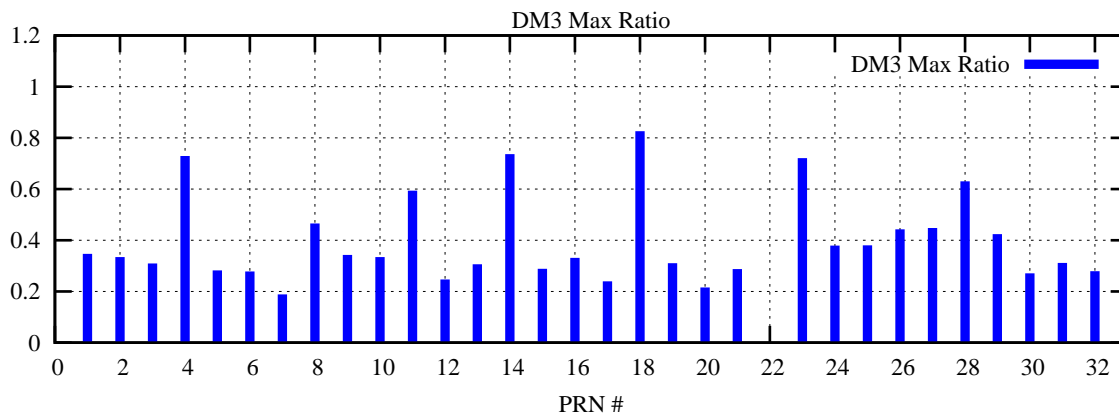

Ratio (PRN Bias/Threshold)

GpsWeek 2262 Day 6

Skinny (Type 0): PRN 8 22
Broad (Type 2): PRN 7 15 17 21 24