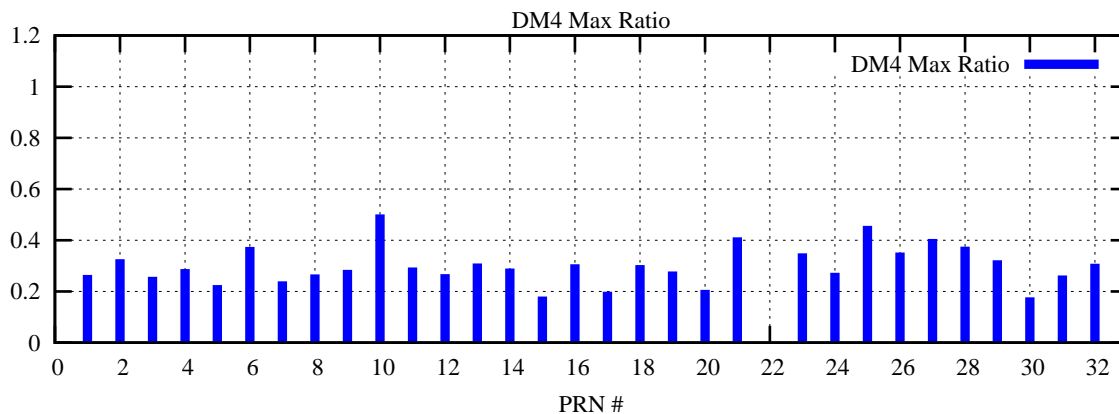

Ratio (PRN Bias/Threshold)

GpsWeek 2262 Day 6

Skinny (Type 0): PRN 8 22
Broad (Type 2): PRN 7 15 17 21 24