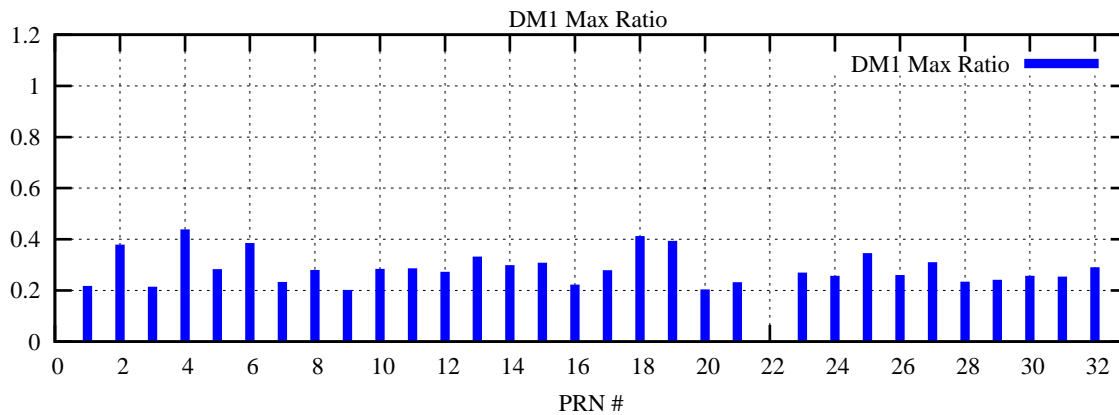

Ratio (PRN Bias/Threshold)

GpsWeek 2262 Day 6

Skinny (Type 0): PRN 8 22
Broad (Type 2): PRN 7 15 17 21 24