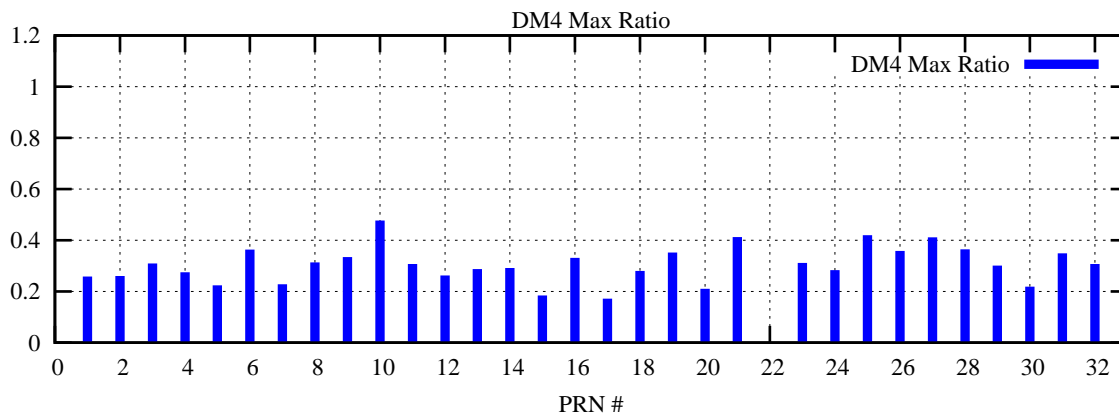

Ratio (PRN Bias/Threshold)

GpsWeek 2263 Day 0

Skinny (Type 0): PRN 8 22  
Broad (Type 2): PRN 7 15 17 21 24