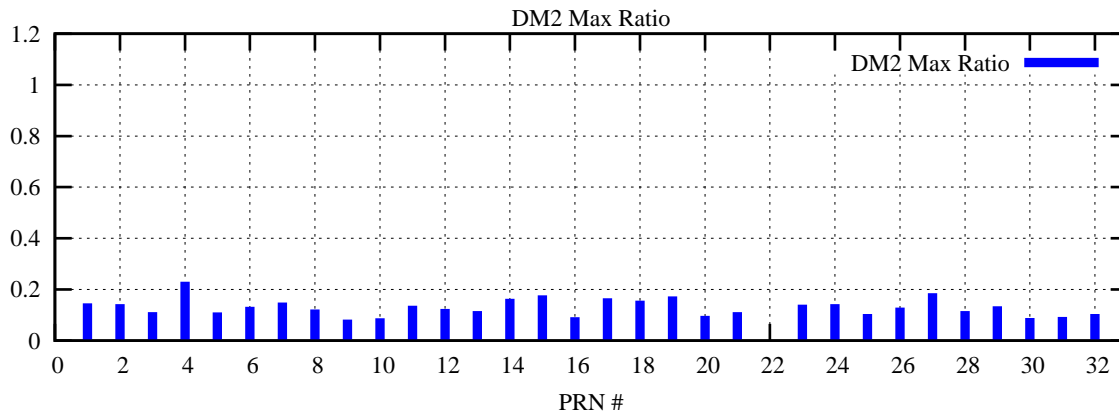

Ratio (PRN Bias/Threshold)

GpsWeek 2263 Day 0

Skinny (Type 0): PRN 8 22  
Broad (Type 2): PRN 7 15 17 21 24