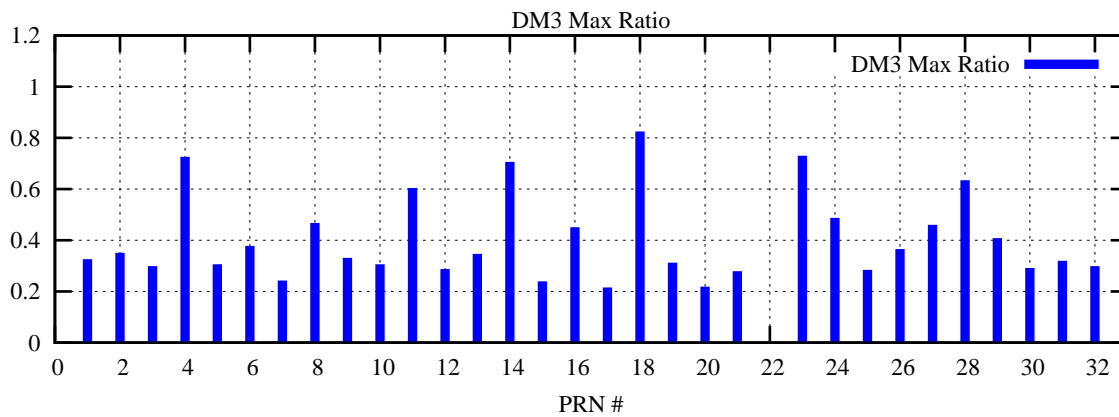

Ratio (PRN Bias/Threshold)

GpsWeek 2263 Day 0

Skinny (Type 0): PRN 8 22  
Broad (Type 2): PRN 7 15 17 21 24