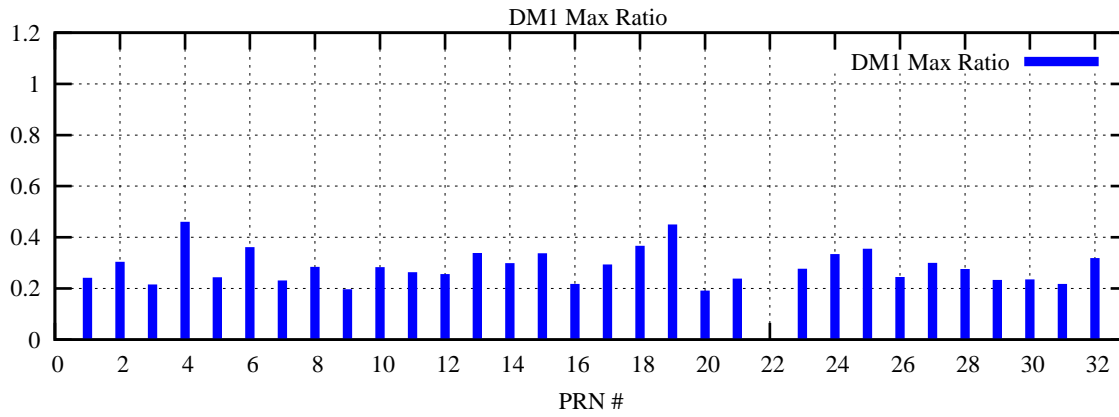

Ratio (PRN Bias/Threshold)

GpsWeek 2263 Day 0

Skinny (Type 0): PRN 8 22  
Broad (Type 2): PRN 7 15 17 21 24