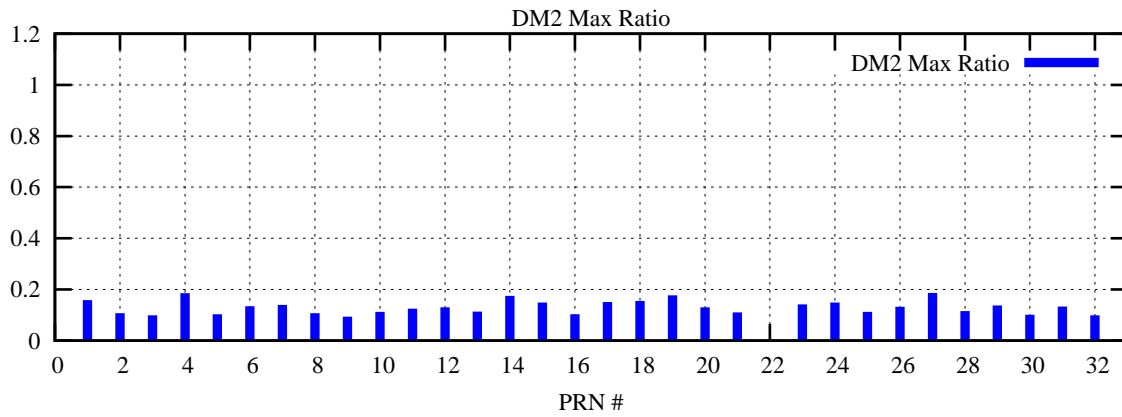

Ratio (PRN Bias/Threshold)

GpsWeek 2264 Day 0

Skinny (Type 0): PRN 8 22
Broad (Type 2): PRN 7 15 17 21 24