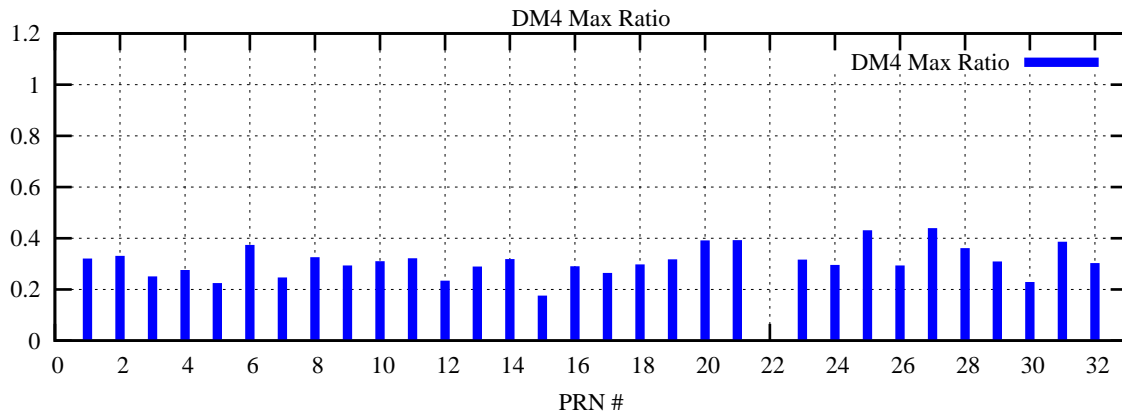

Ratio (PRN Bias/Threshold)

GpsWeek 2264 Day 0

Skinny (Type 0): PRN 8 22
Broad (Type 2): PRN 7 15 17 21 24