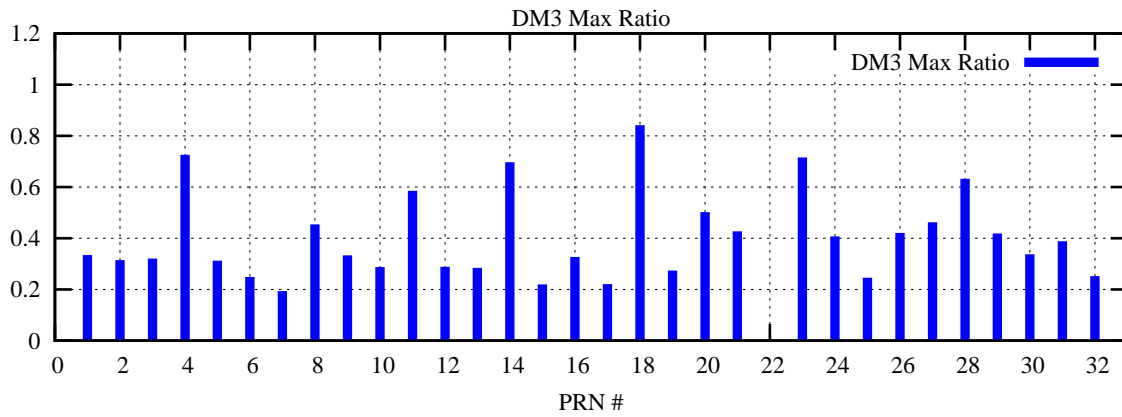

Ratio (PRN Bias/Threshold)

GpsWeek 2264 Day 0

Skinny (Type 0): PRN 8 22
Broad (Type 2): PRN 7 15 17 21 24