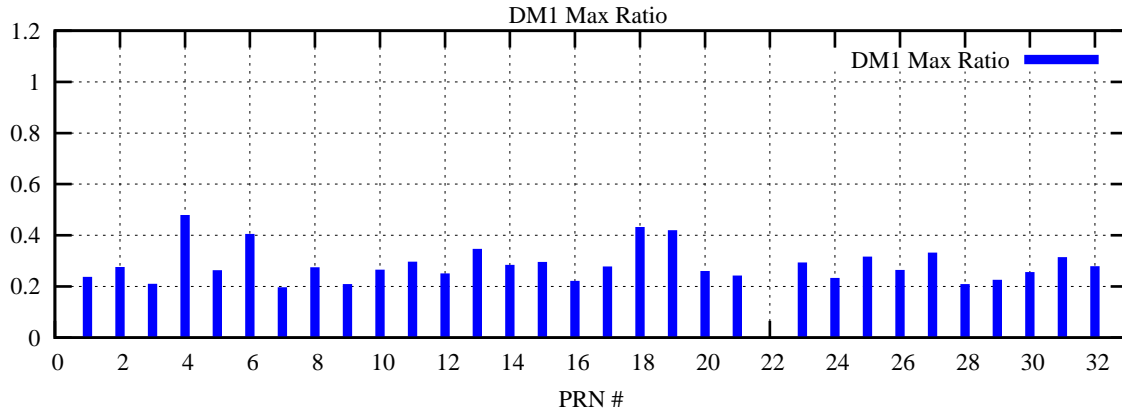

Ratio (PRN Bias/Threshold)

GpsWeek 2264 Day 0

Skinny (Type 0): PRN 8 22
Broad (Type 2): PRN 7 15 17 21 24