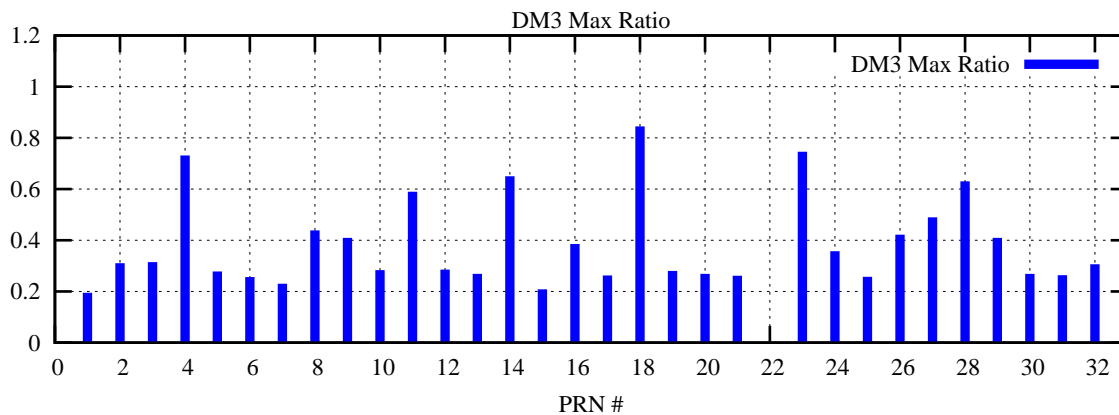

Ratio (PRN Bias/Threshold)

GpsWeek 2264 Day 6

Skinny (Type 0): PRN 8 22  
Broad (Type 2): PRN 7 15 17 21 24