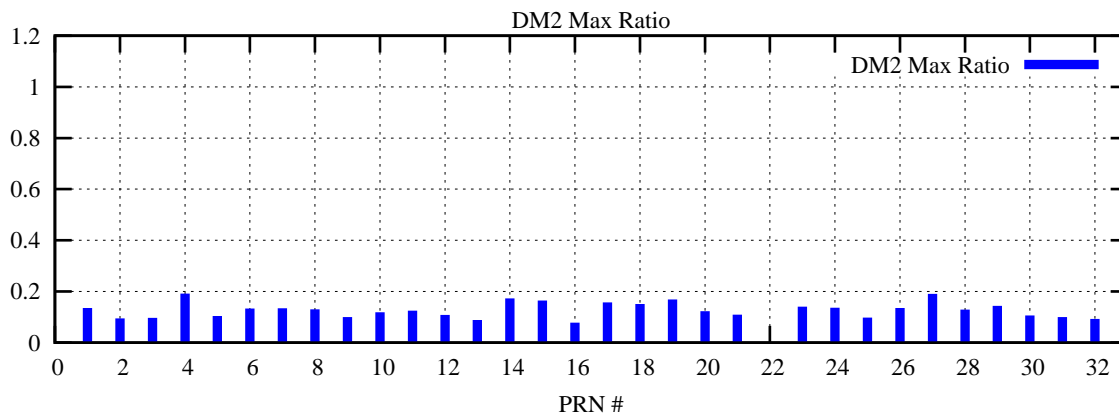

Ratio (PRN Bias/Threshold)

GpsWeek 2264 Day 6

Skinny (Type 0): PRN 8 22  
Broad (Type 2): PRN 7 15 17 21 24