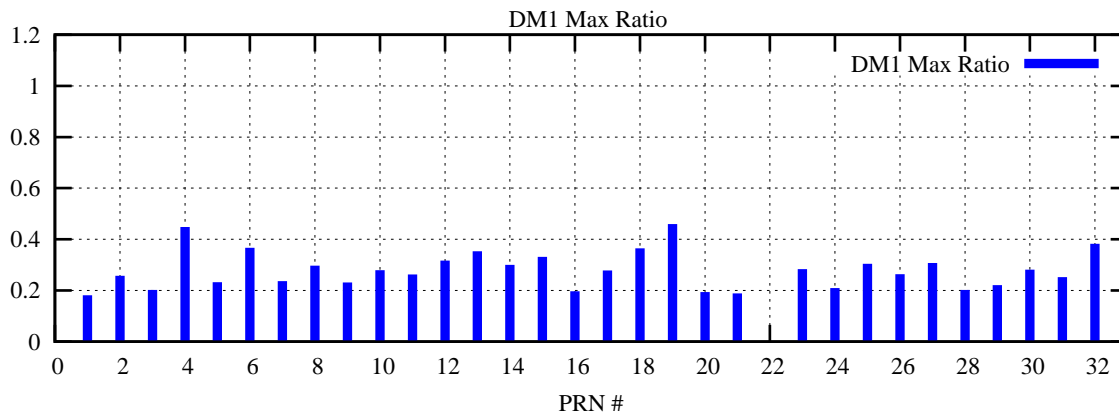

Ratio (PRN Bias/Threshold)

GpsWeek 2264 Day 6

Skinny (Type 0): PRN 8 22  
Broad (Type 2): PRN 7 15 17 21 24