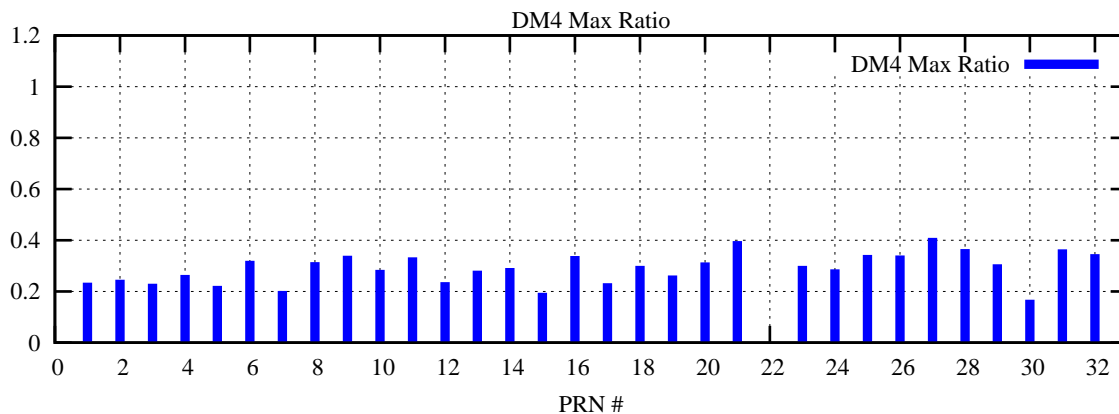

Ratio (PRN Bias/Threshold)

GpsWeek 2264 Day 6

Skinny (Type 0): PRN 8 22  
Broad (Type 2): PRN 7 15 17 21 24